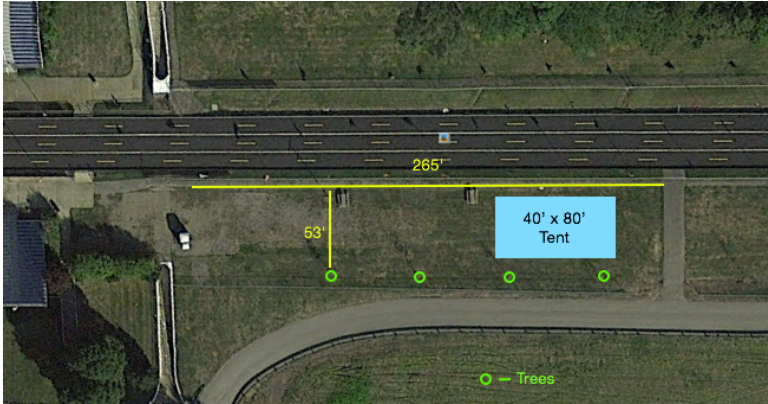

SOAP BOX DERBY®

40' x 80' Tent Layout

Seating for 288 people

36 round tables

8 people per table

120" round linen will hang to the floor

108" round linen will create a 24" drop over the table

96" round linen will create an 18" drop over the table