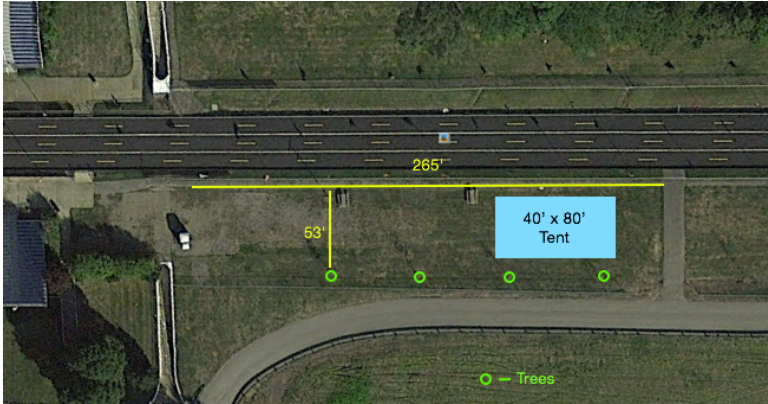

## 40' x 80' Tent Layout

Seating for 272 people

34 round tables

8 people per table

120" round linen will hang to the floor

108" round linen will create a 24" drop over the table

96" round linen will create an 18" drop over the table