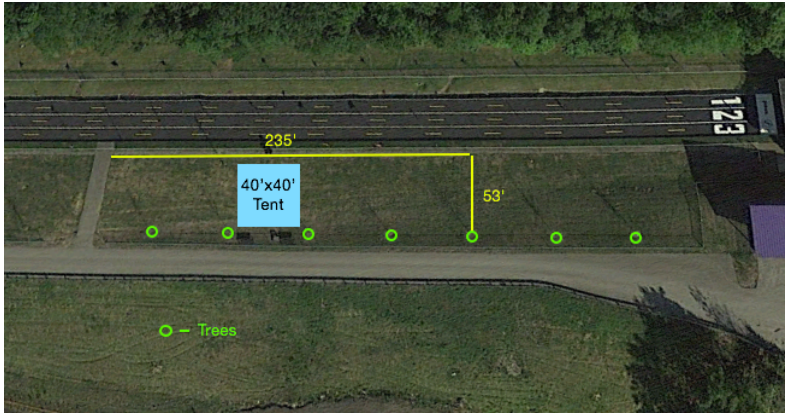

SOAP BOX DERBY®

40' x 40' Tent Layout

Seating for 128 people

16 round tables

8 people per table

120" round linen will hang to the floor

108" round linen will create a 24" drop over the table

96" round linen will create an 18" drop over the table