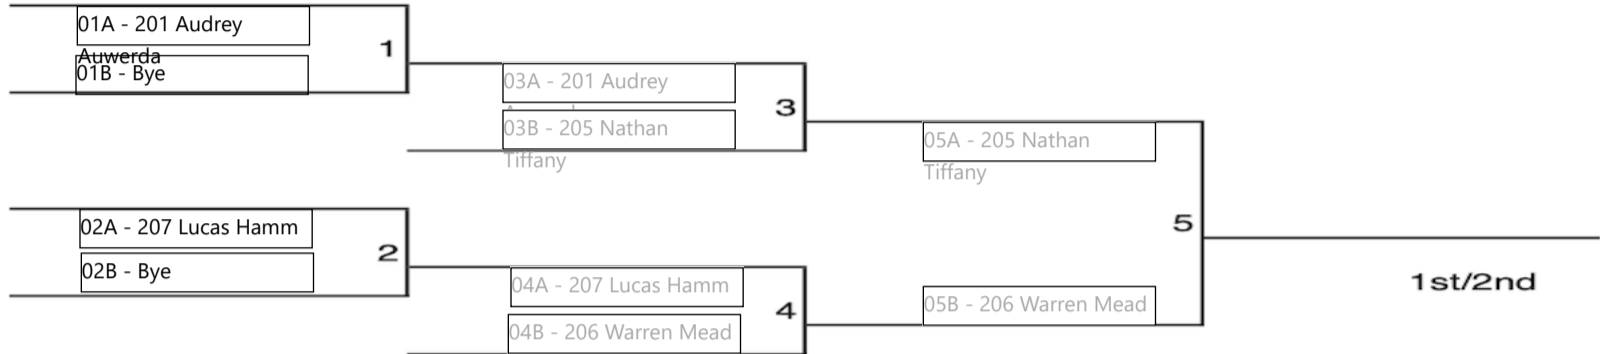

Chart Name: Sun Single SS

Race City: _____ **Division:** _____

Date: _____

FirstEnergy All-American Soap Box Derby

6 Car Single Elimination Bracket

1st Place (W5):	Place1 - 205 Nathan Tiffany
2nd Place (L5):	Place2 - 206 Warren Mead
3rd Place (W6):	Place3 - 201 Audrey Auwerda
4th Place (L6):	Place4 - 207 Lucas Hamm
5th Place (W7):	Place5 - Bye
6th Place: (L7):	Place6 - Bye