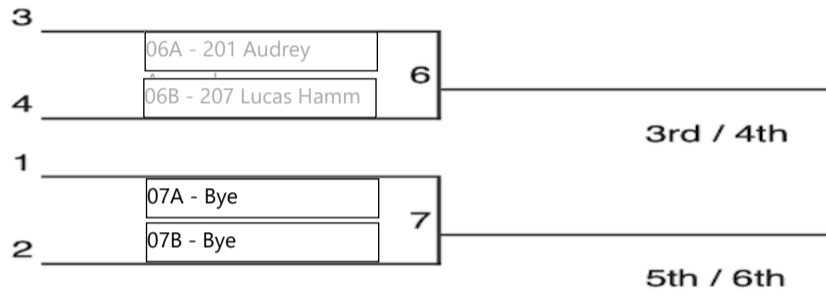

Chart Name: Sun Single SS

Race City: _____ **Division:** _____

Date: _____

FirstEnergy All-American Soap Box Derby

6 Car Single Elimination Bracket

1st Place (W5):	Place1 - 205 Nathan Tiffany
2nd Place (L5):	Place2 - 206 Warren Mead
3rd Place (W6):	Place3 - 201 Audrey Auwerda
4th Place (L6):	Place4 - 207 Lucas Hamm
5th Place (W7):	Place5 - Bye
6th Place: (L7):	Place6 - Bye