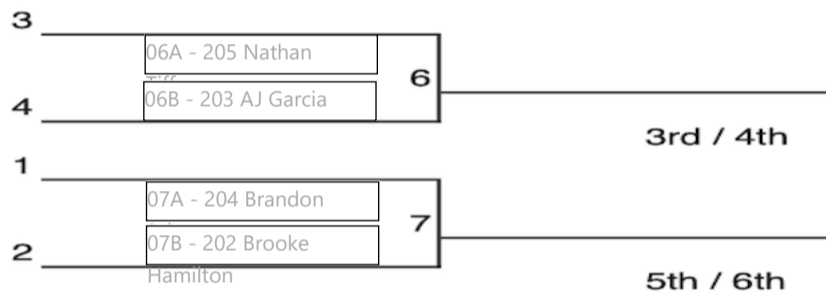

Chart Name: Sat PM SS

Race City: _____ **Division:** _____

Date: _____

FirstEnergy All-American Soap Box Derby
6 Car Single Elimination Bracket

1st Place (W5):	Place1 - 206 Warren Mead
2nd Place (L5):	Place2 - 201 Audrey Auwerda
3rd Place (W6):	Place3 - 205 Nathan Tiffany
4th Place (L6):	Place4 - 203 AJ Garcia
5th Place (W7):	Place5 - 202 Brooke Hamilton
6th Place: (L7):	Place6 - 204 Brandon Johnson