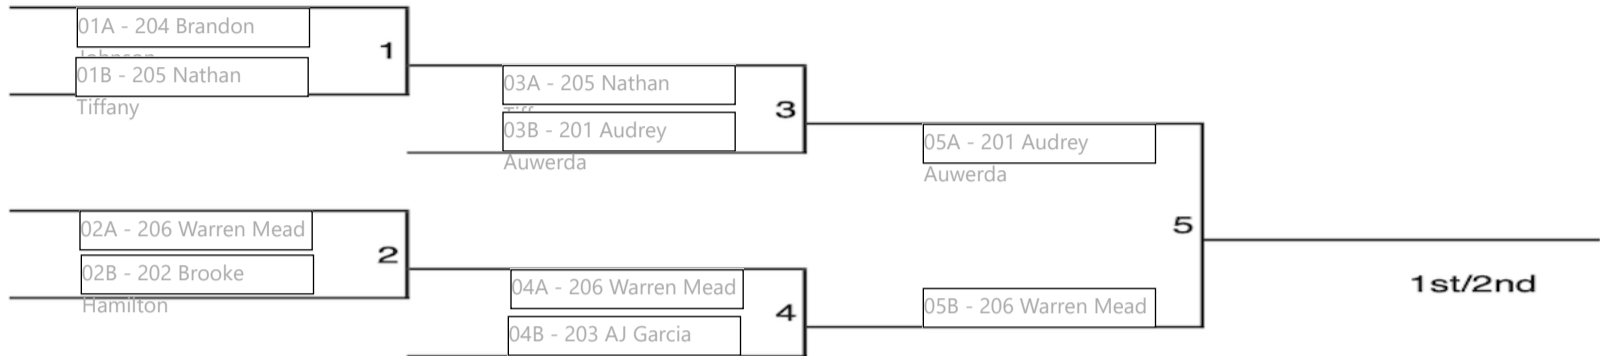

Chart Name: Sat PM SS

Race City: _____ **Division:** _____

Date: _____

FirstEnergy All-American Soap Box Derby
6 Car Single Elimination Bracket

1st Place (W5):	Place1 - 206 Warren Mead
2nd Place (L5):	Place2 - 201 Audrey Auwerda
3rd Place (W6):	Place3 - 205 Nathan Tiffany
4th Place (L6):	Place4 - 203 AJ Garcia
5th Place (W7):	Place5 - 202 Brooke Hamilton
6th Place: (L7):	Place6 - 204 Brandon Johnson