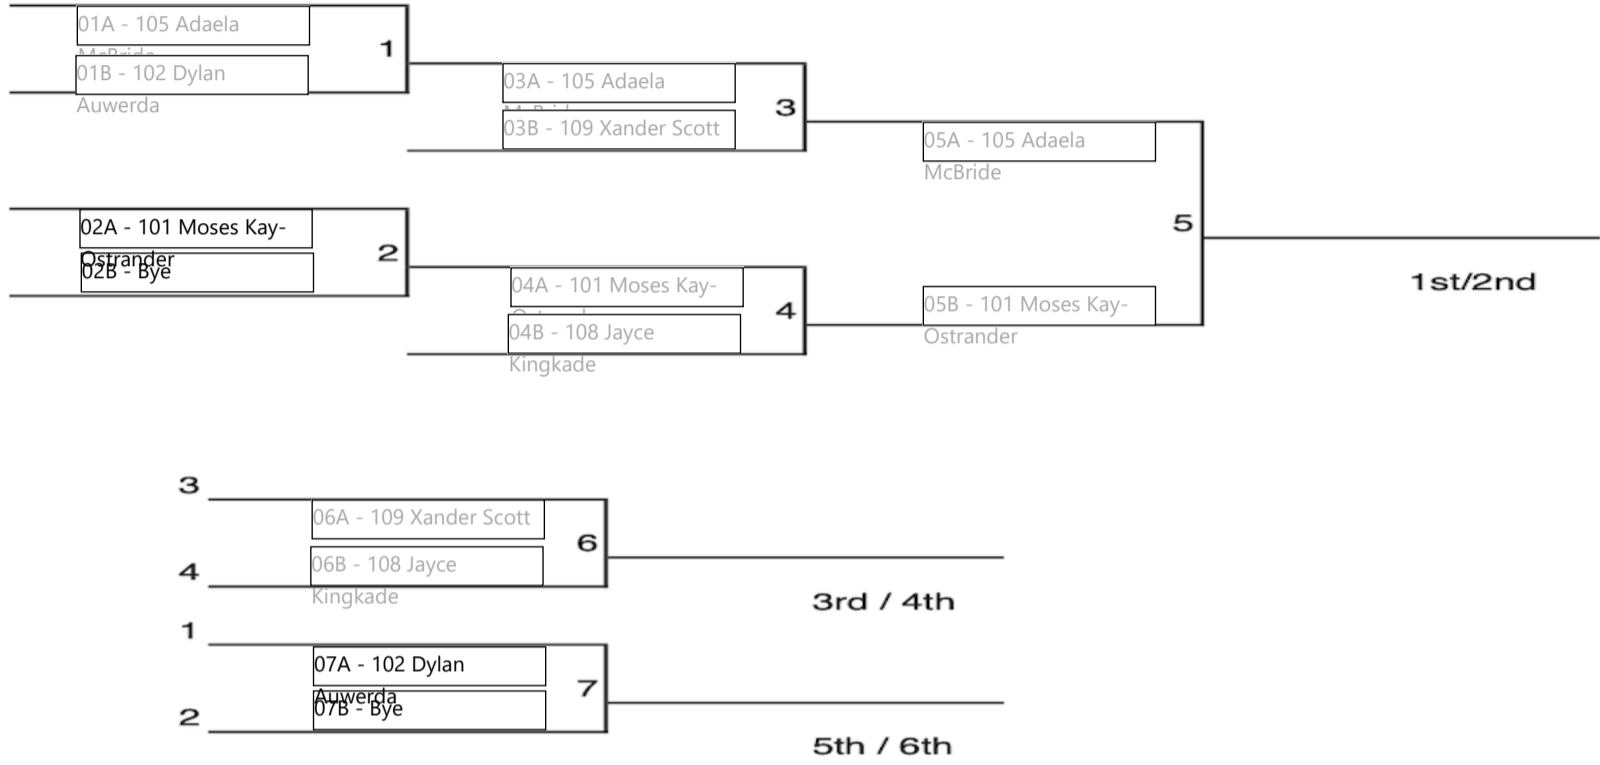

Chart Name: Sun Single Stock

Race City: _____ **Division:** _____

Date: _____

FirstEnergy All-American Soap Box Derby

6 Car Single Elimination Bracket

1st Place (W5):

Place1 - 105 Adaela

2nd Place (L5):

McBride
Place2 - 101 Moses Kay-

3rd Place (W6):

Ostrander
Place3 - 109 Xander

4th Place (L6):

Scott
Place4 - 108 Jayce

5th Place (W7):

Kingkade
Place5 - 102 Dylan

6th Place: (L7):