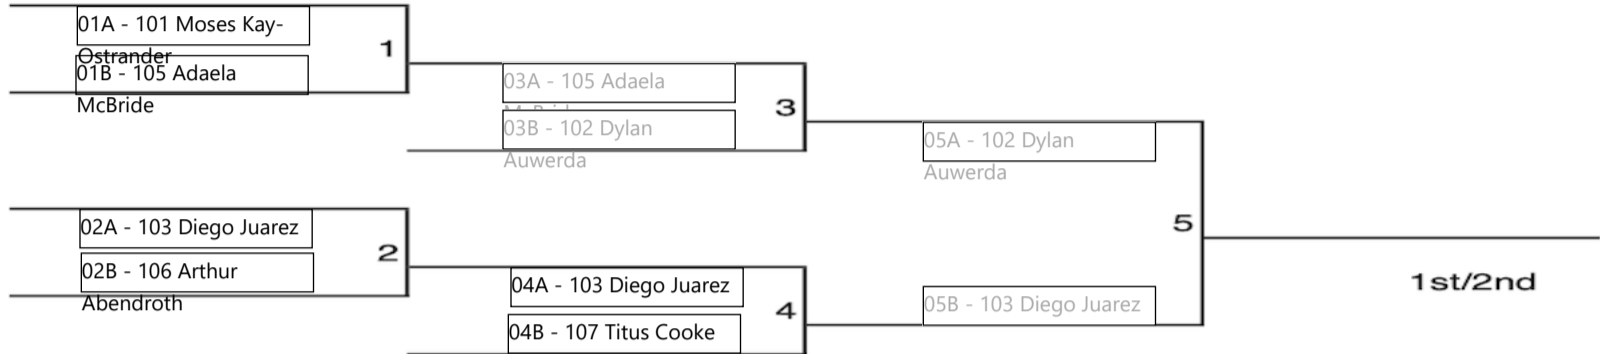

Chart Name: Sat PM Stock

Race City: _____ **Division:** _____

Date: _____

FirstEnergy All-American Soap Box Derby
6 Car Single Elimination Bracket

1st Place (W5):	Place1 - 102 Dylan Auwerda
2nd Place (L5):	Place2 - 103 Diego Juarez
3rd Place (W6):	Place3 - 105 Adaela McBride
4th Place (L6):	Place4 - 107 Titus Cooke
5th Place (W7):	Place5 101 Moses Kay Ostrander
6th Place: (L7):	Place6 106 Arthur Abendroth