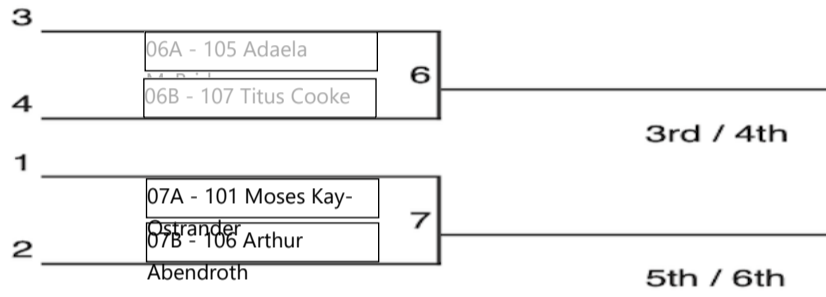

Chart Name: Sat PM Stock

Race City: _____ **Division:** _____

Date: _____

FirstEnergy All-American Soap Box Derby
6 Car Single Elimination Bracket

1st Place (W5):	Place1 - 102 Dylan Auwerda
2nd Place (L5):	Place2 - 103 Diego Juarez
3rd Place (W6):	Place3 - 105 Adaela McBride
4th Place (L6):	Place4 - 107 Titus Cooke
5th Place (W7):	Place5 101 Moses Kay Ostrander
6th Place: (L7):	Place6 106 Arthur Abendroth