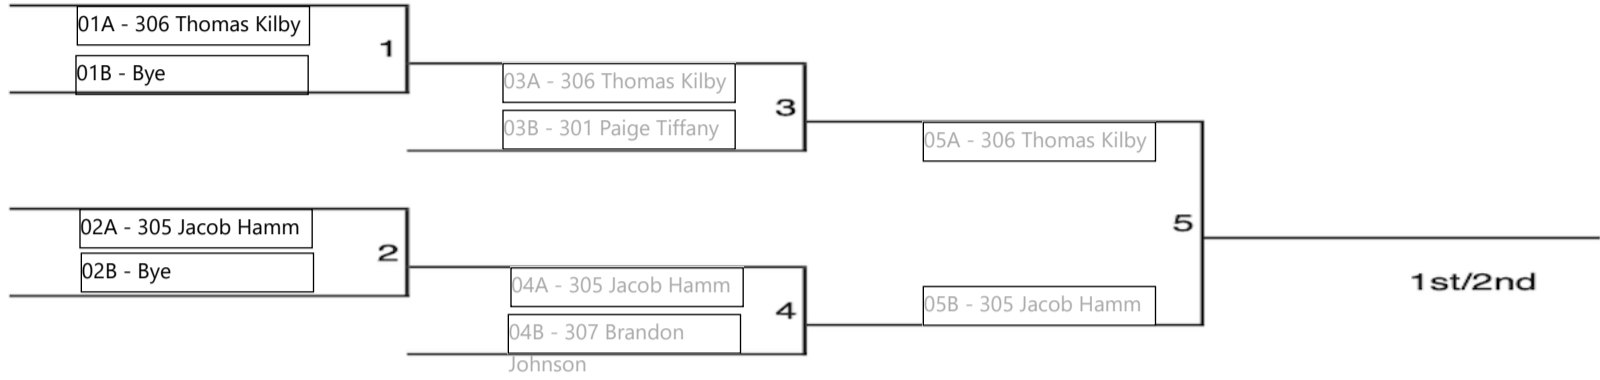

Chart Name: Sun Single Masters

Race City: _____ **Division:** _____

Date: _____

FirstEnergy All-American Soap Box Derby

6 Car Single Elimination Bracket

1st Place (W5):	Place1 - 306 Thomas Kilby
2nd Place (L5):	Place2 - 305 Jacob Hamm
3rd Place (W6):	Place3 - 301 Paige Tiffany
4th Place (L6):	Place4 - 307 Brandon Johnson
5th Place (W7):	Place5 - Bye
6th Place: (L7):	Place6 - Bye