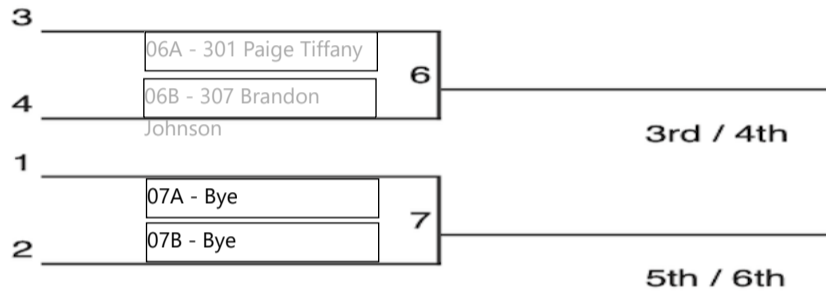

Chart Name: Sun Single Masters

Race City: _____ **Division:** _____

Date: _____

FirstEnergy All-American Soap Box Derby

6 Car Single Elimination Bracket

1st Place (W5):	Place1 - 306 Thomas Kilby
2nd Place (L5):	Place2 - 305 Jacob Hamm
3rd Place (W6):	Place3 - 301 Paige Tiffany
4th Place (L6):	Place4 - 307 Brandon Johnson
5th Place (W7):	Place5 - Bye
6th Place: (L7):	Place6 - Bye