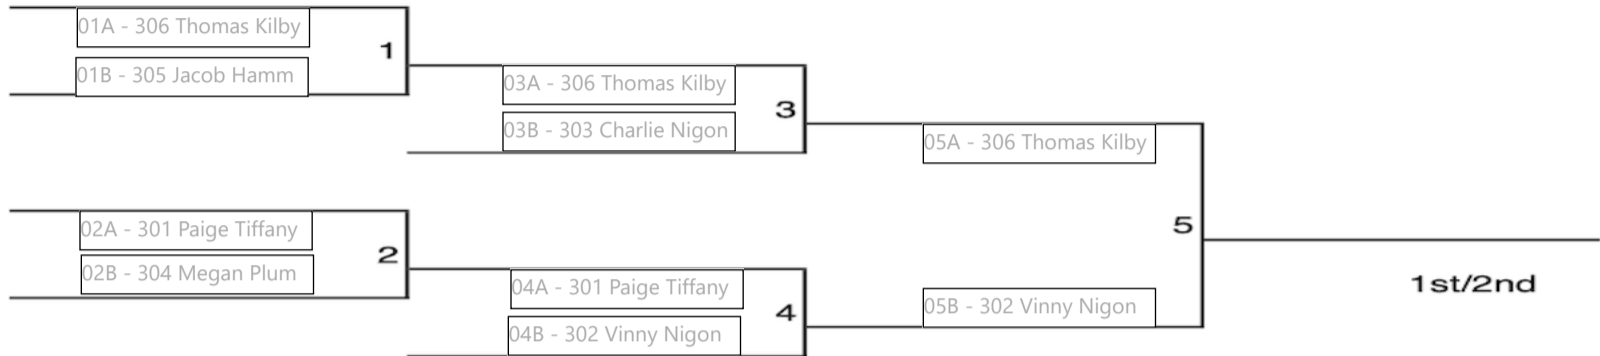

Chart Name: Sat PM Masters

Race City: _____ Division: _____

Date: _____

FirstEnergy All-American Soap Box Derby
6 Car Single Elimination Bracket

1st Place (W5):	Place1 - 302 Vinny
2nd Place (L5):	Place2 - 306 Thomas Nigon
3rd Place (W6):	Place3 - 303 Charlie Kilby
4th Place (L6):	Place4 - 301 Paige Tiffany
5th Place (W7):	Place5 - 304 Megan Plum
6th Place: (L7):	Place6 - 305 Jacob Hamm