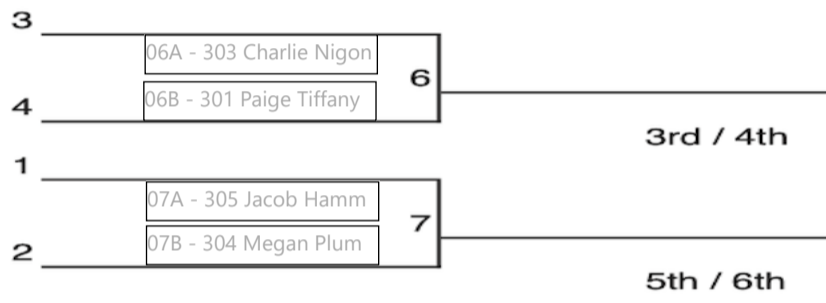

Chart Name: Sat PM Masters

Race City: _____ Division: _____

Date: _____

FirstEnergy All-American Soap Box Derby
6 Car Single Elimination Bracket

1st Place (W5):	Place1 - 302 Vinny
2nd Place (L5):	Place2 - 306 Thomas Nigon
3rd Place (W6):	Place3 - 303 Charlie Kilby
4th Place (L6):	Place4 - 301 Paige Tiffany
5th Place (W7):	Place5 - 304 Megan Plum
6th Place: (L7):	Place6 - 305 Jacob Hamm