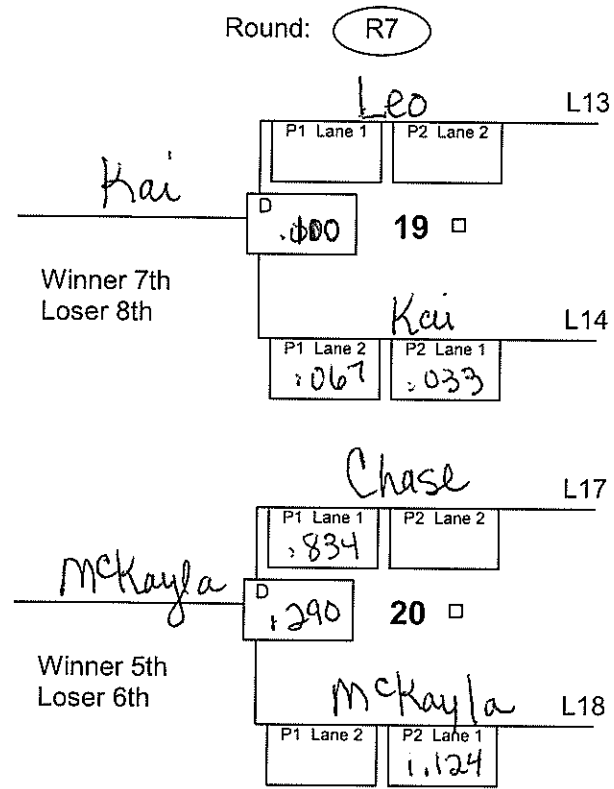

D = Differential between P1 and P2 times  
 L = Loser  
 P1 = Phase 1 time  
 P2 = Phase 2 time  
 R1 = Round 1, round 2, etc.  
 W = Winner

Note:  
 Winner of Heat 22 takes warm up run behind Phase 1 and Phase 2 of Heat 23

# AASBD 12 Racer Double Elimination Heat Chart - Enhanced

Division: \_\_\_\_\_ Date: \_\_\_\_\_

Race City: \_\_\_\_\_

Round: **R3**

*Challenger Bracket*

Heat chart for 9 through 12 racers.  
Double elimination, wheel and lane swap.