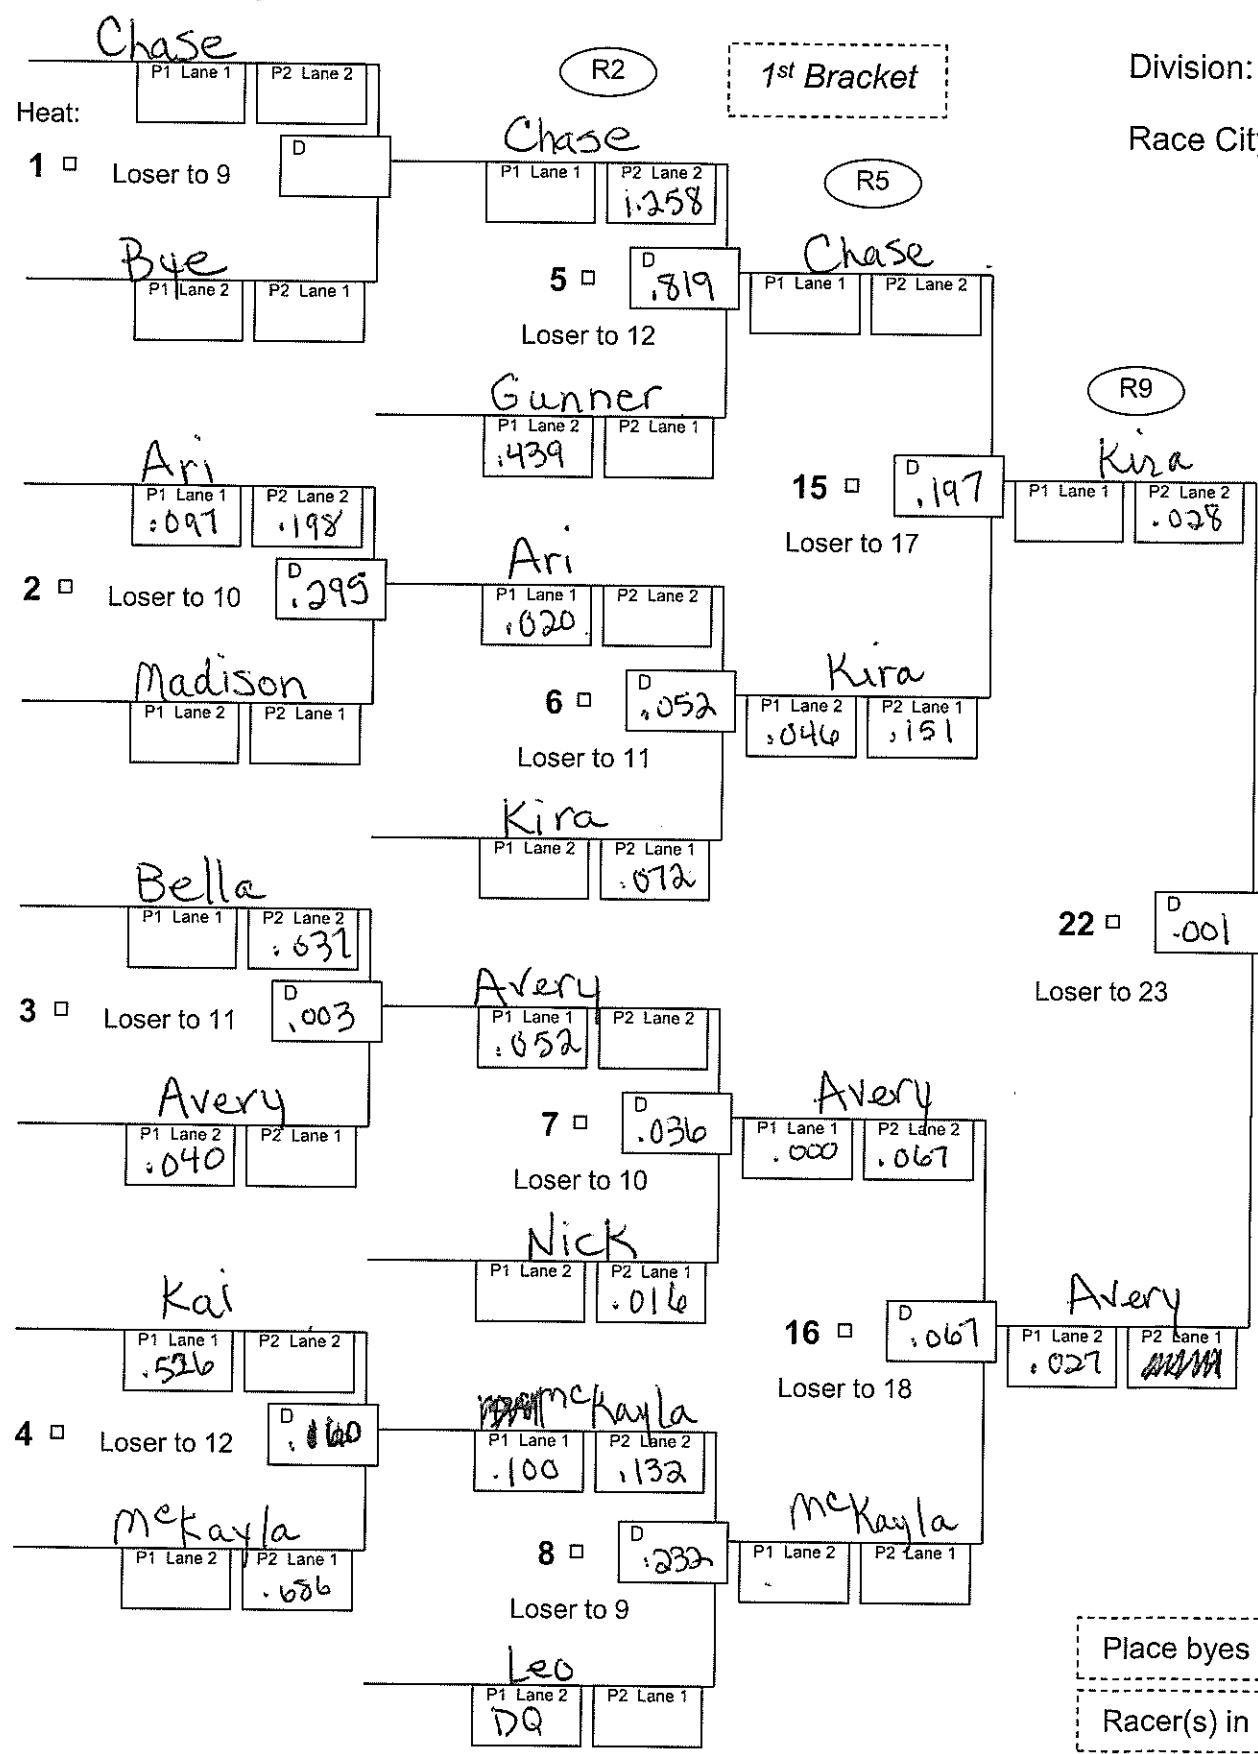

## AASBD 12 Racer Double Elimination Heat Chart - Enhanced

Round: **R1**

Division: Super Date: 4/28/2023  
Race City: Stanwood-Camano

Heat chart for 9 through 12 racers.  
Double elimination, wheel and lane swap.

D = Differential between P1 and P2 times  
 L = Loser  
 P1 = Phase 1 time  
 P2 = Phase 2 time  
 R1 = Round 1, round 2, etc.  
 W = Winner

Note:  
 Winner of Heat 22 takes warm up run behind Phase 1 and Phase 2 of Heat 23