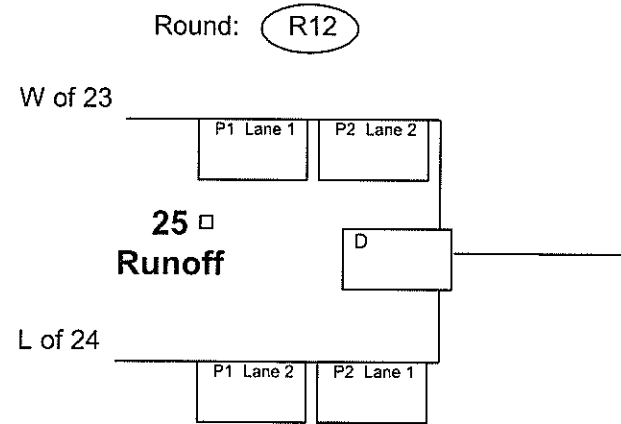

Heat chart for 9 through 12 racers.
Double elimination, wheel and lane swap.

D = Differential between P1 and P2 times
L = Loser
P1 = Phase 1 time
P2 = Phase 2 time
R1 = Round 1, round 2, etc.
W = Winner

Note:
Winner of Heat 22 takes warm up run behind Phase 1 and Phase 2 of Heat 23

Runoff required if W of 23 wins Heat 24

Place byes in Heat 1, 3, 2
Racer(s) in Bye heat shall make two runs down track