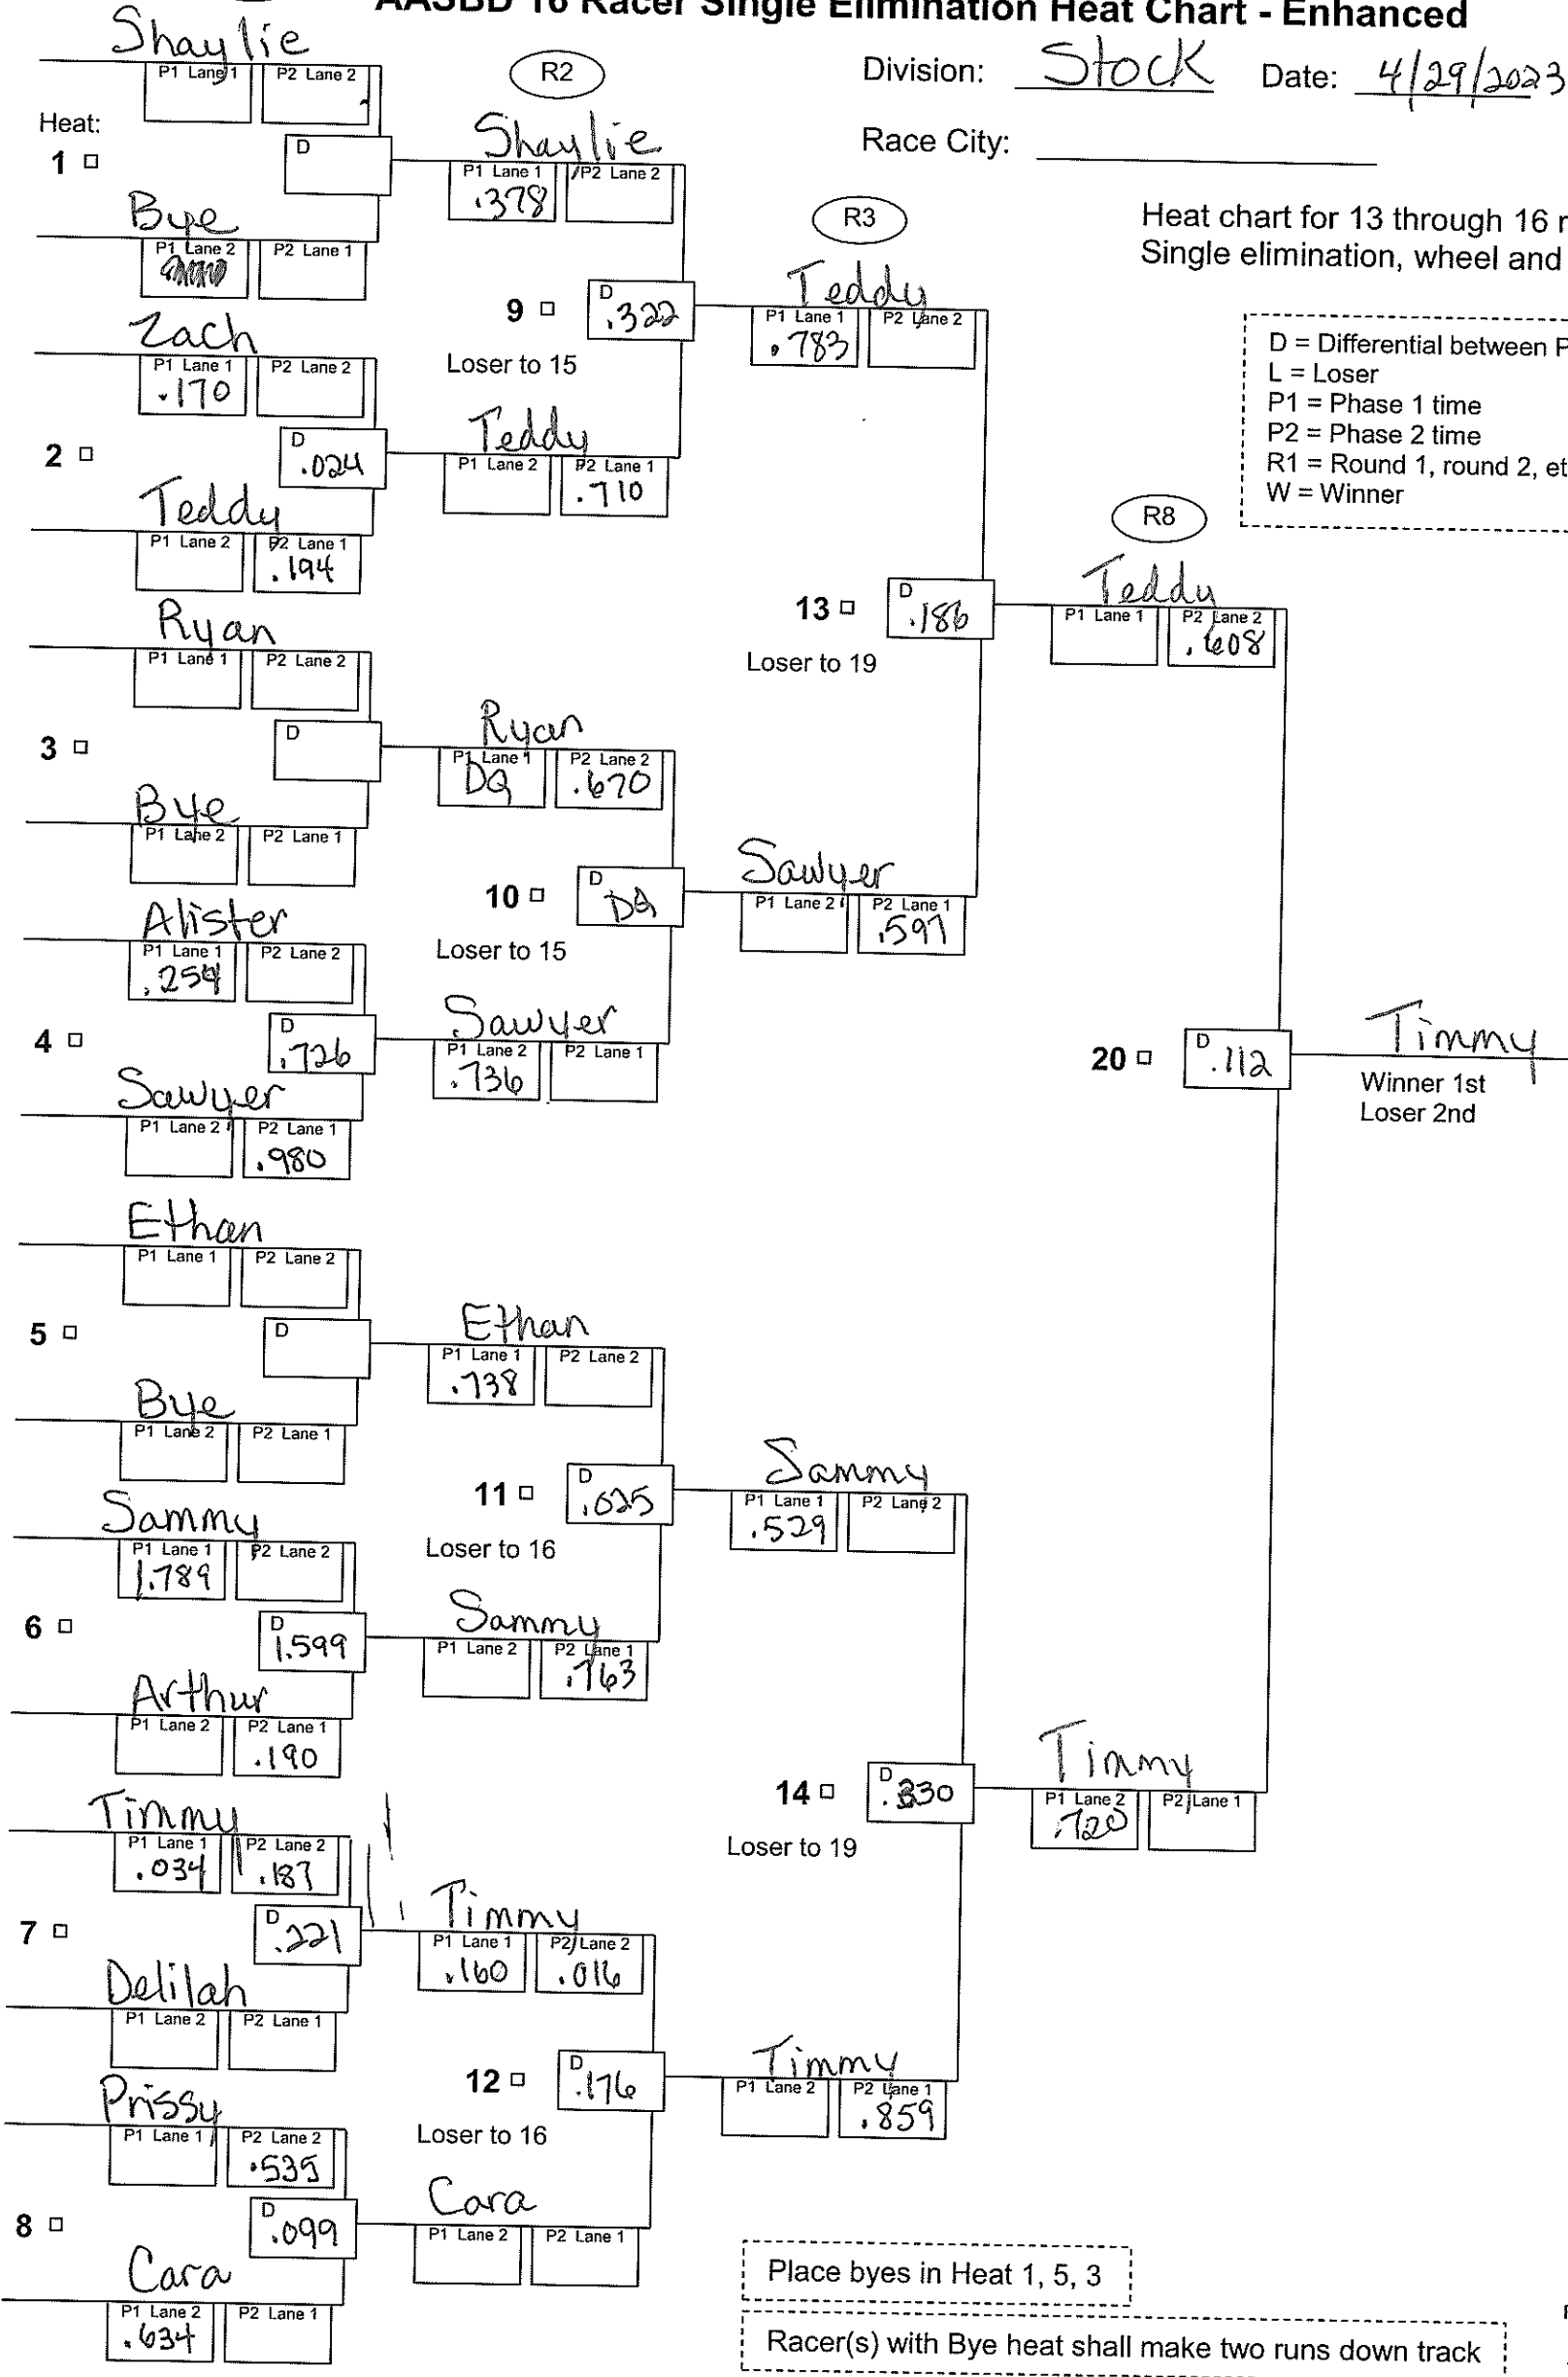

Original page

Stock

Round: **R1**

AASBD 16 Racer Single Elimination Heat Chart - Enhanced

Division: Stock Date: 4/29/2023

Race City: _____

Heat chart for 13 through 16 racers.
Single elimination, wheel and lane swap.

D = Differential between P1 and P2 times
 L = Loser
 P1 = Phase 1 time
 P2 = Phase 2 time
 R1 = Round 1, round 2, etc.
 W = Winner

Place byes in Heat 1, 5, 3

Racer(s) with Bye heat shall make two runs down track

AASBD 16 Racer Single Elimination Heat Chart - Enhanced

Division: _____ Date: _____

Race City: _____

Heat chart for 13 through 16 racers.
Single elimination, wheel and lane swap.

D = Differential between P1 and P2 times
L = Loser
P1 = Phase 1 time
P2 = Phase 2 time
R1 = Round 1, round 2, etc.
W = Winner

Places	
1st (W20)	<u>Timmy</u>
2nd (L20)	<u>Teddy</u>
3rd (W19)	<u>Sammy</u>
4th (L19)	<u>Sawyer</u>
5th (W18)	<u>Cara</u>
6th (L18)	<u>Shaylie</u>
7th (W17)	<u>Ethan</u>
8th (L17)	<u>Ryan</u>

Zach
Arthur
Prisay
Delilah
Alistar