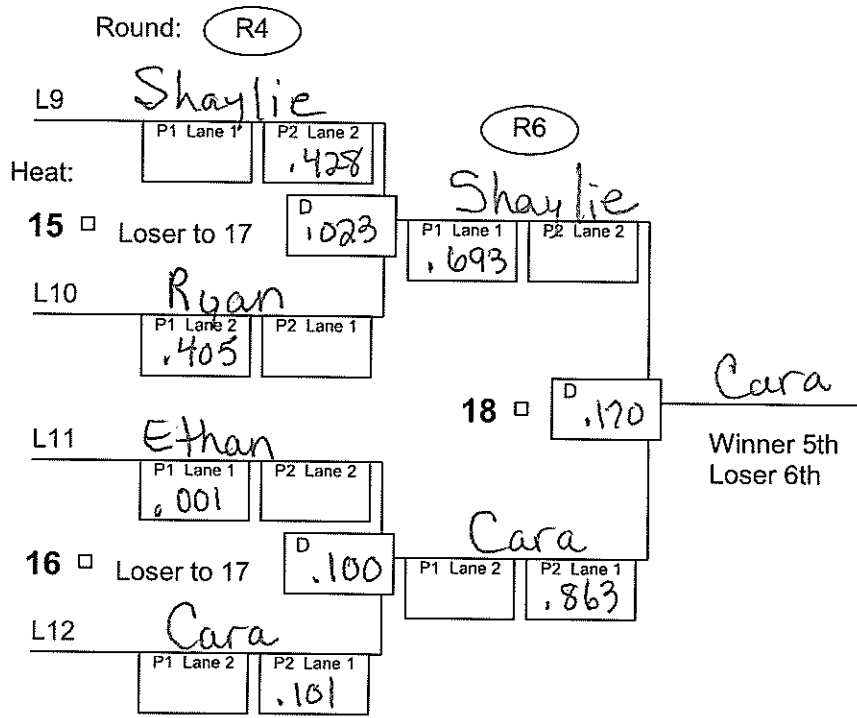

Original page

Stock

Round: **R1**

AASBD 16 Racer Single Elimination Heat Chart - Enhanced

Division: Stock Date: 4/29/2023

Race City: _____

Heat chart for 13 through 16 racers.
Single elimination, wheel and lane swap.

D = Differential between P1 and P2 times
 L = Loser
 P1 = Phase 1 time
 P2 = Phase 2 time
 R1 = Round 1, round 2, etc.
 W = Winner

Place byes in Heat 1, 5, 3

Racer(s) with Bye heat shall make two runs down track

AASBD 16 Racer Single Elimination Heat Chart - Enhanced

Division: _____ Date: _____

Race City: _____

Heat chart for 13 through 16 racers.
Single elimination, wheel and lane swap.

D = Differential between P1 and P2 times
L = Loser
P1 = Phase 1 time
P2 = Phase 2 time
R1 = Round 1, round 2, etc.
W = Winner

Places	
1st (W20)	<u>Timmy</u>
2nd (L20)	<u>Teddy</u>
3rd (W19)	<u>Sammy</u>
4th (L19)	<u>Sawyer</u>
5th (W18)	<u>Cara</u>
6th (L18)	<u>Shaylie</u>
7th (W17)	<u>Ethan</u>
8th (L17)	<u>Ryan</u>

Zach
Arthur
Prisay
Delilah
Alistar