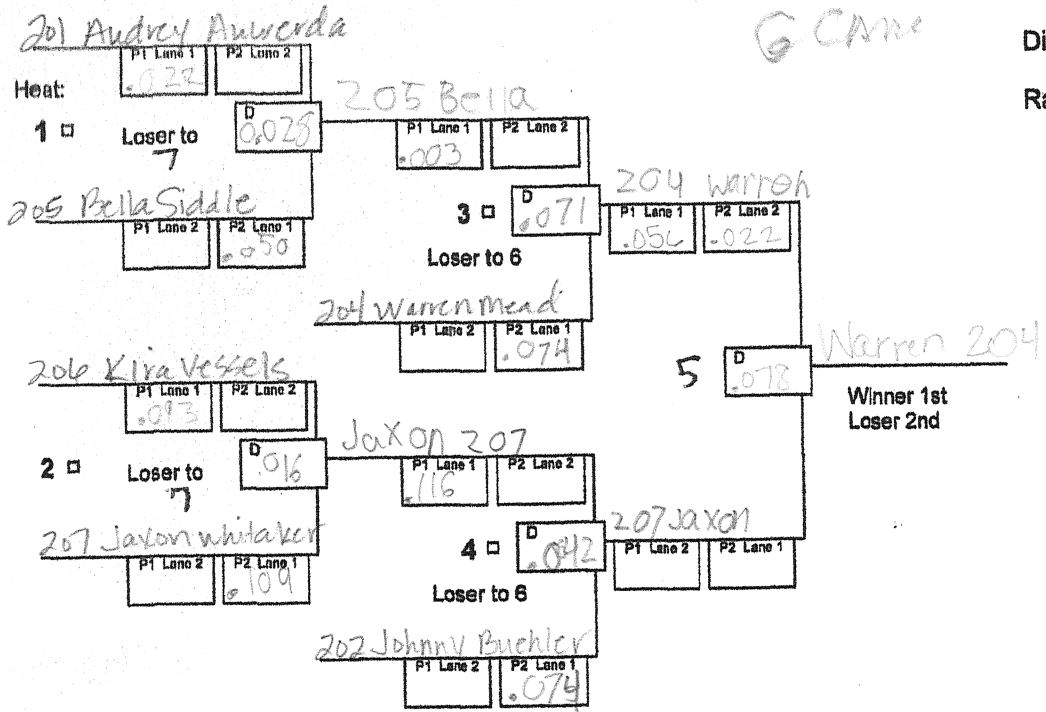

## AASBD 6 Racer Single Elimination Heat Chart - Enhanced

6 CARDS

Division: Super Stock Date: 3-6-23  
 Race City: Oma

Heat chart for 2 through 6 racers.  
 Single elimination, wheel and lane swap.

D = Differential between P1 and P2 times  
 L = Loser  
 P1 = Phase 1 time  
 P2 = Phase 2 time  
 R1 = Round 1, round 2, etc.  
 W = Winner

- Places
- 1st (W-5) 204 Warren
  - 2nd (L-5) 207 Jaxon
  - 3rd (W-6) 205 Bella
  - 4th (L-6) 202 Johnny
  - 5th (W-7) 201 Audrey
  - 6th (L-7) 206 Kira

Place byes in Heat 1, 2, 3, 4

Racer(s) with Bye heat shall make two runs down track