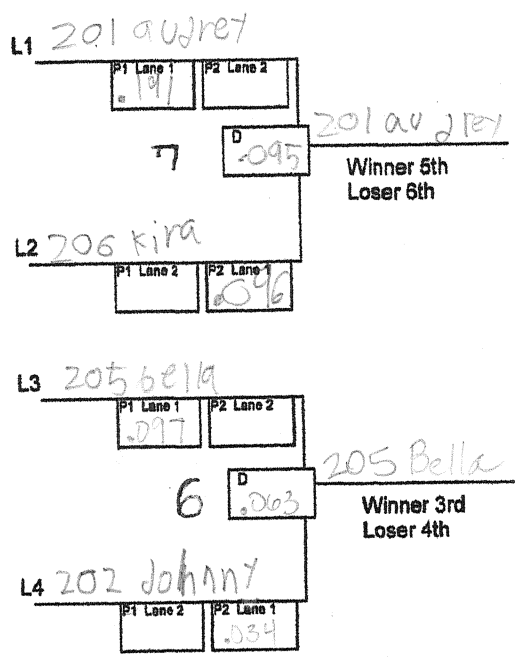

## AASBD 6 Racer Single Elimination Heat Chart - Enhanced

6 CARDS

Division: Super Stock Date: 3-6-23  
 Race City: Oma

Heat chart for 2 through 6 racers.  
 Single elimination, wheel and lane swap.

D = Differential between P1 and P2 times  
 L = Loser  
 P1 = Phase 1 time  
 P2 = Phase 2 time  
 R1 = Round 1, round 2, etc.  
 W = Winner

- Places
- 1st (W-5) 204 Warren
  - 2nd (L-5) 207 Jaxon
  - 3rd (W-6) 205 Bella
  - 4th (L-6) 202 Johnny
  - 5th (W-7) 201 Audrey
  - 6th (L-7) 206 Kira

Place byes in Heat 1, 2, 3, 4

Racer(s) with Bye heat shall make two runs down track