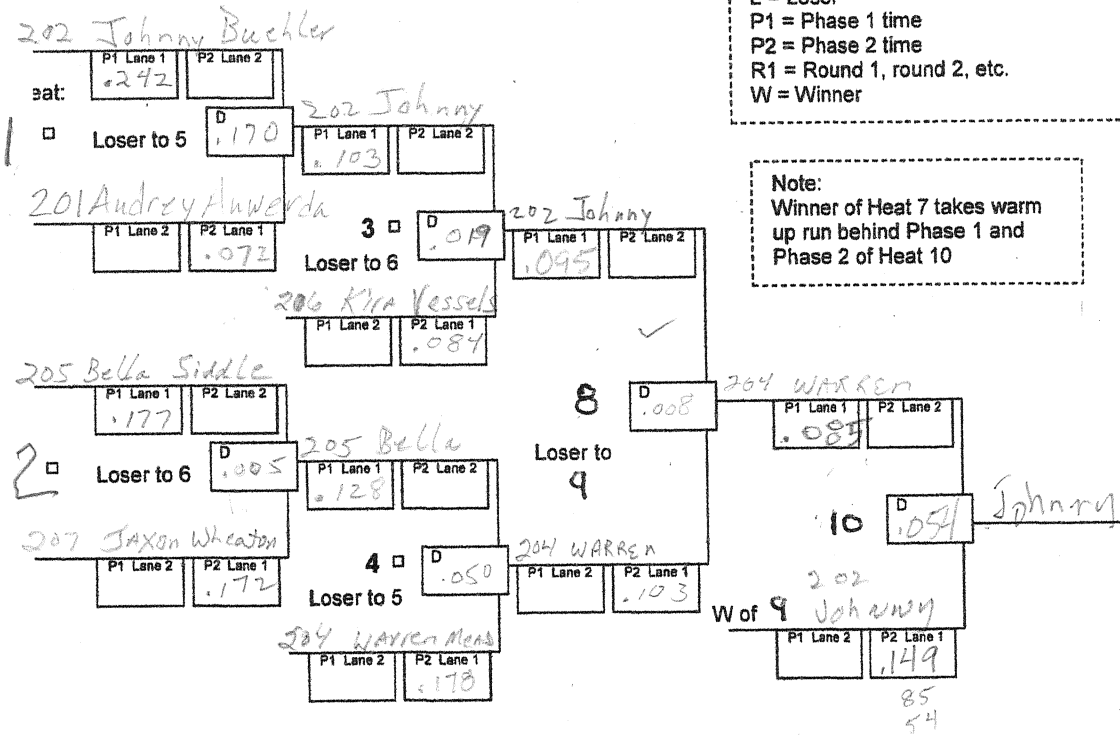

# AASBD 6 Racer Double Elimination Heat Chart - Enhanced

Division: S-Stock Date: 5-6-23

Race City: Omaha

S Stock

1st Bracket

Challenger Bracket

Heat chart for 2 through 6 racers.  
Double elimination, wheel and lane swap.

D = Differential between P1 and P2 times  
L = Loser  
P1 = Phase 1 time  
P2 = Phase 2 time  
R1 = Round 1, round 2, etc.  
W = Winner

Note:  
Winner of Heat 7 takes warm up run behind Phase 1 and Phase 2 of Heat 10

GCARS

- Places**
- 1st (W10-11) 204 WARREN Meas
  - 2nd (L10-11) 202 Johnny Buckler
  - 3rd (L9) 205 Bella Siddle
  - 4th (L7) 206 Kira Vessels
  - 5th (W502) 207 Jaxon Wheaton
  - 6th (L 502) 201 Audrey Auwerda