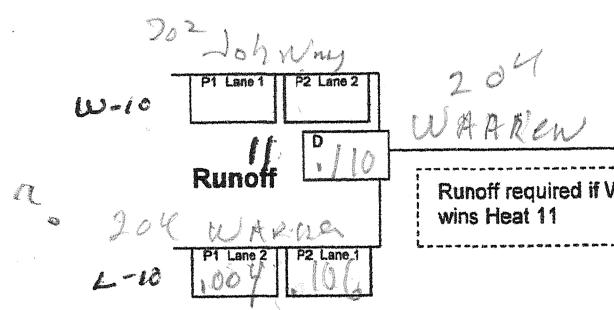

1. **Places**
2. 1st (W10-11) 204 WARREN Meas
   - 2nd (L10-11) 202 Johnny Buckler
   - 3rd (L9) 205 Bella Siddle
   - 4th (L7) 206 Kira Vessels
   - 5th (W502) 207 Jaxon Wheaton
   - 6th (L 502) 201 Audrey Auwerda