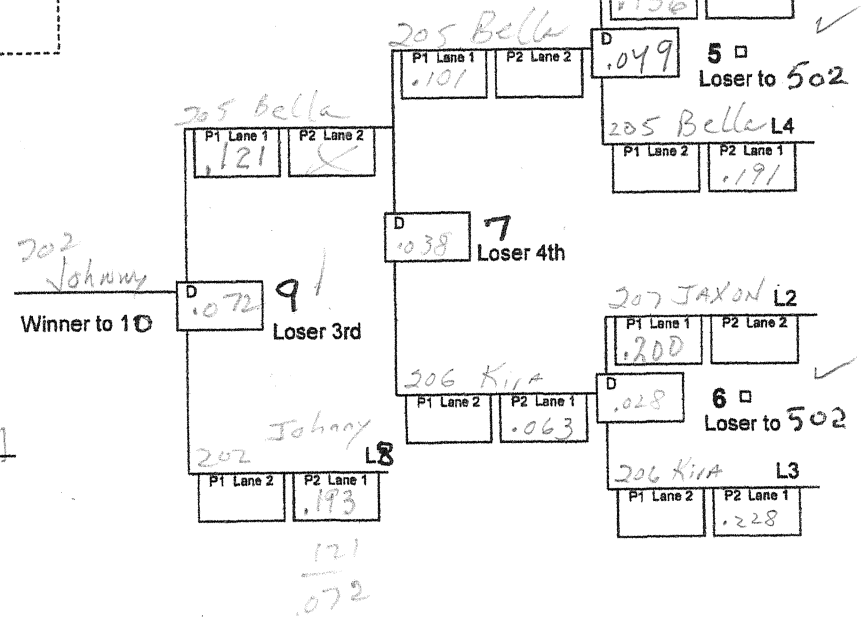

# AASBD 6 Racer Double Elimination Heat Chart - Enhanced

Division: S-Stock Date: 5-6-23

Race City: Omaha

S Stock

1st Bracket

Challenger Bracket

Heat chart for 2 through 6 racers.  
Double elimination, wheel and lane swap.

D = Differential between P1 and P2 times  
L = Loser  
P1 = Phase 1 time  
P2 = Phase 2 time  
R1 = Round 1, round 2, etc.  
W = Winner

Note:  
Winner of Heat 7 takes warm up run behind Phase 1 and Phase 2 of Heat 10

GCARS

- Places**
- 1st (W10-11) 204 WARREN Meas
  - 2nd (L10-11) 202 Johnny Buckler
  - 3rd (L9) 205 Bella Siddle
  - 4th (L7) 206 Kira Vessels
  - 5th (W502) 207 Jaxon Wheaton
  - 6th (L 502) 201 Audrey Auwerda