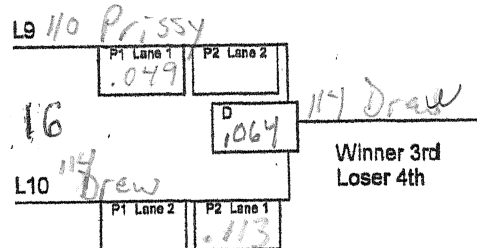

Place byes in Heat 1, 3, 2

Racer(s) with Bye heat shall make two runs down track

AASBD 12 Racer Single Elimination Heat Chart - Enhanced

Division: Stock Date: 5-7-23

Race City: OMAHA

Heat chart for 9 through 12 racers.
Single elimination, wheel and lane swap.

D = Differential between P1 and P2 times
 L = Loser
 P1 = Phase 1 time
 P2 = Phase 2 time
 R1 = Round 1, round 2, etc.
 W = Winner

Places

1st (W)	11	<u>106 Dasha Driscoll</u>
2nd (L)	11	<u>104 Jolney Busch</u>
3rd (W)	16	<u>114 Drew Brand</u>
4th (L)	16	<u>110 Prissy Siddle</u>
5th (W)	14	<u>109 Audrey Myers</u>
6th (L)	14	<u>102 Dylan Auwerda</u>
7th (W)	15	<u>113 Sawyer Tomasek</u>
8th (L)	15	<u>103 Carson Carr</u>