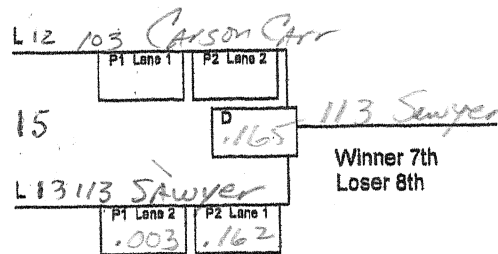

Place byes in Heat 1, 3, 2

Racer(s) with Bye heat shall make two runs down track

AASBD 12 Racer Single Elimination Heat Chart - Enhanced

Division: Stock Date: 5-7-23

Race City: OMAHA

Heat chart for 9 through 12 racers.
Single elimination, wheel and lane swap.

D = Differential between P1 and P2 times
 L = Loser
 P1 = Phase 1 time
 P2 = Phase 2 time
 R1 = Round 1, round 2, etc.
 W = Winner

Places

1st (W)	11	<u>106 Dasha Driscoll</u>
2nd (L)	11	<u>104 Jolney Busch</u>
3rd (W)	16	<u>114 Drew Brand</u>
4th (L)	16	<u>110 Prissy Siddle</u>
5th (W)	14	<u>109 Audrey Myers</u>
6th (L)	14	<u>102 Dylan Auwerda</u>
7th (W)	15	<u>113 Sawyer Tomasek</u>
8th (L)	15	<u>103 Carson Carr</u>