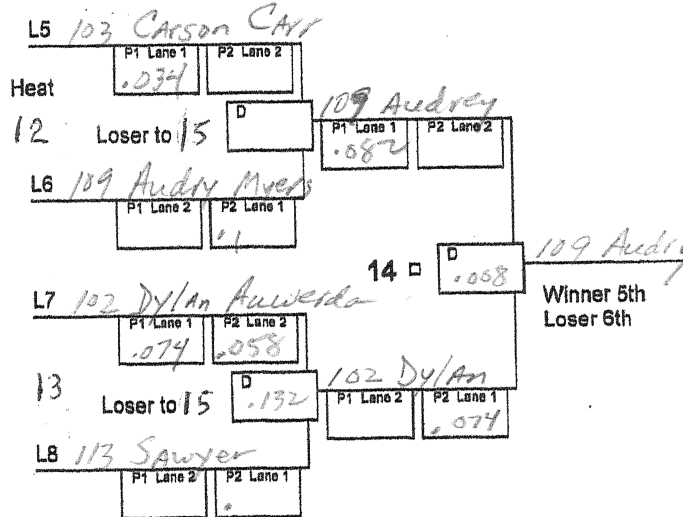

Heat chart for 9 through 12 racers. Single elimination, wheel and lane swap.

D = Differential between P1 and P2 times
 L = Loser
 P1 = Phase 1 time
 P2 = Phase 2 time
 R1 = Round 1, round 2, etc.
 W = Winner

Place byes in Heat 1, 3, 2

Racer(s) with Bye heat shall make two runs down track

AASBD 12 Racer Single Elimination Heat Chart - Enhanced

Division: Stock Date: 5-7-23

Race City: OMAHA

Heat chart for 9 through 12 racers.
Single elimination, wheel and lane swap.

D = Differential between P1 and P2 times
 L = Loser
 P1 = Phase 1 time
 P2 = Phase 2 time
 R1 = Round 1, round 2, etc.
 W = Winner

Places

1st (W)	11	<u>106 Dasha Driscoll</u>
2nd (L)	11	<u>104 Jolney Busch</u>
3rd (W)	16	<u>114 Drew Brand</u>
4th (L)	16	<u>110 Prissy Siddle</u>
5th (W)	14	<u>109 Audrey Myers</u>
6th (L)	14	<u>102 Dylan Auwerda</u>
7th (W)	15	<u>113 Sawyer Tomasek</u>
8th (L)	15	<u>103 Carson Carr</u>