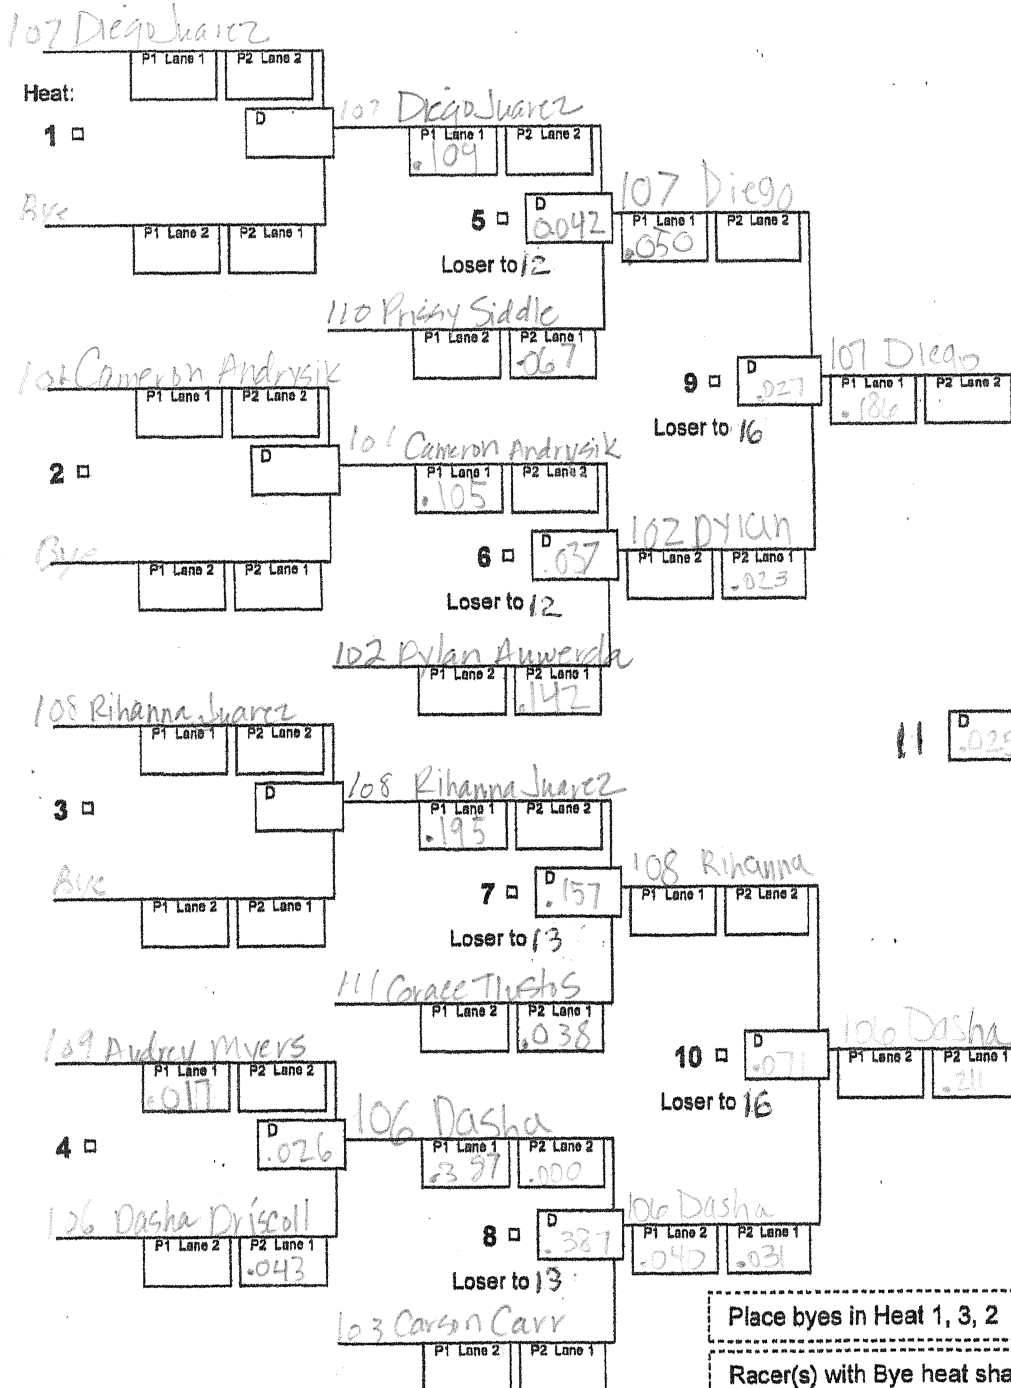

AASBD 12 Racer Single Elimination Heat Chart - Enhanced

Division: Stock Date: 5-6-23

Race City: Ormeau

Heat chart for 9 through 12 racers.
Single elimination, wheel and lane swap.

D = Differential between P1 and P2 times
 L = Loser
 P1 = Phase 1 time
 P2 = Phase 2 time
 R1 = Round 1, round 2, etc.
 W = Winner

Place byes in Heat 1, 3, 2
 Racer(s) with Bye heat shall make two runs down track

AASBD 12 Racer Single Elimination Heat Chart - Enhanced

Division: Stock Date: 5-6-23

Race City: Oakh

Heat chart for 9 through 12 racers.
Single elimination, wheel and lane swap.

D = Differential between P1 and P2 times
L = Loser
P1 = Phase 1 time
P2 = Phase 2 time
R1 = Round 1, round 2, etc.
W = Winner

Places	
1st (W)	106 Dasha
2nd (L)	107 Diego
3rd (W)	102 Dylan
4th (L)	108 Rhanna
5th (W)	101 Prissy
6th (L)	111 Grace
7th (W)	101 Cameron
8th (L)	103 Carson