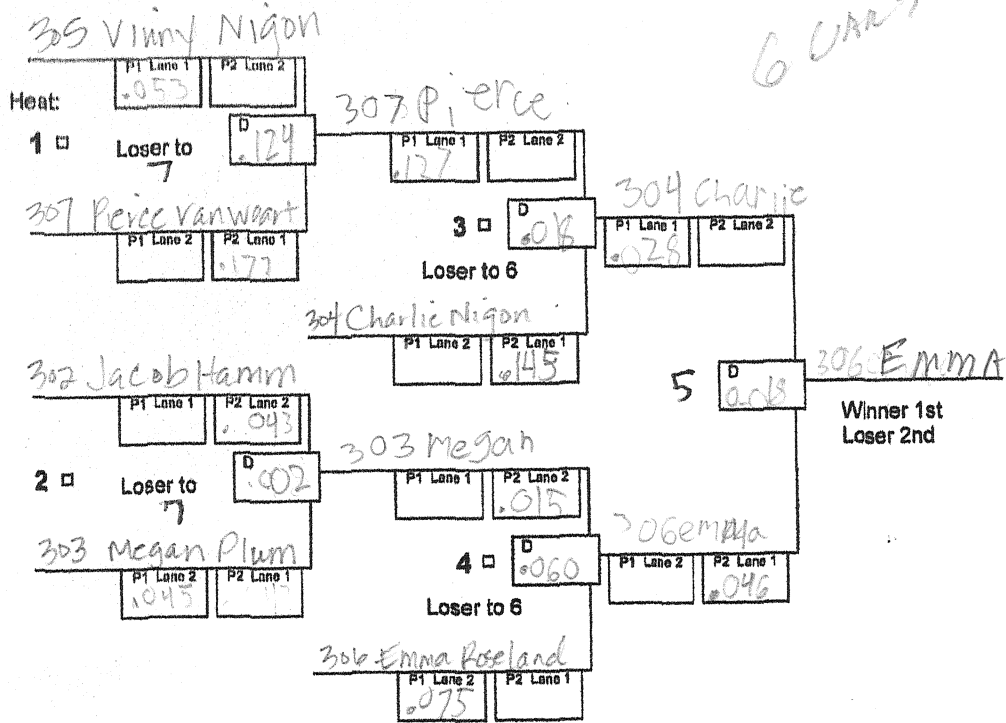

Masters
AASBD 6 Racer Single Elimination Heat Chart - Enhanced

6 CARS

Division: Masters Date: 5-6-23
 Race City: Omaha

Heat chart for 2 through 6 racers.
 Single elimination, wheel and lane swap.

D = Differential between P1 and P2 times
 L = Loser
 P1 = Phase 1 time
 P2 = Phase 2 time
 R1 = Round 1, round 2, etc.
 W = Winner

- Places**
- ✓ 1st (W) 5 306 Emma
 - ✓ 2nd (L) 5 304 Charlie
 - ✓ 3rd (W) 6 307 Pierce
 - ✓ 4th (L) 6 303 Megan
 - ✓ 5th (W) 7 305 Vinny
 - ✓ 6th (L) 7 302 Jacob

Place byes in Heat 1, 2, 3, 4

Racer(s) with Bye heat shall make two runs down track