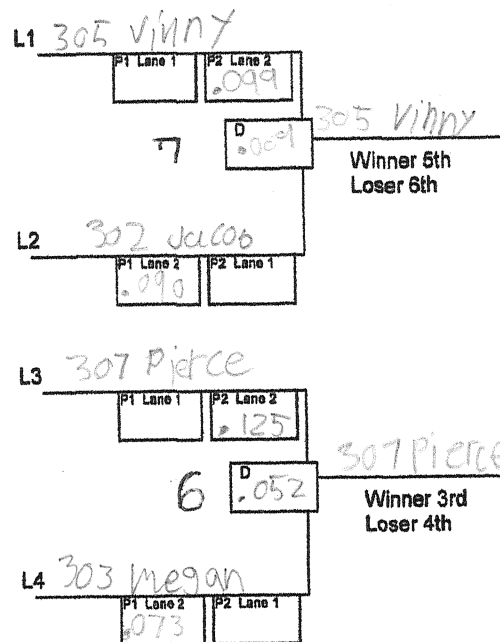

Masters
AASBD 6 Racer Single Elimination Heat Chart - Enhanced

6 CARS

Division: Masters Date: 5-6-23
 Race City: Omaha

Heat chart for 2 through 6 racers.
 Single elimination, wheel and lane swap.

D = Differential between P1 and P2 times
 L = Loser
 P1 = Phase 1 time
 P2 = Phase 2 time
 R1 = Round 1, round 2, etc.
 W = Winner

- Places**
- ✓ 1st (W) 5 306 Emma
 - ✓ 2nd (L) 5 304 Charlie
 - ✓ 3rd (W) 6 307 Pierce
 - ✓ 4th (L) 6 303 Megan
 - ✓ 5th (W) 7 305 Vinny
 - ✓ 6th (L) 7 302 Jacob

Place byes in Heat 1, 2, 3, 4

Racer(s) with Bye heat shall make two runs down track