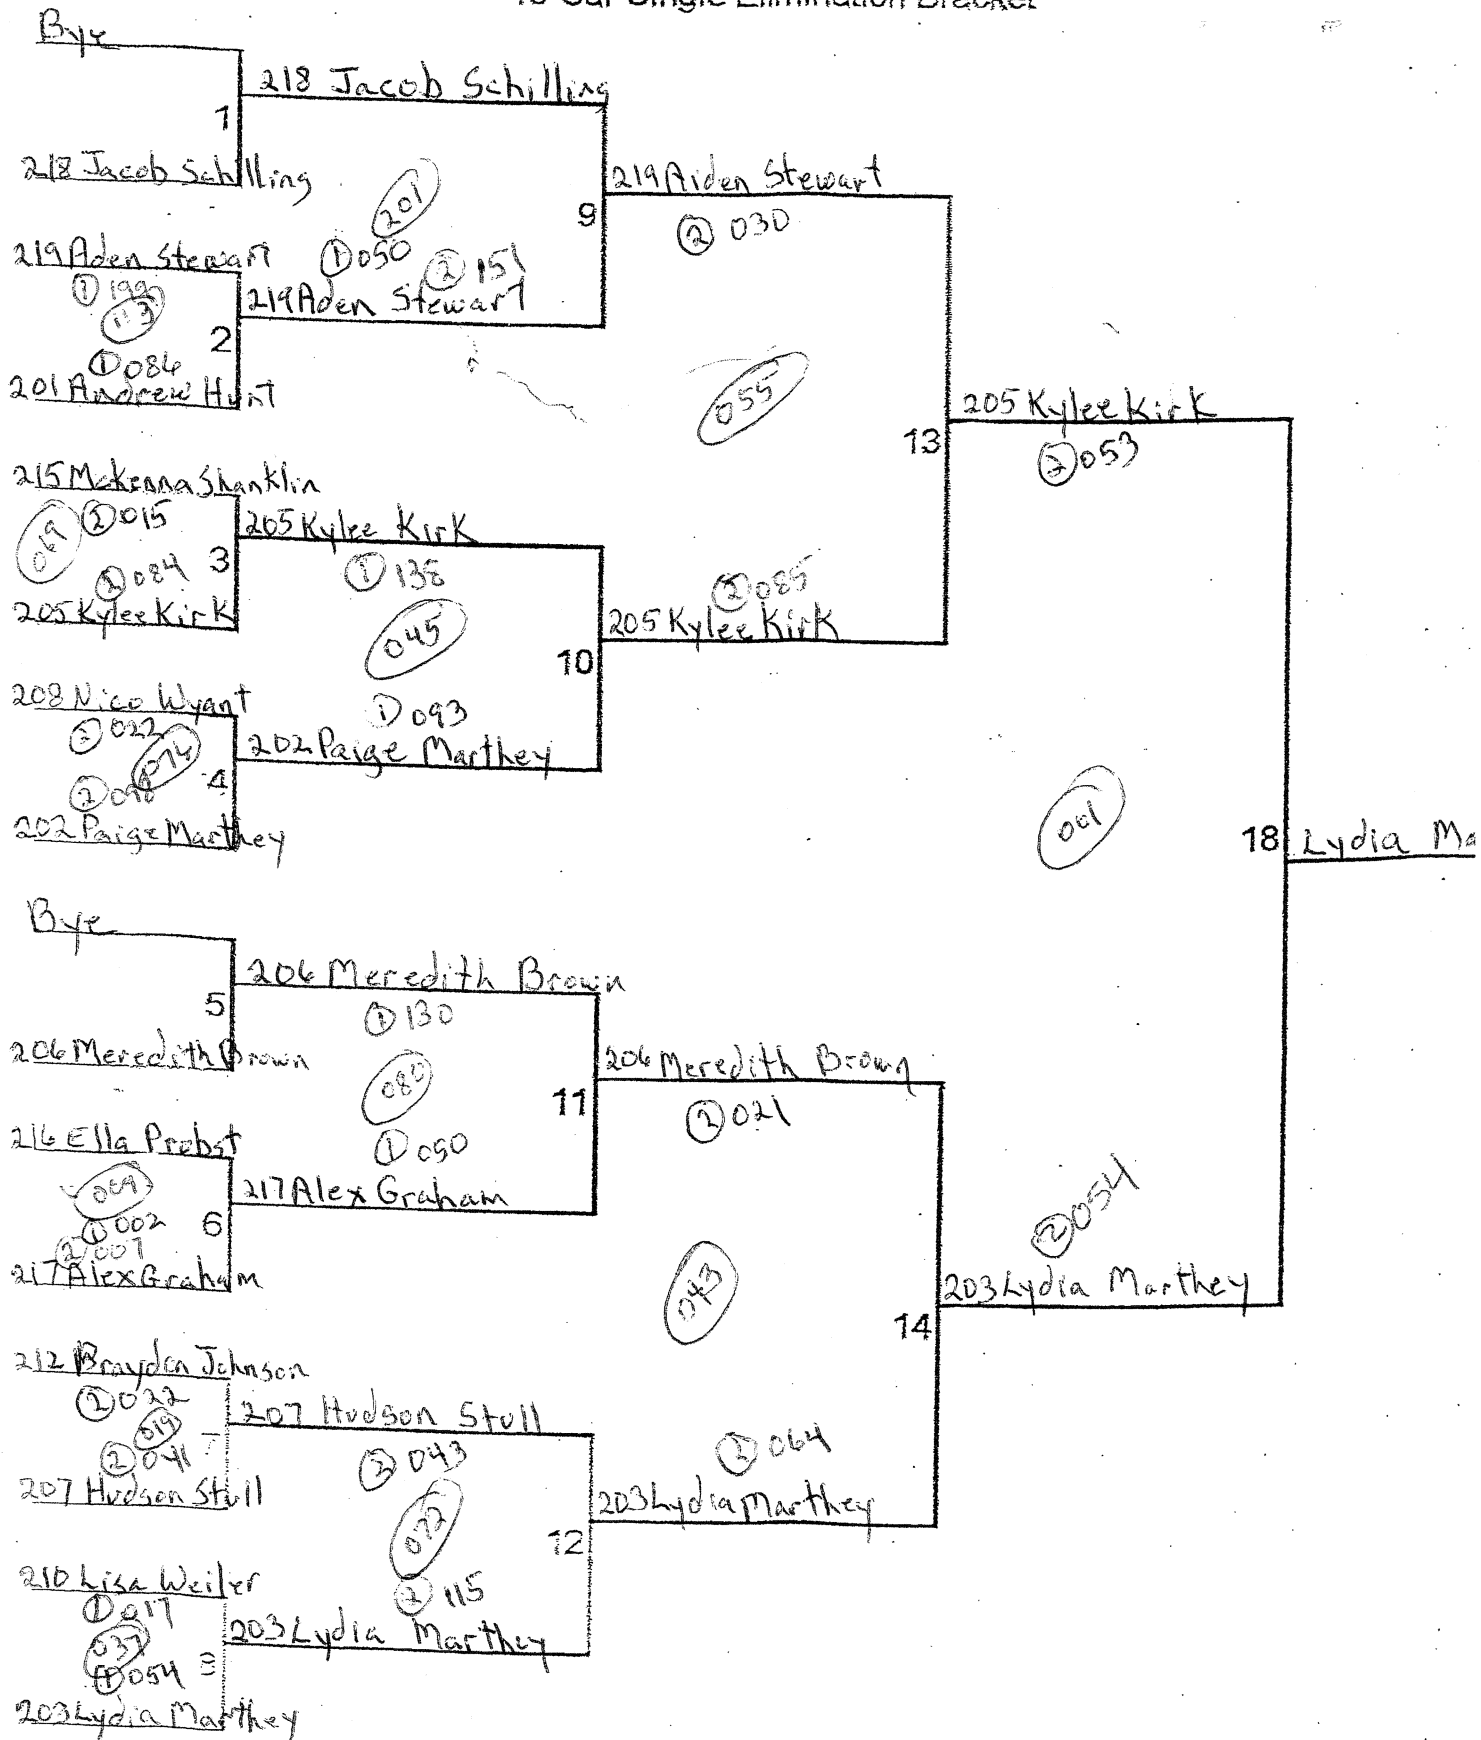

16 Car Single Elimination Bracket

Sun Singly

- =(W18): √ 1st Lydia Marthey √ 6th Paige Marthey
- =(L18): √ 2nd Kyle Kirk √ 7th
- =(W19): √ 3rd Meredith Brown √ 8th
- =(L19): √ 4th Aiden Stewart
- =(W17): √ 5th Hudson Stoll