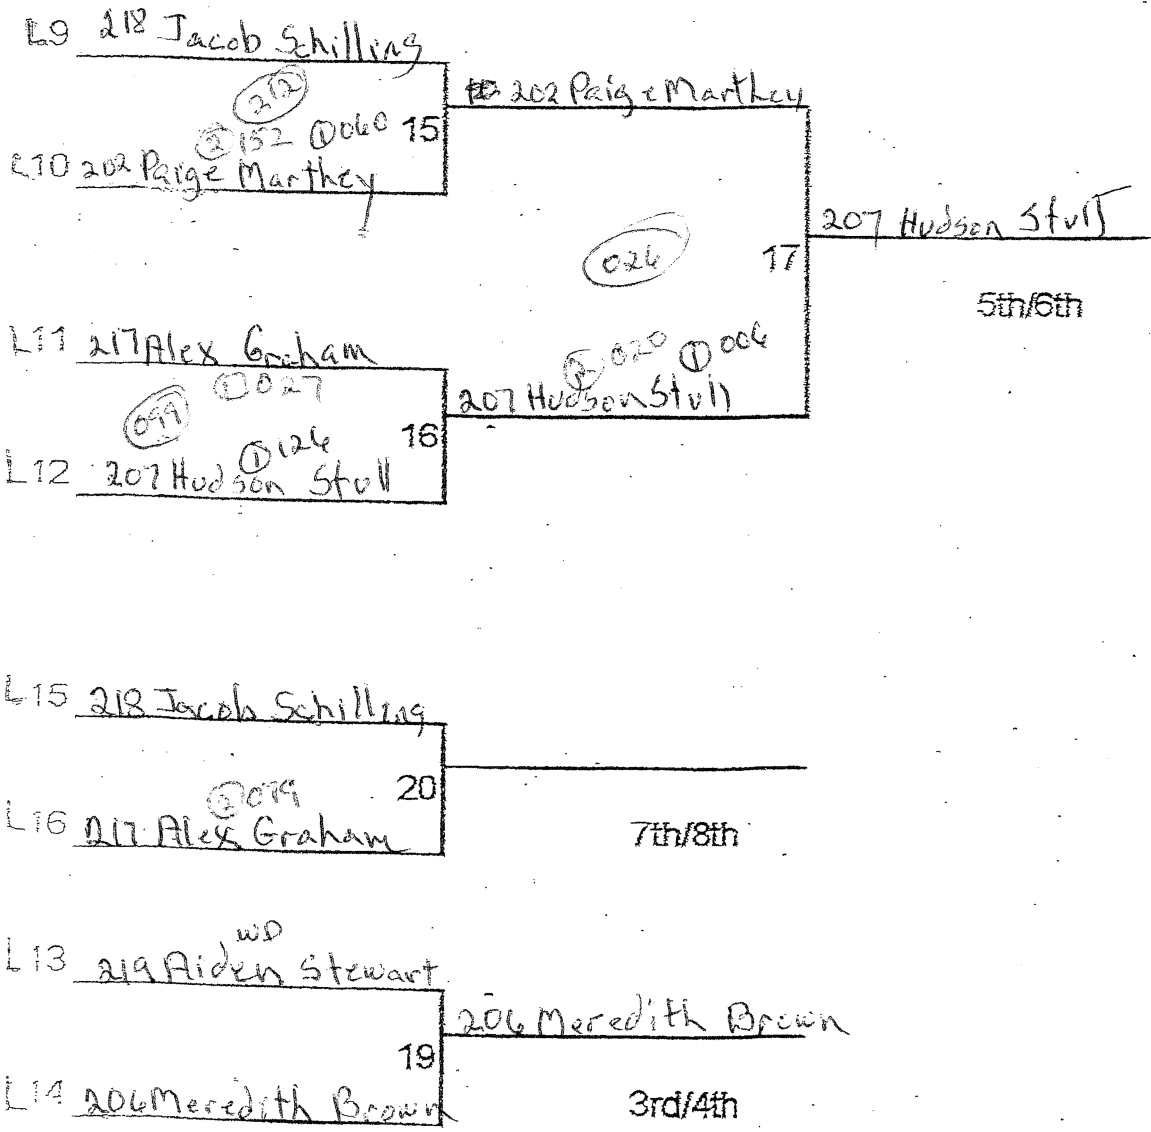

16 Car Single Elimination Bracket

Sun Singly

- =(W18): √ 1st Lydia Marthey √ 6th Paige Marthey
- =(L18): √ 2nd Kyle Kirk √ 7th
- =(W19): √ 3rd Meredith Brown √ 8th
- =(L19): √ 4th Aiden Stewart
- =(W17): √ 5th Hudson Stoll