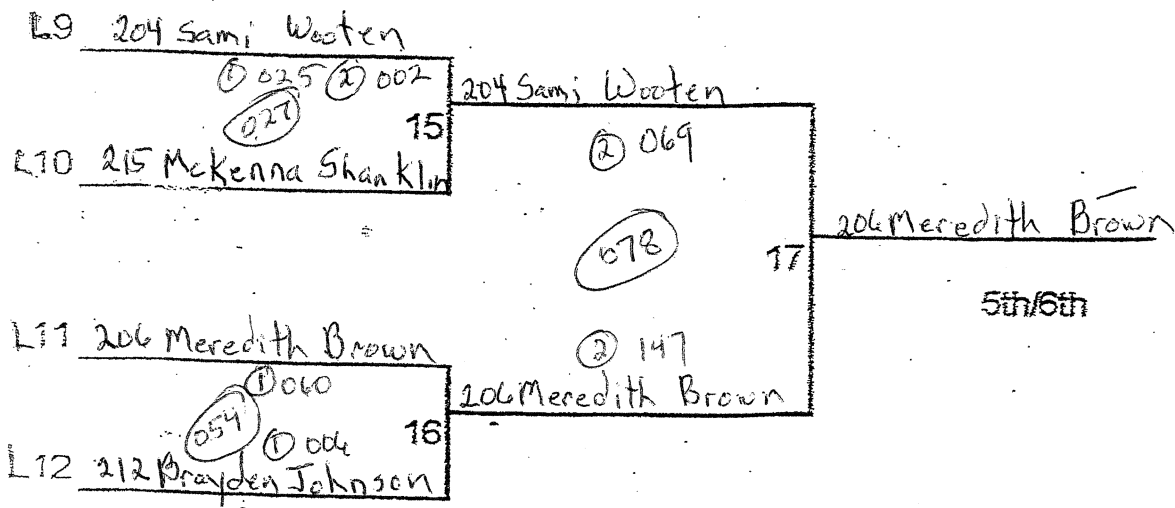

Ahron Super Stock Single

4/15/23

16 Car Single Elimination Bracket

Sat single

- =(W18): ✓ 1st Eleni Fischer ✓ 6th Sami Wooten
- =(L18): ✓ 2nd Kylee Kirk ✓ 7th Brayden Johnson
- =(W19): ✓ 3rd Lydia-Marthey ✓ 8th McKenna Shanklin
- =(L19): ✓ 4th Aden Stewart
- =(W17): ✓ 5th Meredith Brown