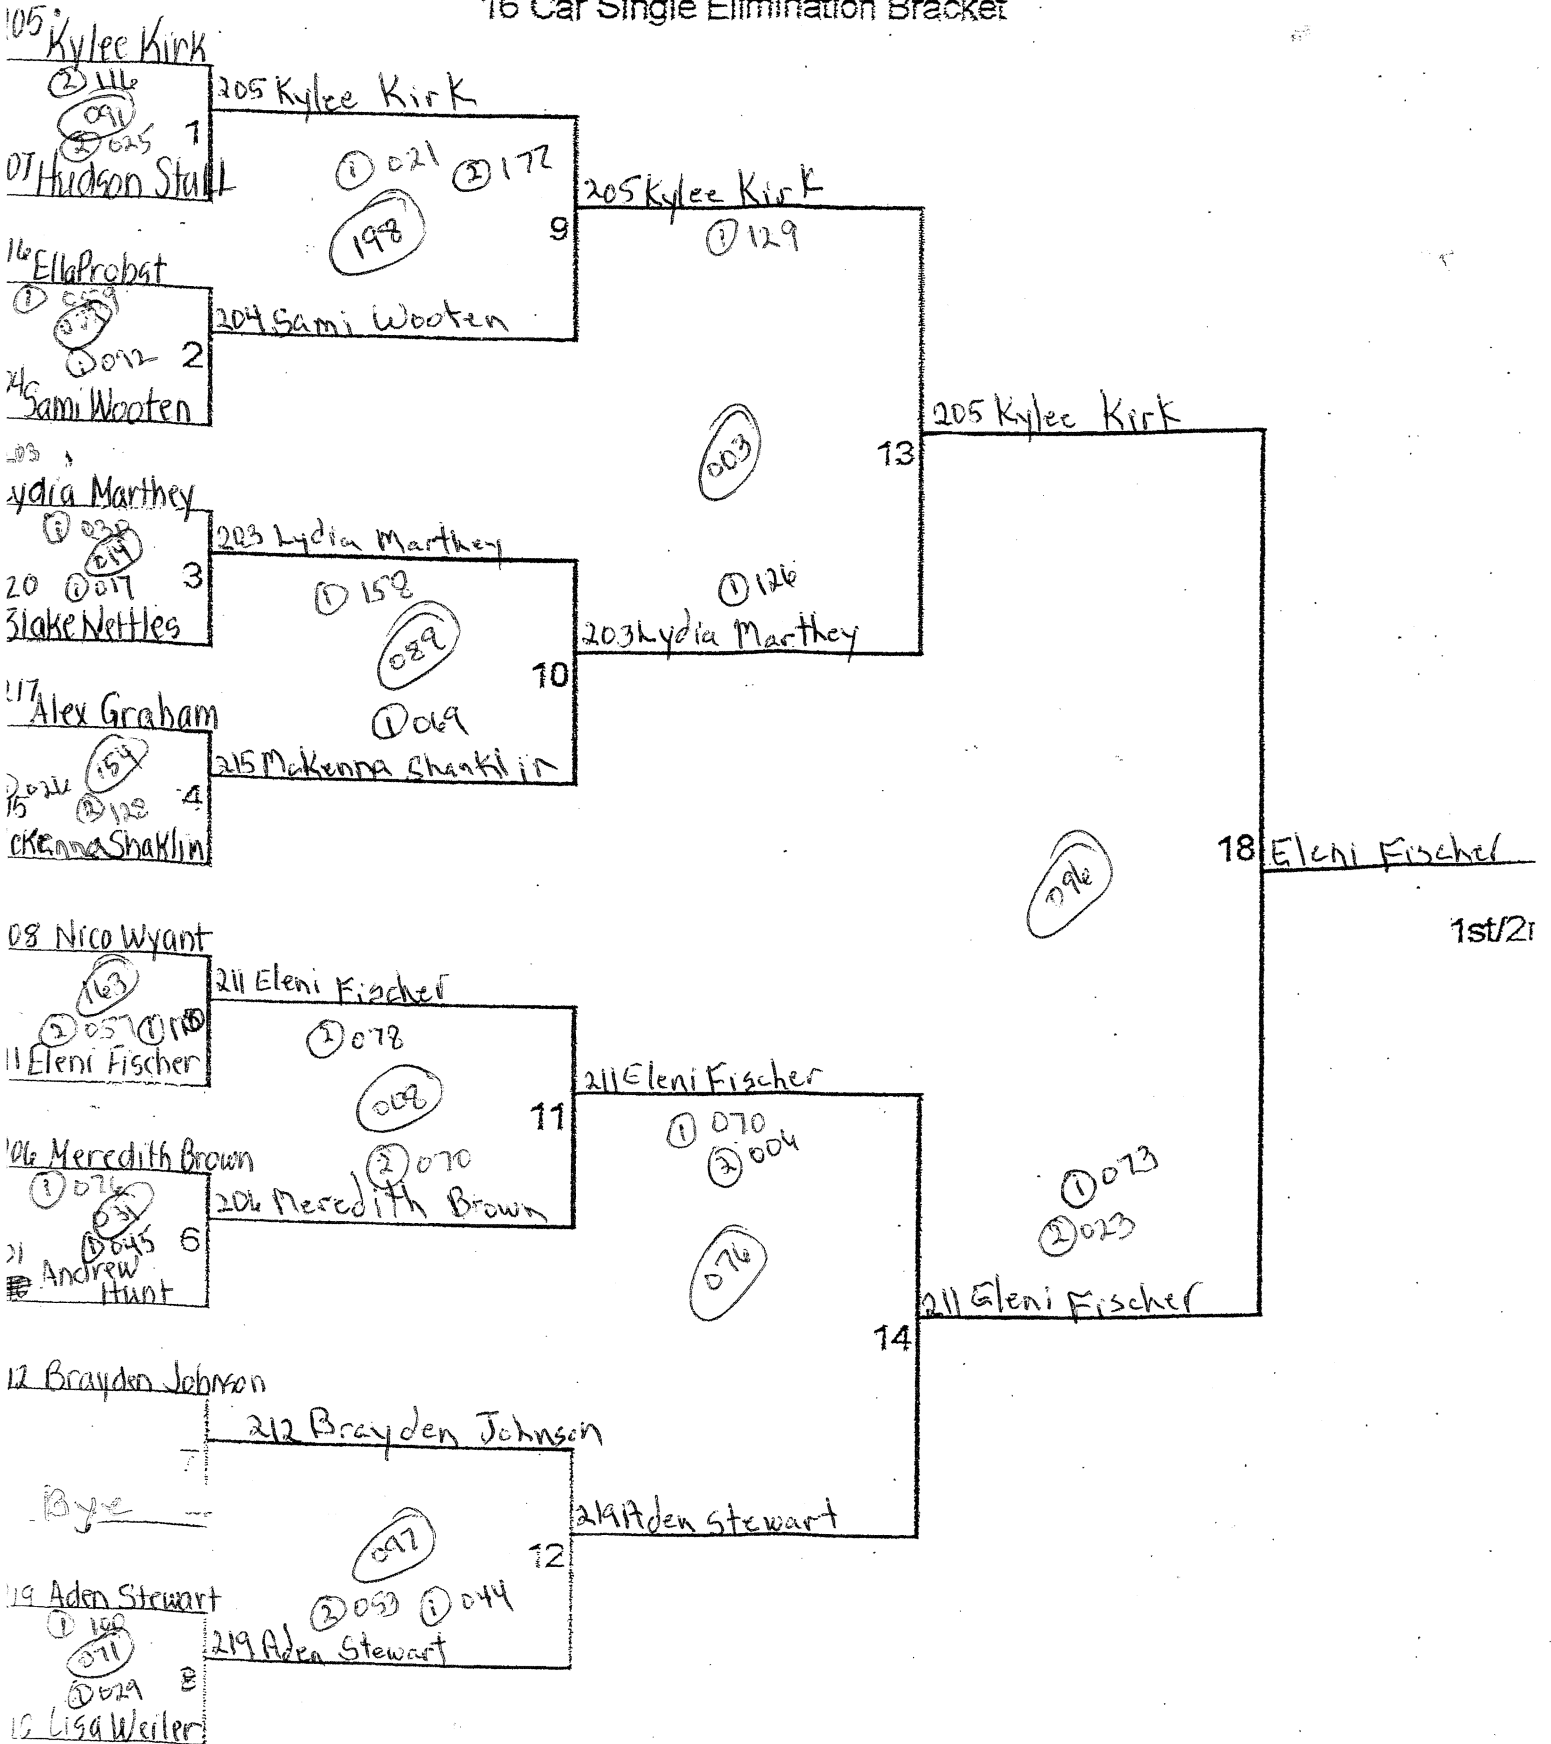

Ahron Super Stock Single

4/15/23

16 Car Single Elimination Bracket

Sat single

- =(W18): ✓ 1st Eleni Fischer ✓ 6th Sami Wooten
- =(L18): ✓ 2nd Kylee Kirk ✓ 7th Brayden Johnson
- =(W19): ✓ 3rd Lydia-Marthey ✓ 8th McKenna Shanklin
- =(L19): ✓ 4th Aden Stewart
- =(W17): ✓ 5th Meredith Brown