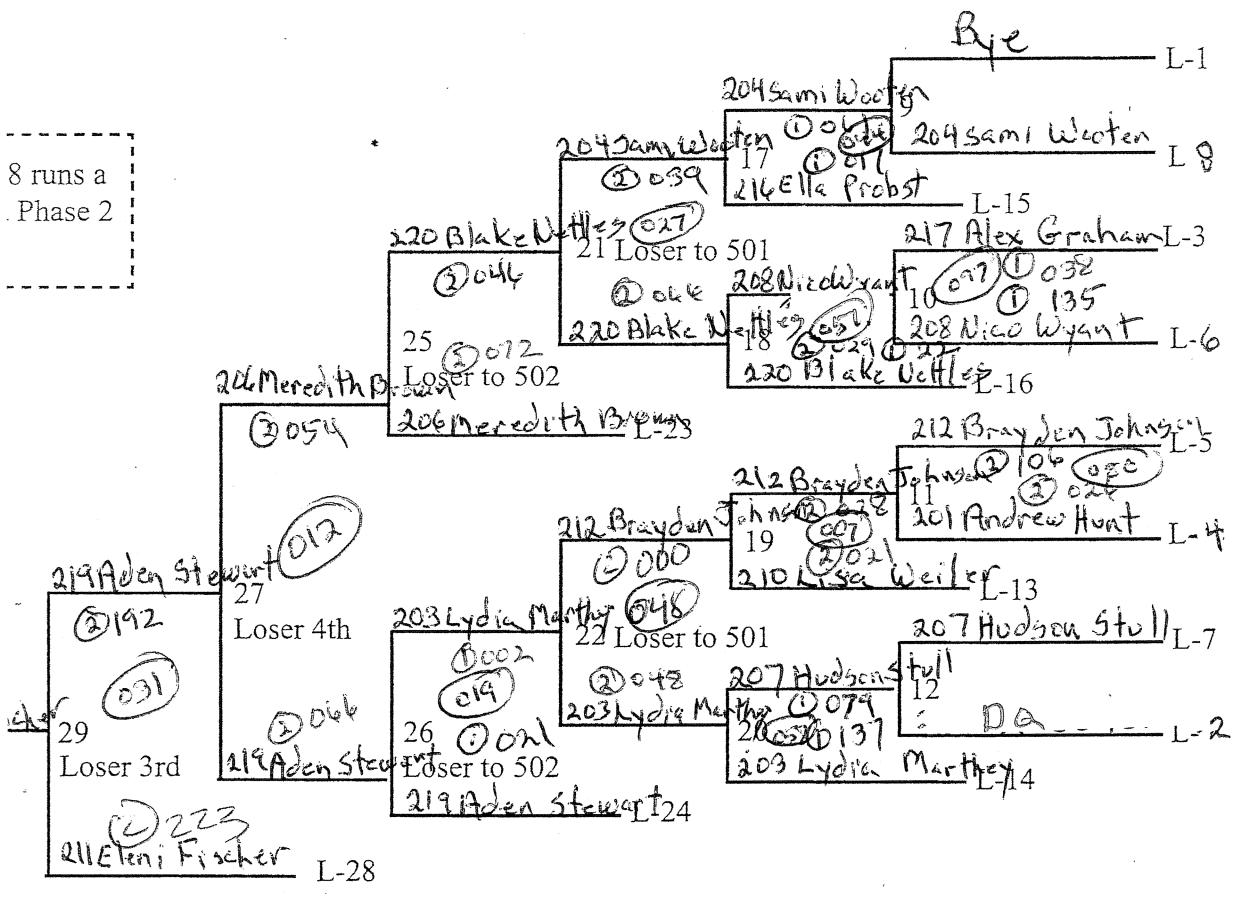

20k

Date: 4/15/23

r Heat Chart

8 runs a Phase 2

-30

30

or 31

or 31

02

01

Place Byes at 1, 5, 3