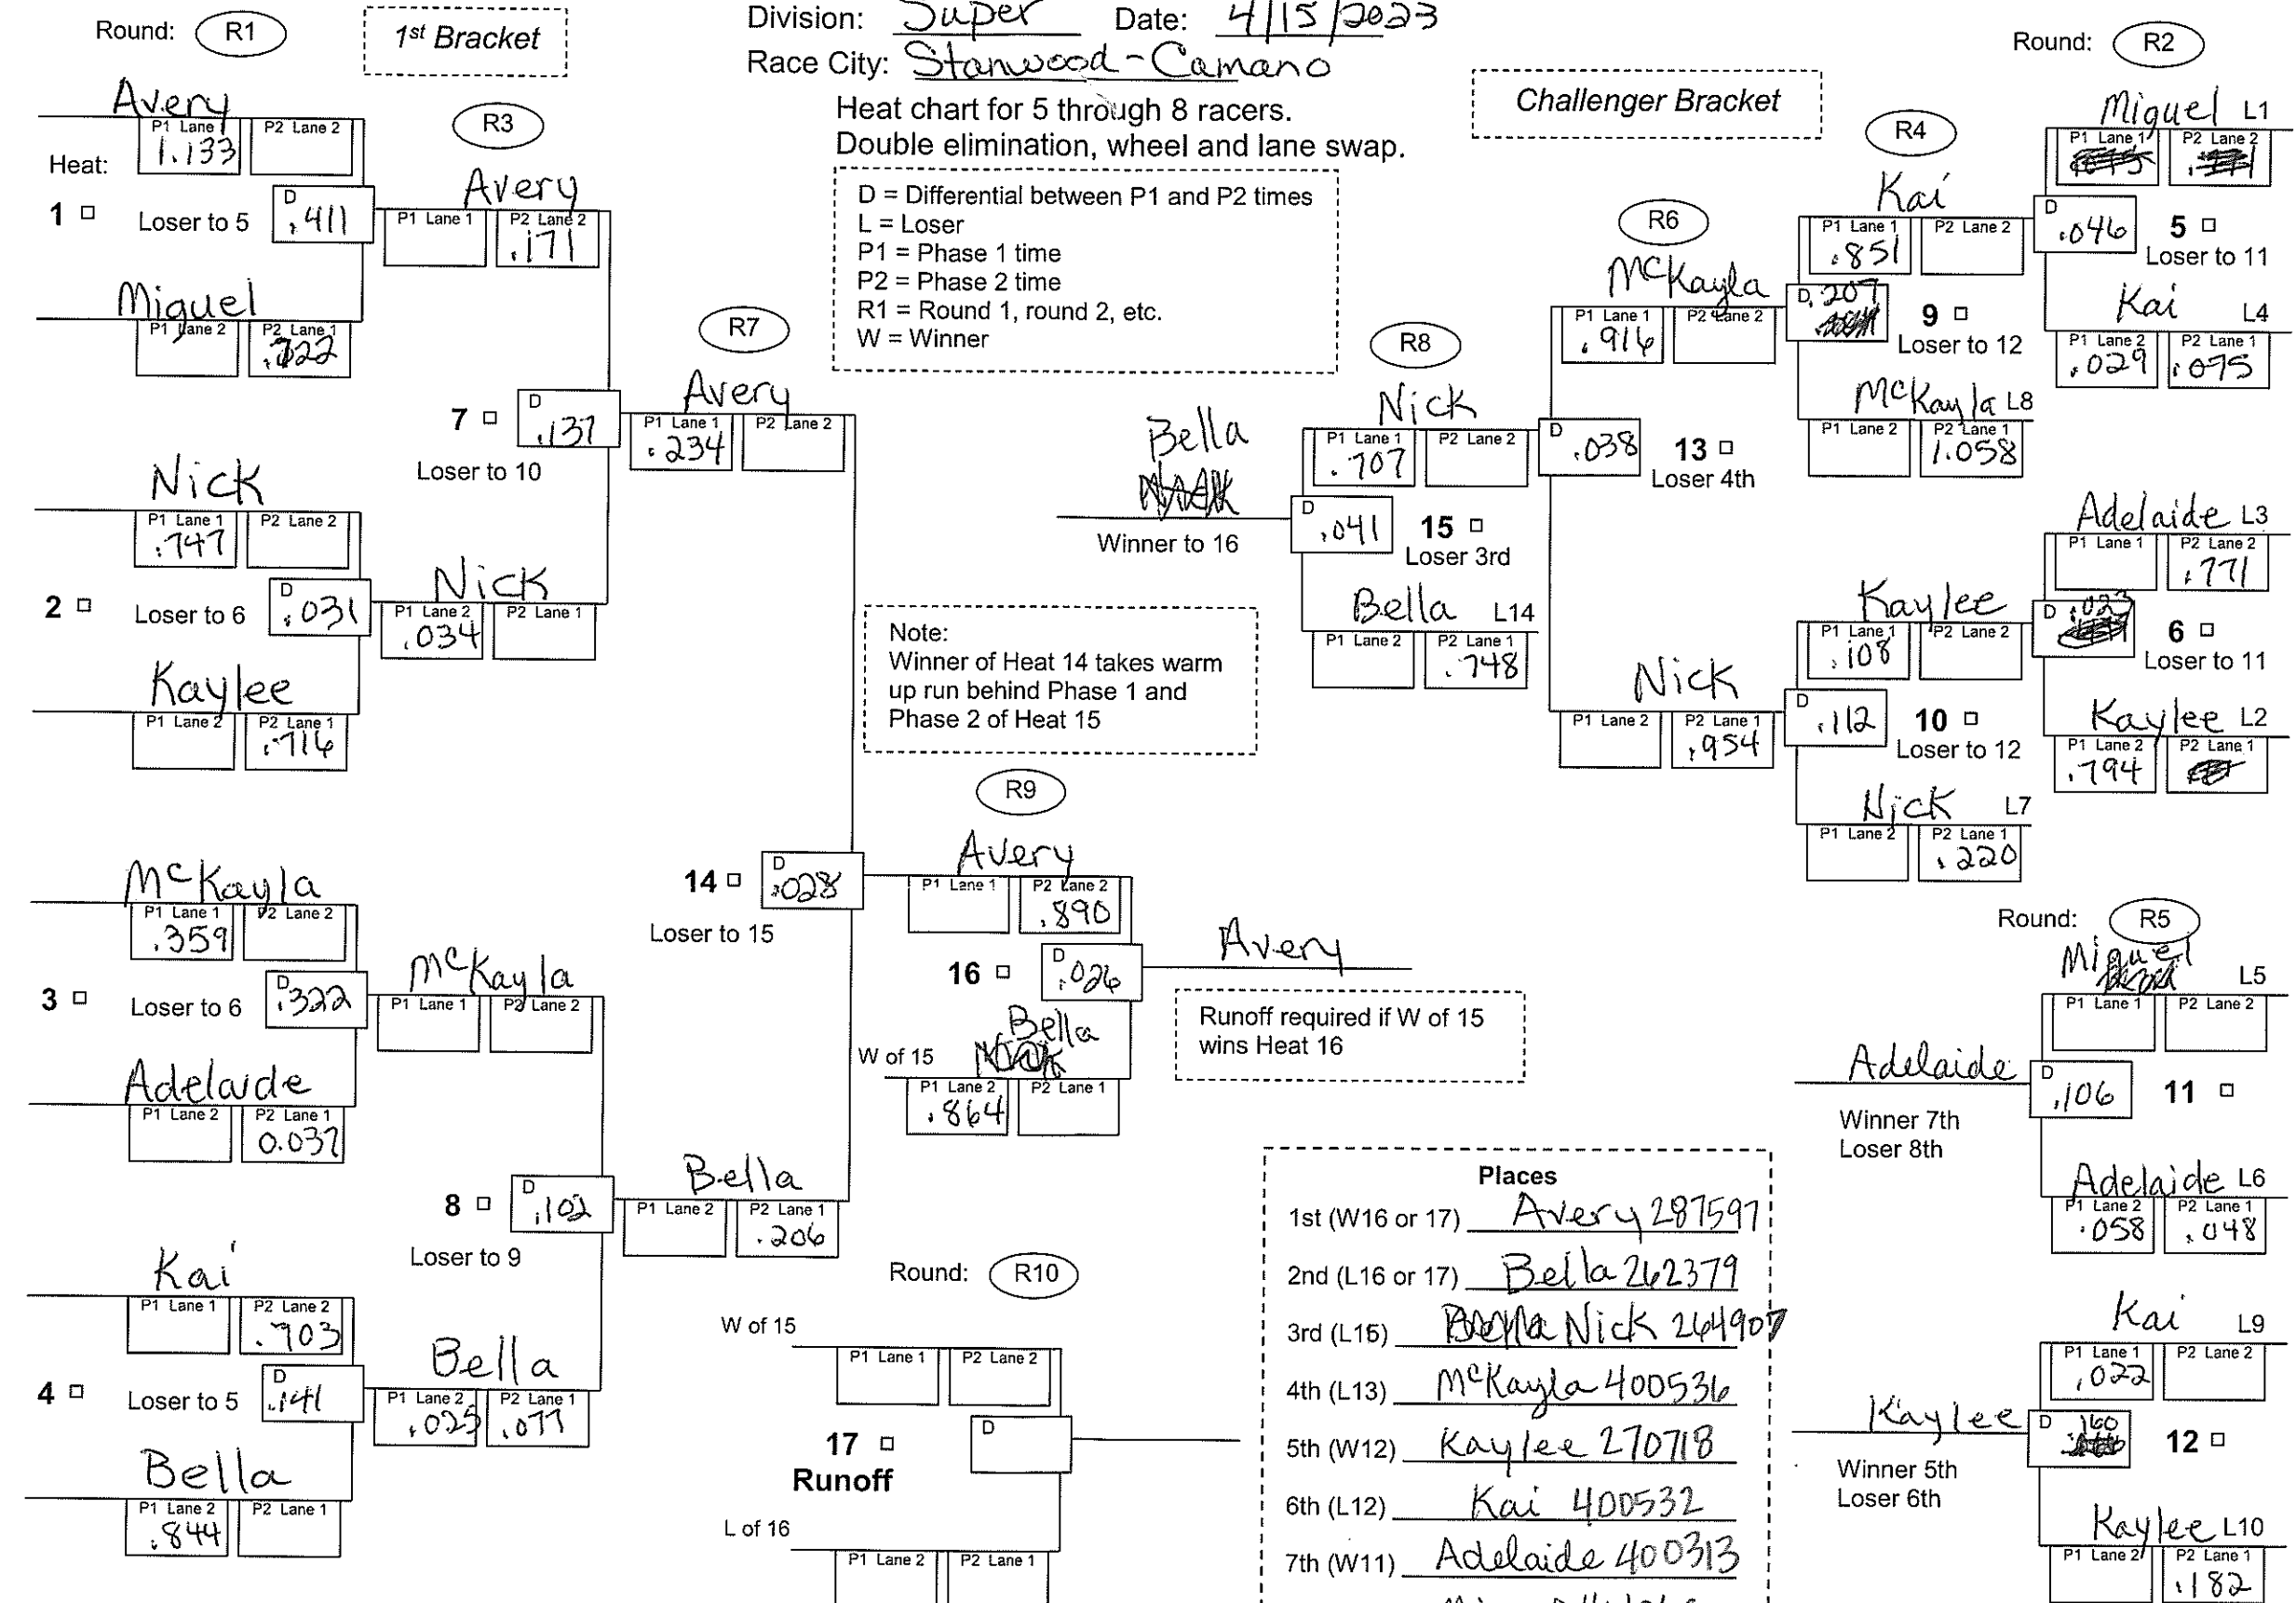

Original Page 1

Super

AASBD 8 Racer Double Elimination Heat Chart - Enhanced

Division: Super Date: 4/15/2023
 Race City: Stanwood-Camano

Heat chart for 5 through 8 racers.
 Double elimination, wheel and lane swap.

D = Differential between P1 and P2 times
 L = Loser
 P1 = Phase 1 time
 P2 = Phase 2 time
 R1 = Round 1, round 2, etc.
 W = Winner

Note:
 Winner of Heat 14 takes warm up run behind Phase 1 and Phase 2 of Heat 15

Runoff required if W of 15 wins Heat 16

- Places**
- 1st (W16 or 17) Avery 287597
 - 2nd (L16 or 17) Bella 262379
 - 3rd (L15) Bella Nick 264907
 - 4th (L13) McKayla 400536
 - 5th (W12) Kaylee 270718
 - 6th (L12) Kai 400532
 - 7th (W11) Adelaide 400313
 - 8th (L11) Miguel 401069

Place byes in Heat 1, 3, 2
 Racer(s) in Bye heat shall make two runs down track

Sunday Daly Zoey Vanderpost 406868
 " Emma Rice 401070
 " Madison Rice 401071