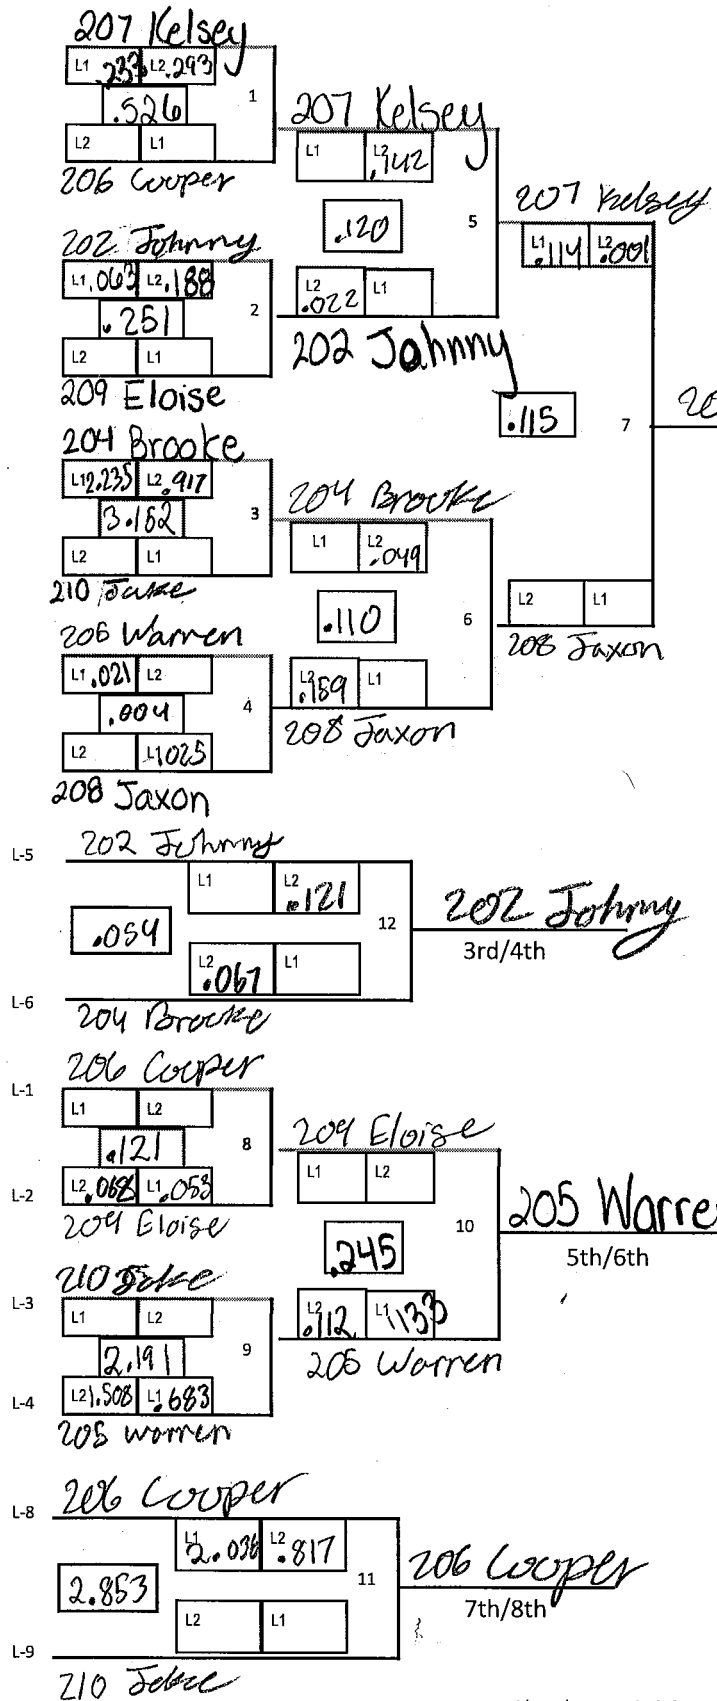

8-CAR SINGLE ELIMINATION

City KCMO Div. SS Date 4/16

- 1 (W7) 207 Kelsey VanWart
- 2 (L7) 208 Jaxon Whitaker
- 3 (W12) 202 Johnny Buchler
- 4 (L12) 204 Brooke Hamilton
- 5 (W10) 205 Warren Meade
- 6 (L10) 209 Eloise Whitaker
- 7 (W11) 206 Cooper Plum
- 8 (L11) 210 Fake Johnson

Place byes at 1, 3, 2