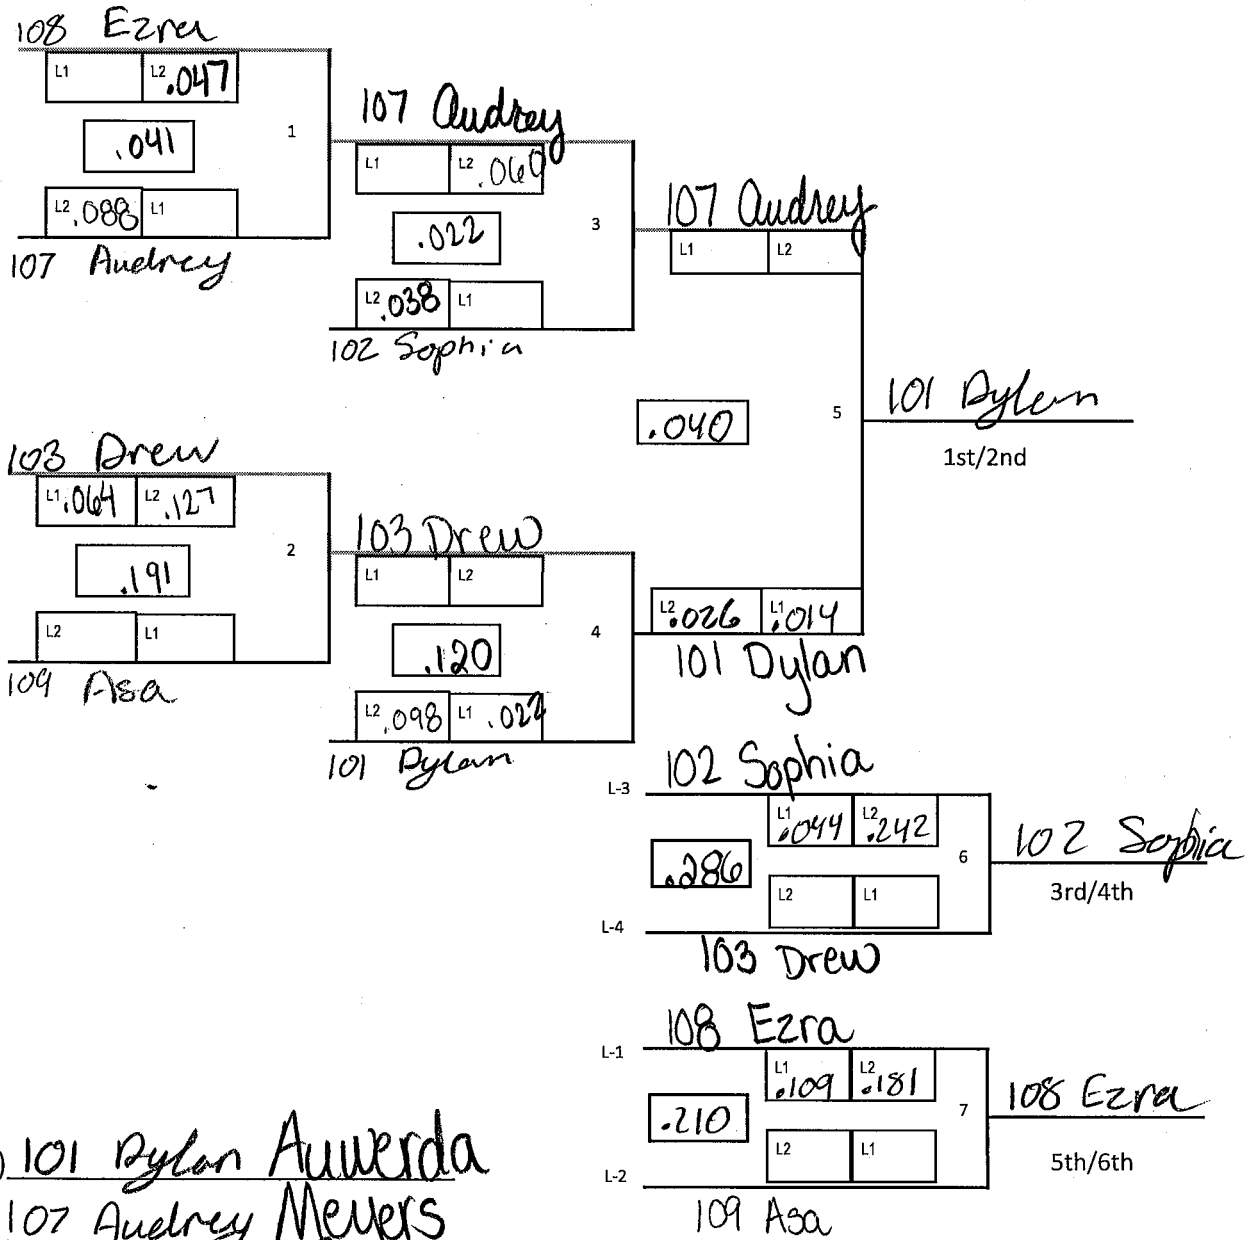

6-CAR SINGLE ELIMINATION

City KCMO Div. S Date 4/16

- 1 (W 5) 101 Dylan Auwerda
- 2 (L 5) 107 Audrey Meyers
- 3 (W 6) 102 Sophia Bishop
- 4 (L 6) 103 Drew Brand
- 5 (W 7) 108 Ezra Whitaker
- 6 (L 7) 109 Asa Whitaker

Place byes at 1, 2