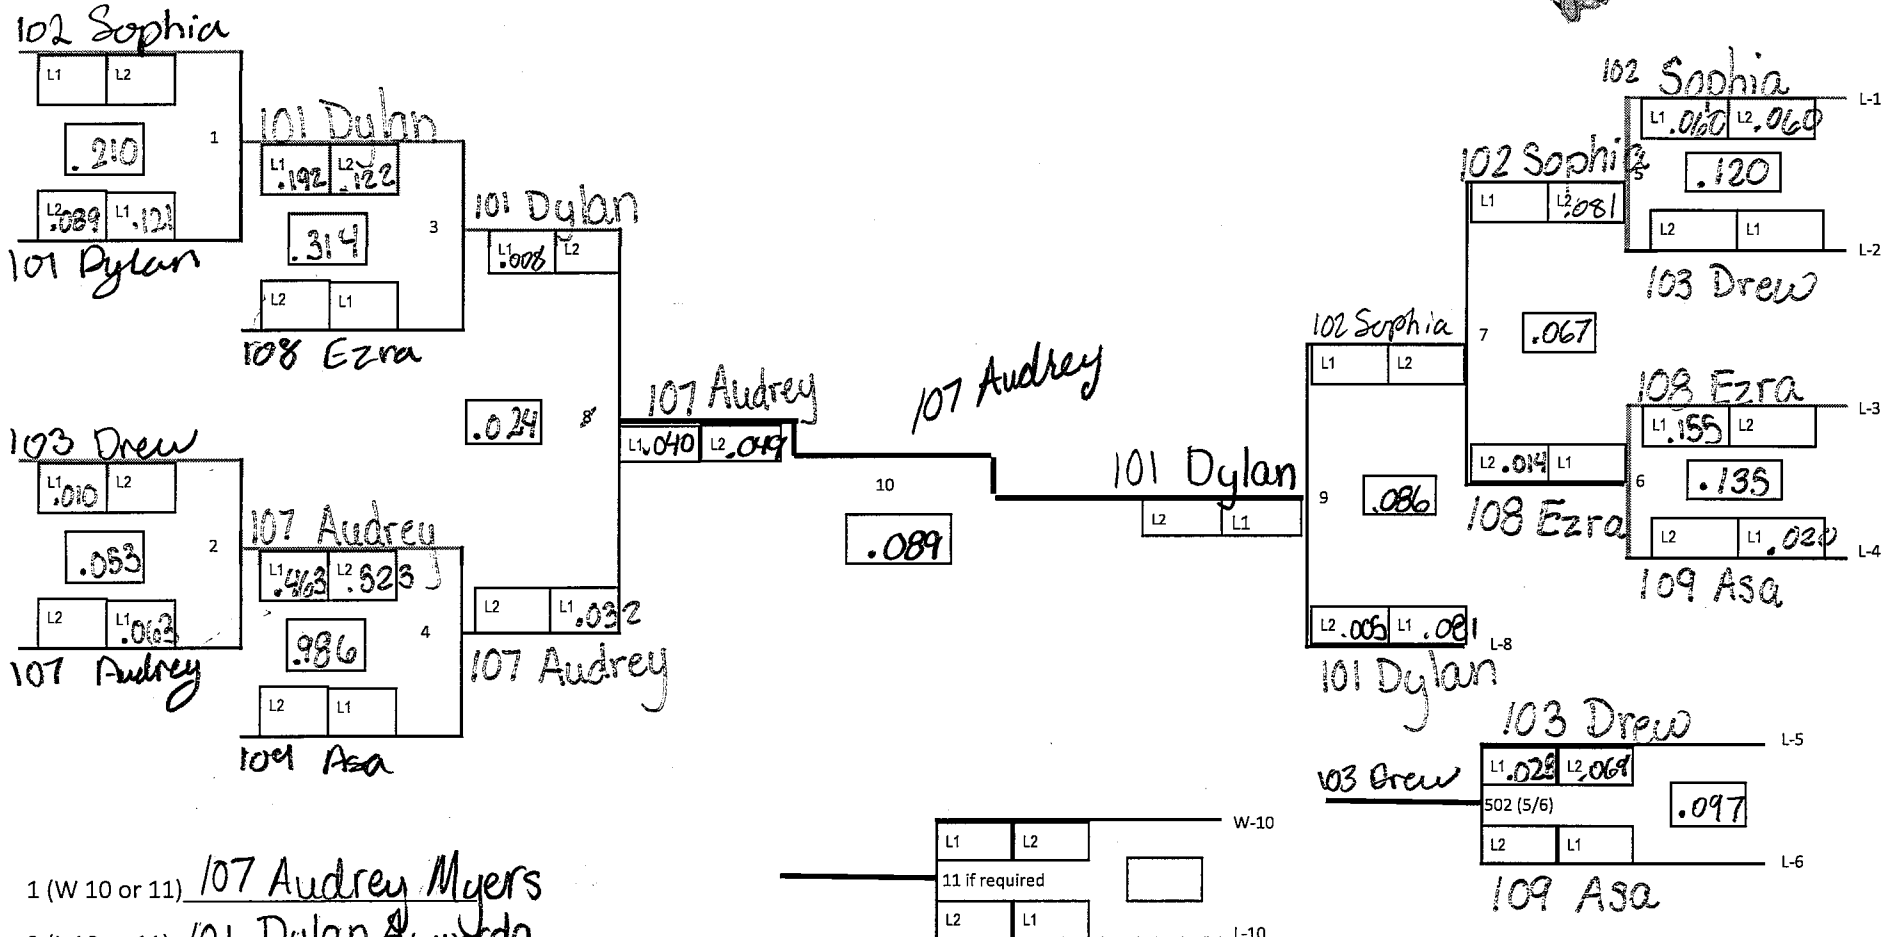

6-CAR DOUBLE ELIMINATION

City KCMO Div. S Date 4/16

Place byes at 1, 2