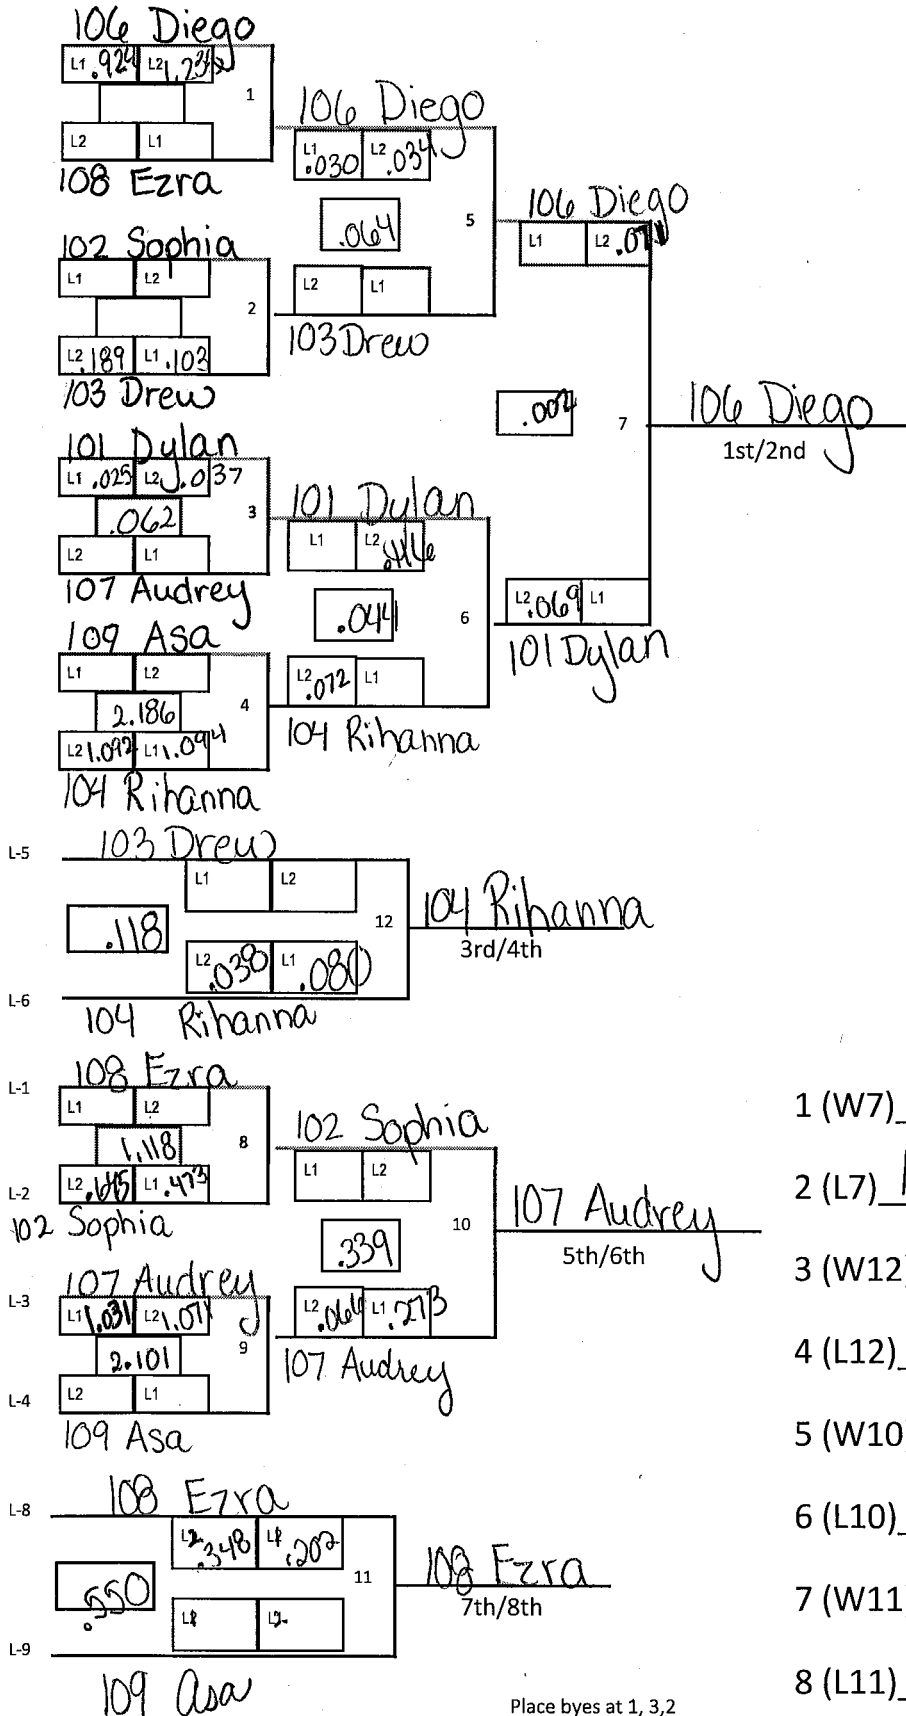

8-CAR SINGLE ELIMINATION

City KCMO

Div. S Date 4/19

Place bytes at 1, 3, 2