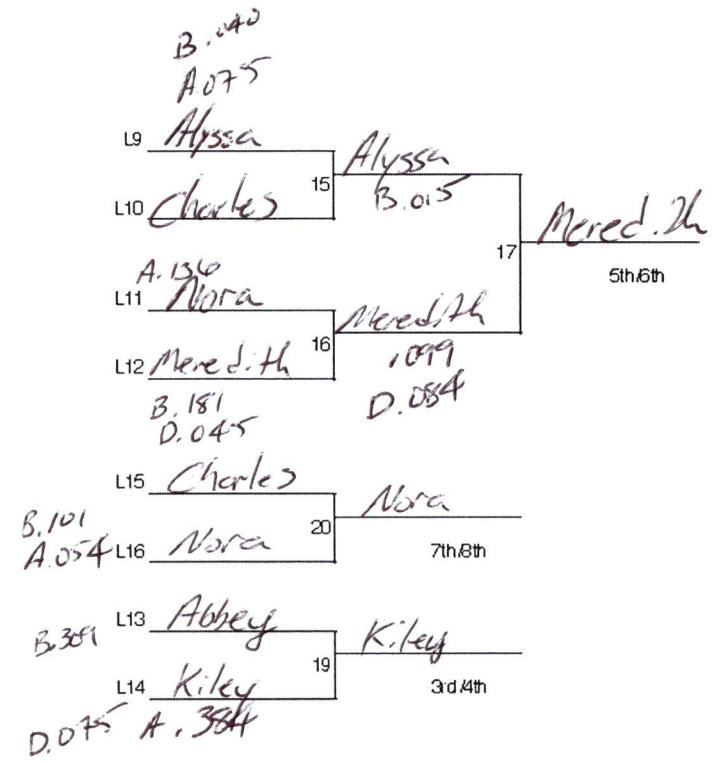

Race City: SEGA SBD Division: Super PM
 Date: 4-1-23

FirstEnergy All-American Soap Box Derby
 16 Car Single Elimination Bracket

- 1st Place (W18): Peyton
 - 2nd Place (L18): Brighton
 - 3rd Place (W19): Kiley
 - 4th Place (L19): Abby
 - 5th Place (W17): Meredith
 - 6th Place (L17): Alyssa
 - 7th Place (W20): Nora
 - 8th Place (L20): Charles
- Place Byes at: 1,5,3,7