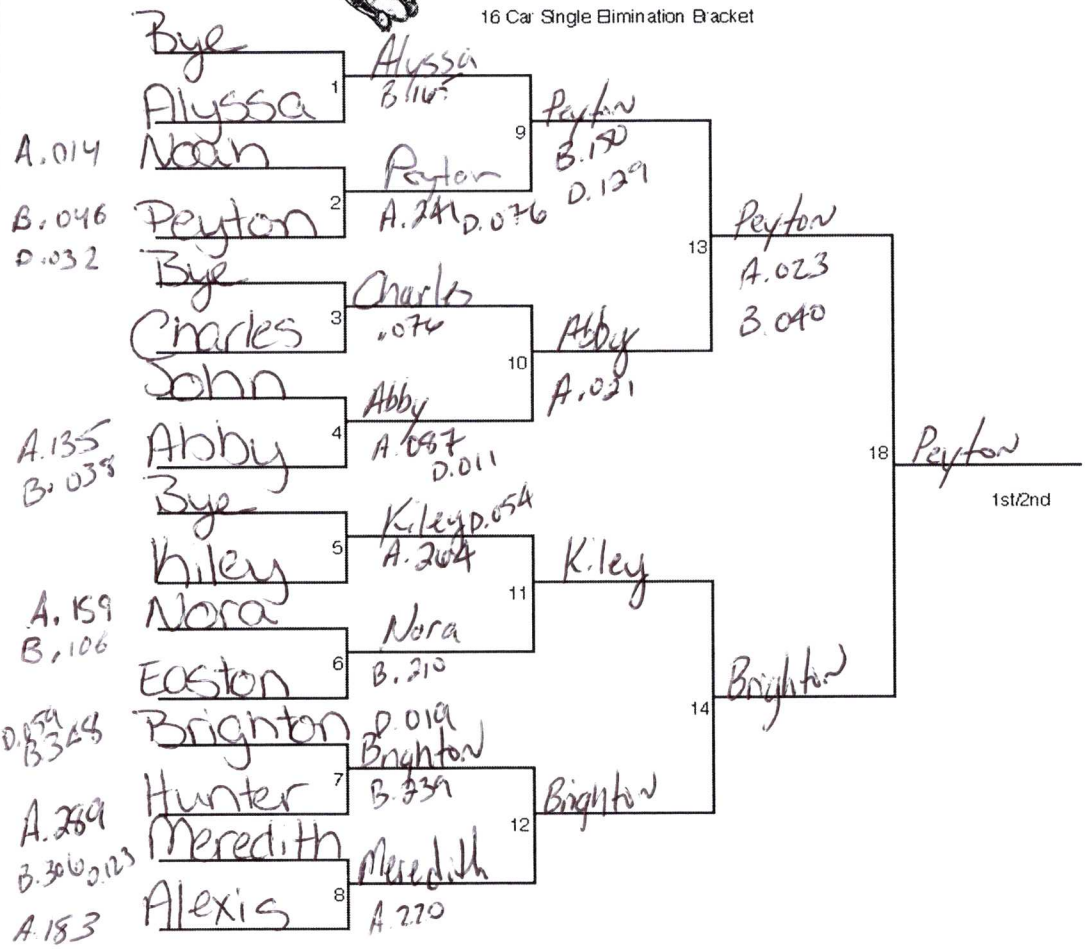

Race City: SEGA SBD Division: Super PM
 Date: 4-1-23

FirstEnergy All-American Soap Box Derby
 16 Car Single Elimination Bracket

- 1st Place (W18): Peyton
 - 2nd Place (L18): Brighton
 - 3rd Place (W19): Kiley
 - 4th Place (L19): Abby
 - 5th Place (W17): Meredith
 - 6th Place (L17): Alyssa
 - 7th Place (W20): Nora
 - 8th Place (L20): Charles
- Place Byes at: 1,5,3,7