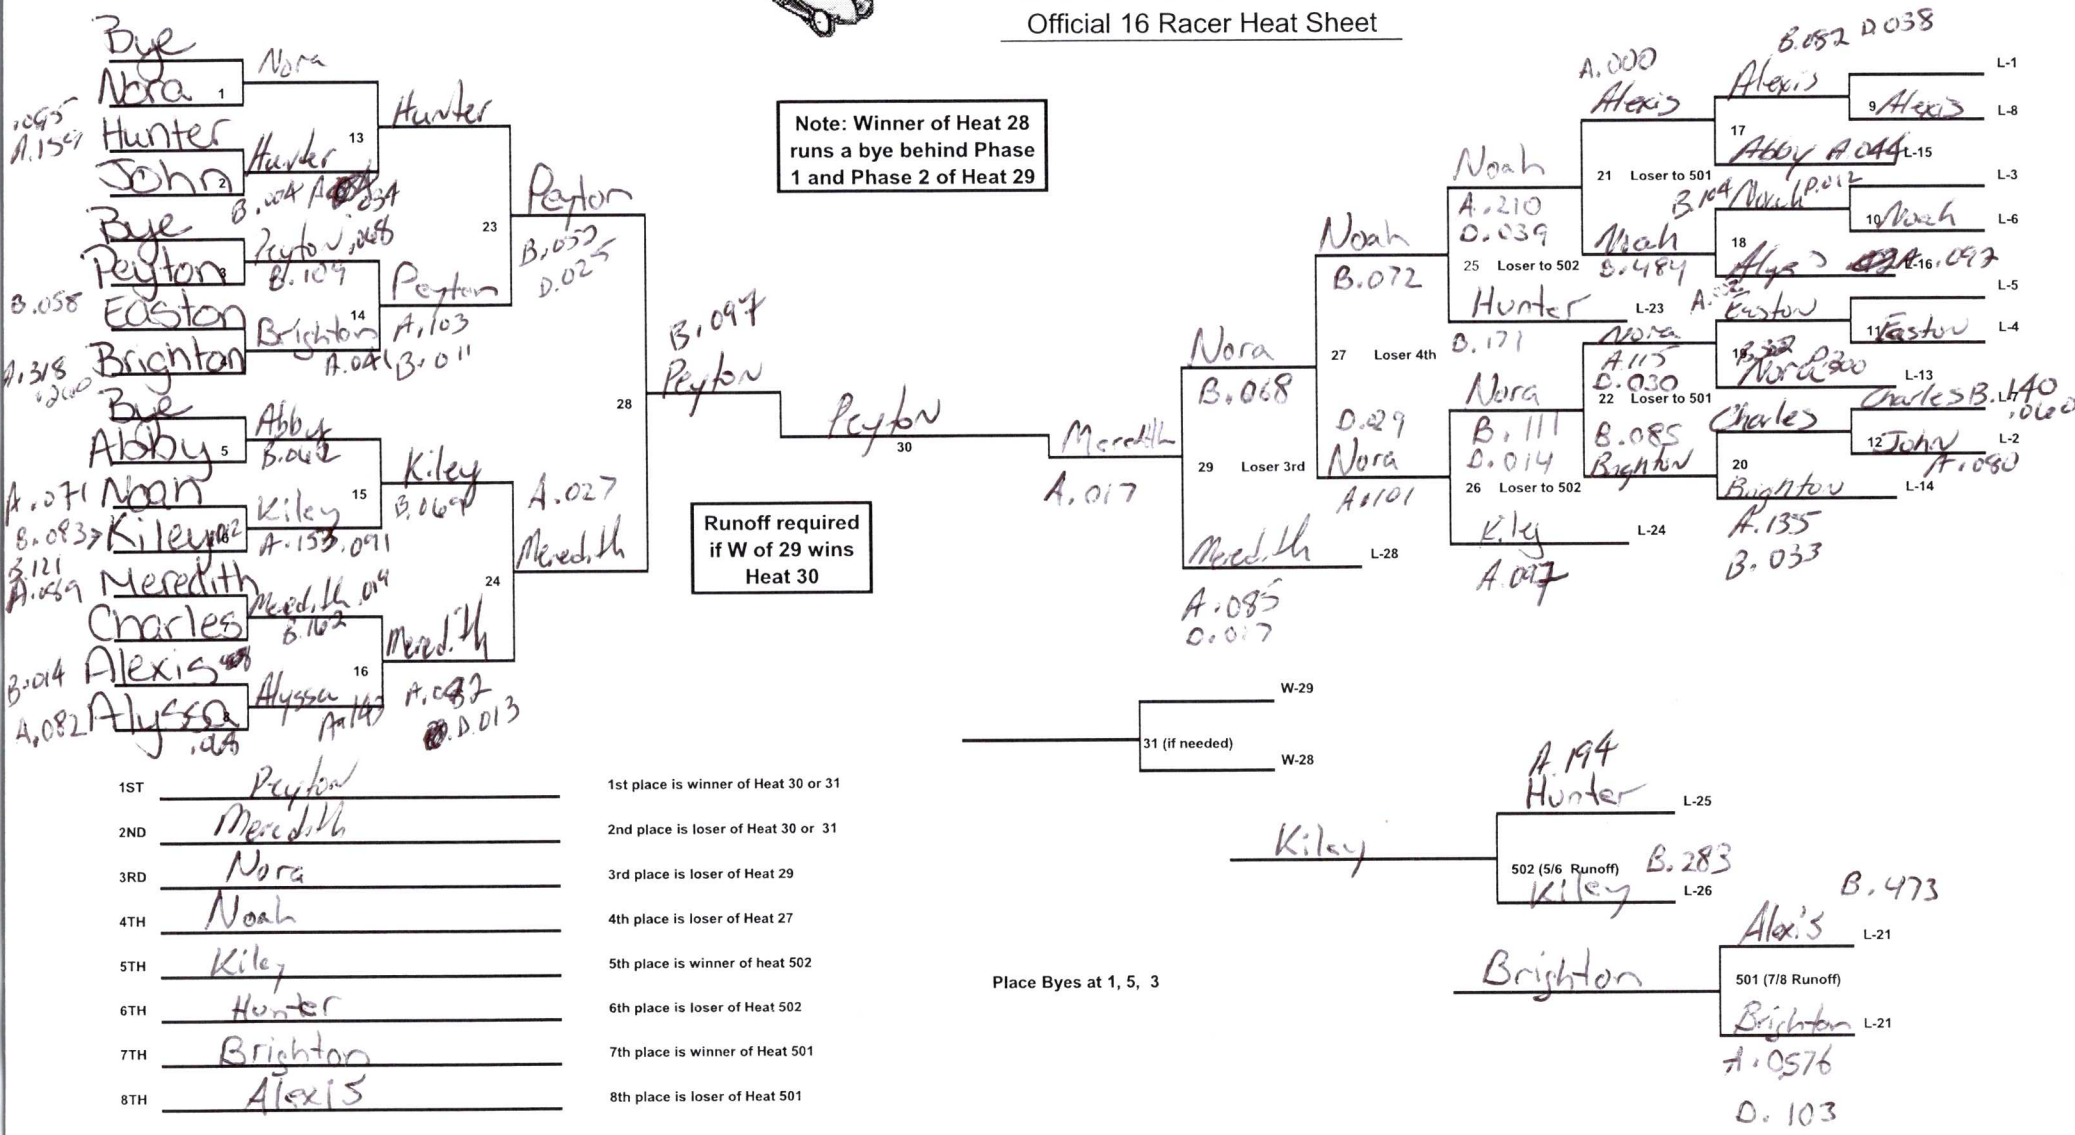

Race City: SEGA

Division: Super AM

Date: 4.10.23

Official 16 Racer Heat Sheet

Note: Winner of Heat 28 runs a bye behind Phase 1 and Phase 2 of Heat 29

Runoff required if W of 29 wins Heat 30

Place Bys at 1, 5, 3