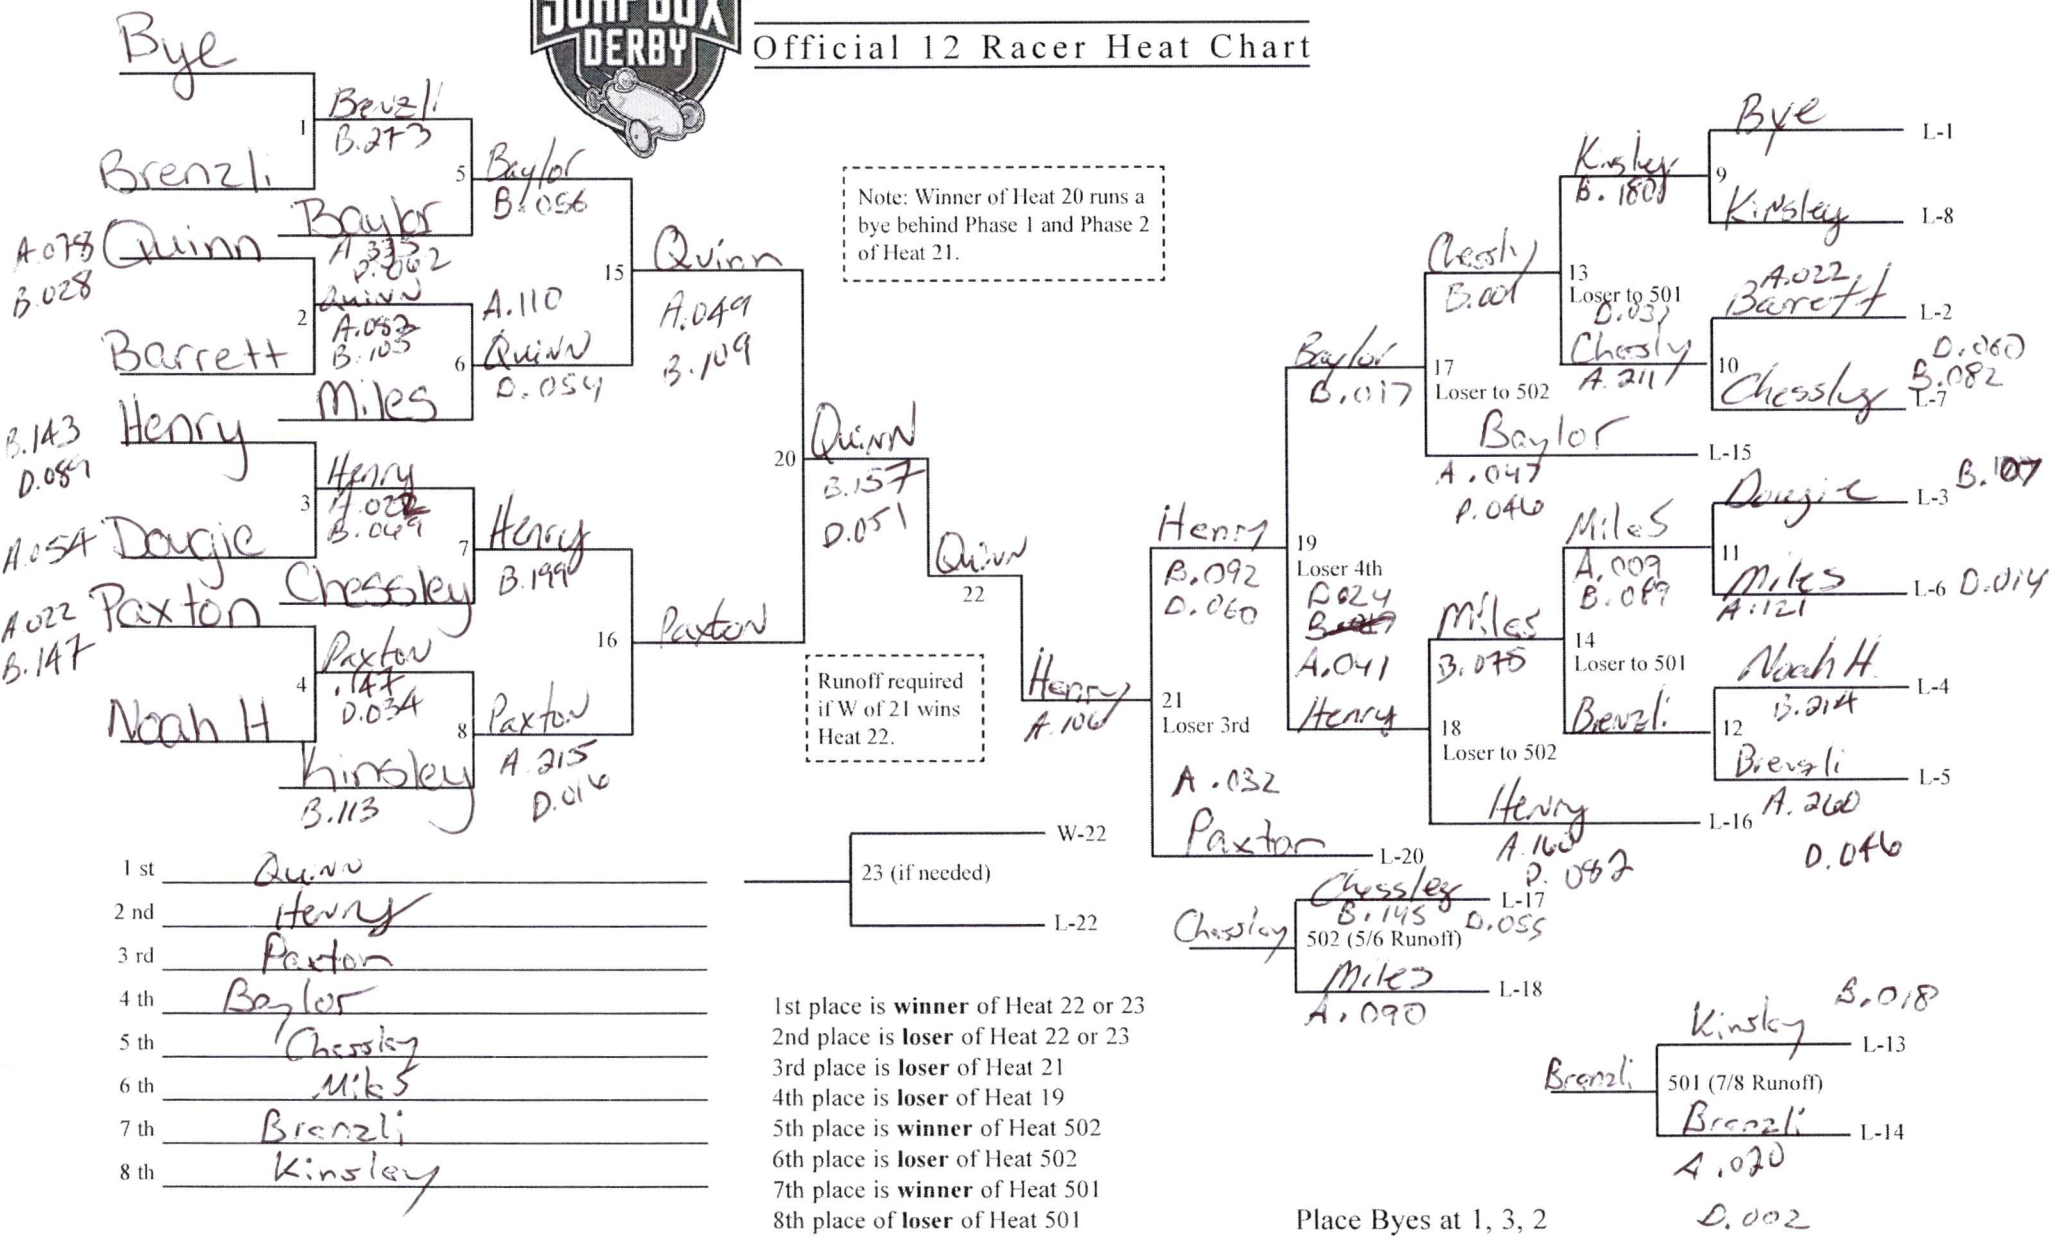

Race City: SEGA Division: Stock AM Date: 4-2-23

Official 12 Racer Heat Chart

1st place is **winner** of Heat 22 or 23
 2nd place is **loser** of Heat 22 or 23
 3rd place is **loser** of Heat 21
 4th place is **loser** of Heat 19
 5th place is **winner** of Heat 502
 6th place is **loser** of Heat 502
 7th place is **winner** of Heat 501
 8th place of **loser** of Heat 501