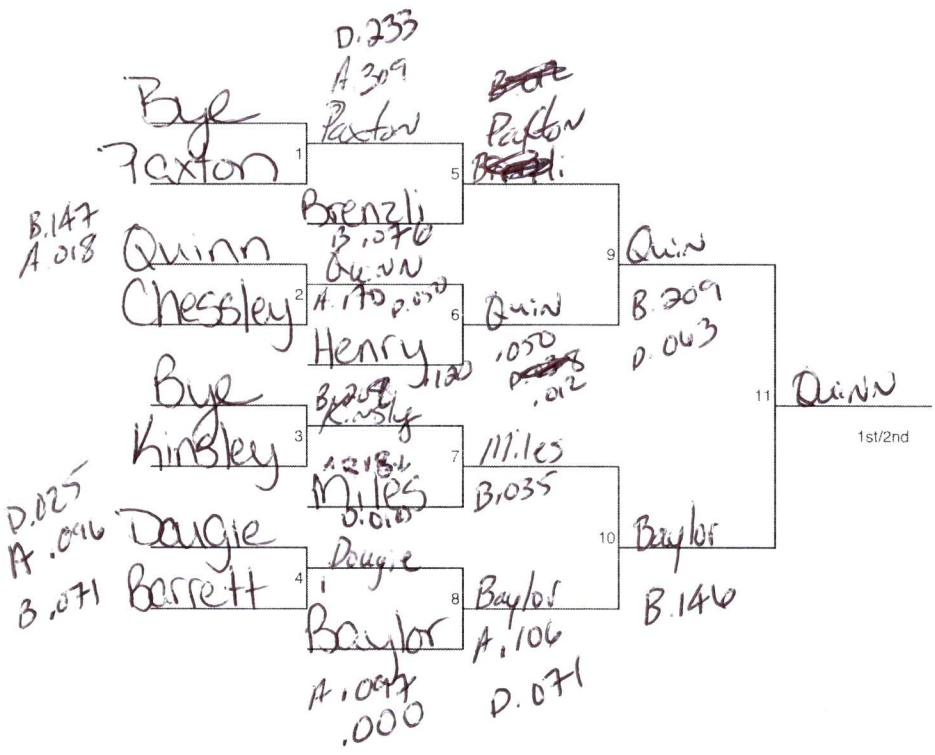

Race City: SEGA Division: Stock PM
 Date: 4-1-23

FirstEnergy All-American
 Soap Box Derby
 12 Car Single Elimination Bracket

- 1st Place (W11): Quinn
- 2nd Place (L11): Baylor
- 3rd Place (W16): Miles
- 4th Place (L16): Paxton
- 5th Place (W14): Henry
- 6th Place (L14): Kinsley
- 7th Place (W15): Brevli
- 8th Place (L15): Dogie