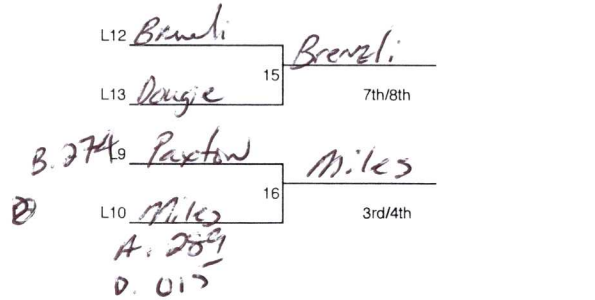

Race City: SEGA Division: Stock PM
 Date: 4-1-23

FirstEnergy All-American
 Soap Box Derby
 12 Car Single Elimination Bracket

- 1st Place (W11): Quinn
- 2nd Place (L11): Baylor
- 3rd Place (W16): Miles
- 4th Place (L16): Paxton
- 5th Place (W14): Henry
- 6th Place (L14): Kinsley
- 7th Place (W15): Brevli
- 8th Place (L15): Dogie