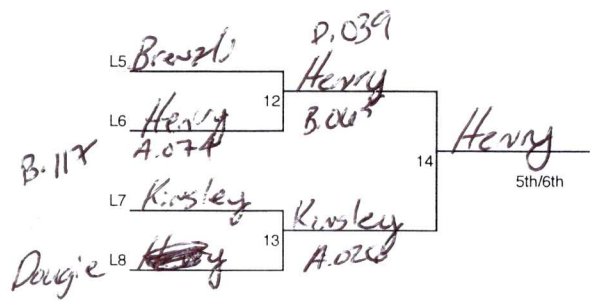

Race City: SEGA Division: Stock PM
 Date: 4-1-23

FirstEnergy All-American
 Soap Box Derby
 12 Car Single Elimination Bracket

- 1st Place (W11): Quinn
- 2nd Place (L11): Baylor
- 3rd Place (W16): Miles
- 4th Place (L16): Paxton
- 5th Place (W14): Henry
- 6th Place (L14): Kinsley
- 7th Place (W15): Brevli
- 8th Place (L15): Dogie