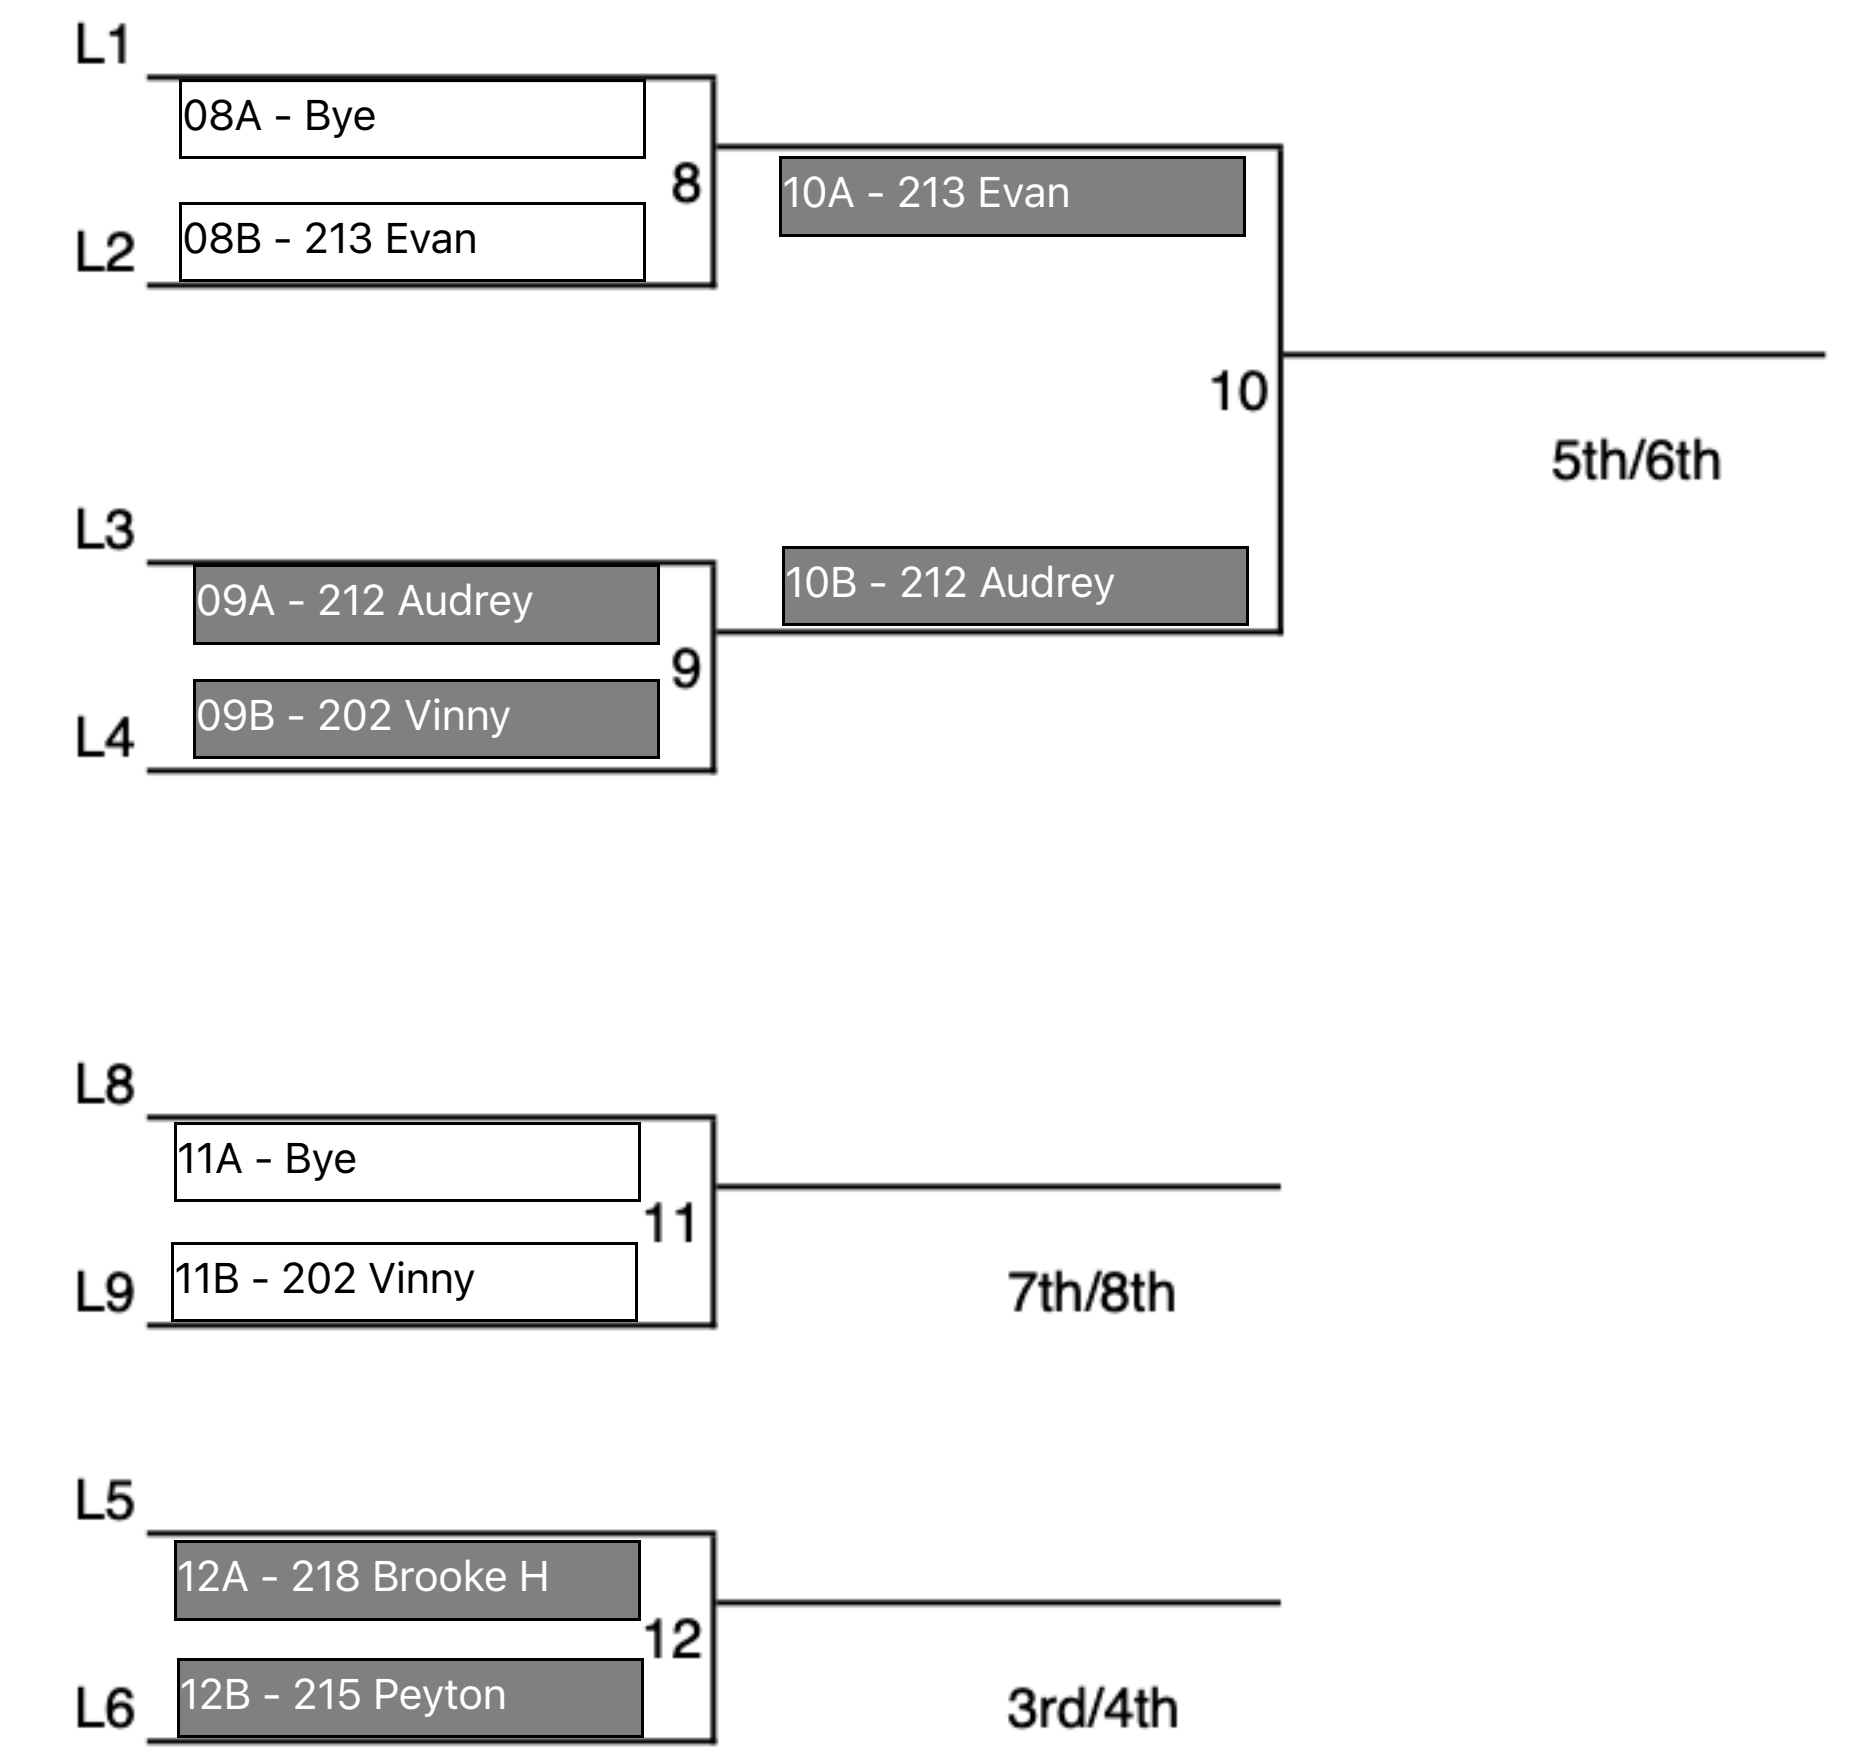

Chart Name: Sat Single SS

Race City: CHICAGO Division: SUPERSTOCK

Date: MARCH 18, 2023

FirstEnergy All-American Soap Box Derby

8 Car Single Elimination Bracket

- 1st Place (W7):
- 2nd Place (L7):
- 3rd Place (W12):
- 4th Place (L12):
- 5th Place (W10):
- 6th Place: (L10):
- 7th Place (W11):
- 8th Place (L11):