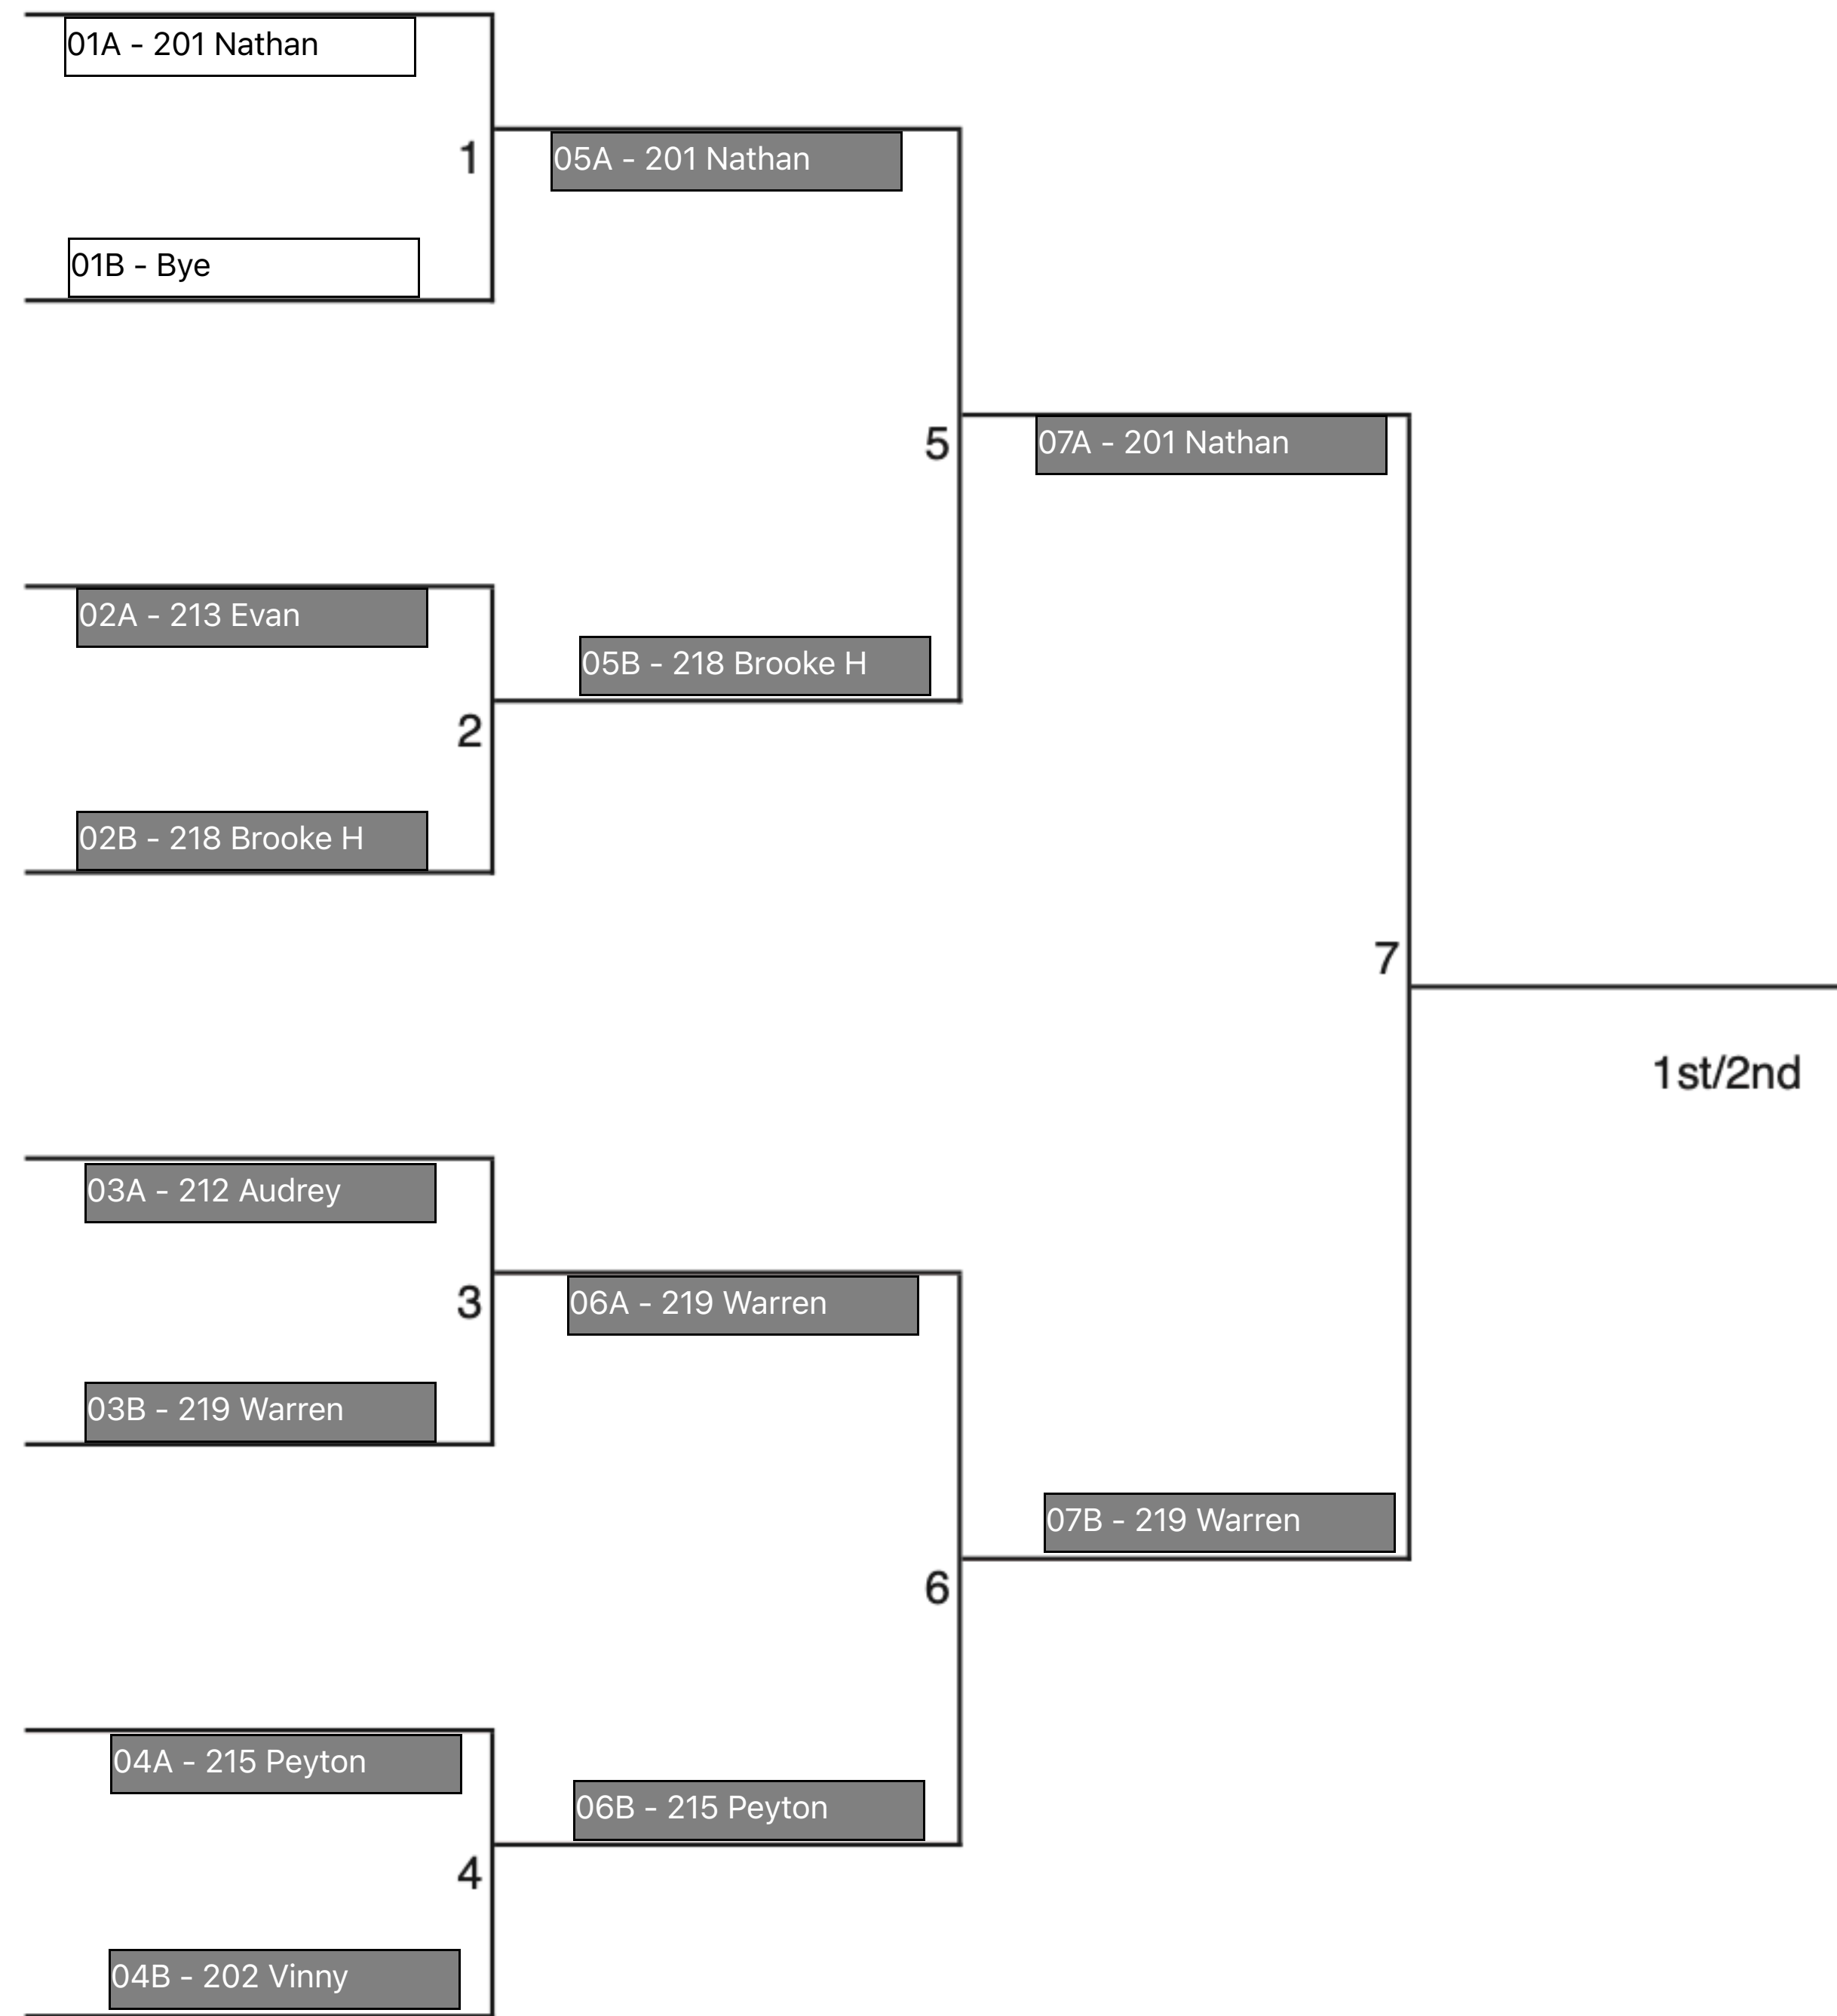

Chart Name: Sat Single SS

Race City: CHICAGO Division: SUPERSTOCK

Date: MARCH 18, 2023

FirstEnergy All-American Soap Box Derby

8 Car Single Elimination Bracket

- 1st Place (W7):
- 2nd Place (L7):
- 3rd Place (W12):
- 4th Place (L12):
- 5th Place (W10):
- 6th Place: (L10):
- 7th Place (W11):
- 8th Place (L11):