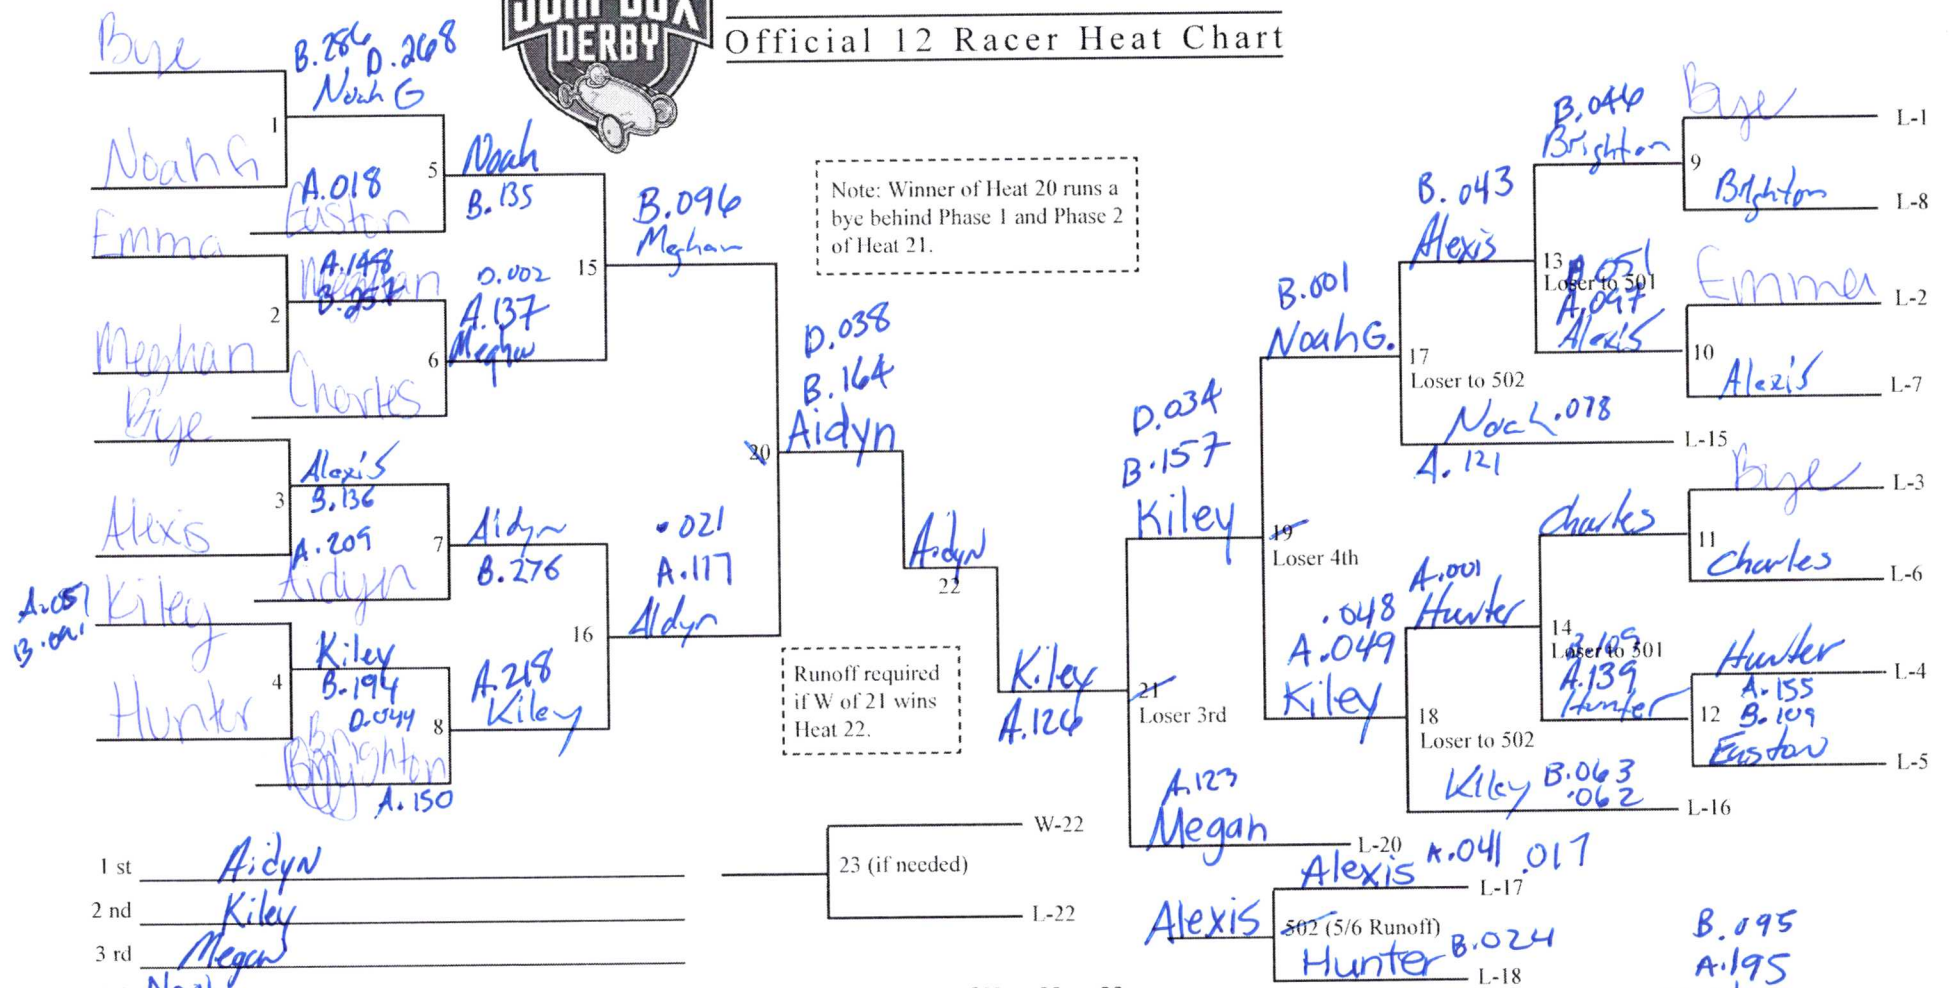

Race City: SEGA

Division: Super

Date: 1-15-23

Official 12 Racer Heat Chart

Note: Winner of Heat 20 runs a bye behind Phase 1 and Phase 2 of Heat 21.

Runoff required if W of 21 wins Heat 22.

- 1 st Aidyn
- 2 nd Kiley
- 3 rd Megan
- 4 th Noah
- 5 th Alexis
- 6 th Hunter
- 7 th Brighton
- 8 th Charles

1st place is **winner** of Heat 22 or 23
 2nd place is **loser** of Heat 22 or 23
 3rd place is **loser** of Heat 21
 4th place is **loser** of Heat 19
 5th place is **winner** of Heat 502
 6th place is **loser** of Heat 502
 7th place is **winner** of Heat 501
 8th place of **loser** of Heat 501