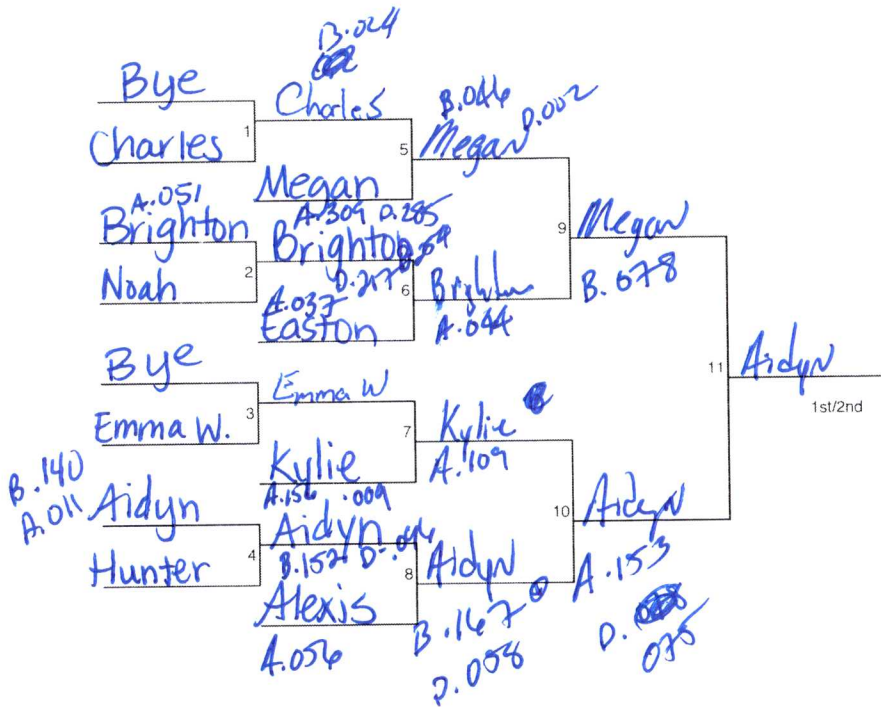

Race City: SEGA Division: Super

Date: 1/18/23

FirstEnergy All-American Soap Box Derby
12 Car Single Elimination Bracket

- 1st Place (W11): Aidyn
- 2nd Place (L11): Megan
- 3rd Place (W16): Kylee
- 4th Place (L16): Brighton
- 5th Place (W14): Alexis
- 6th Place (L14): Easton
- 7th Place (W15): Emma
- 8th Place (L15): Charles