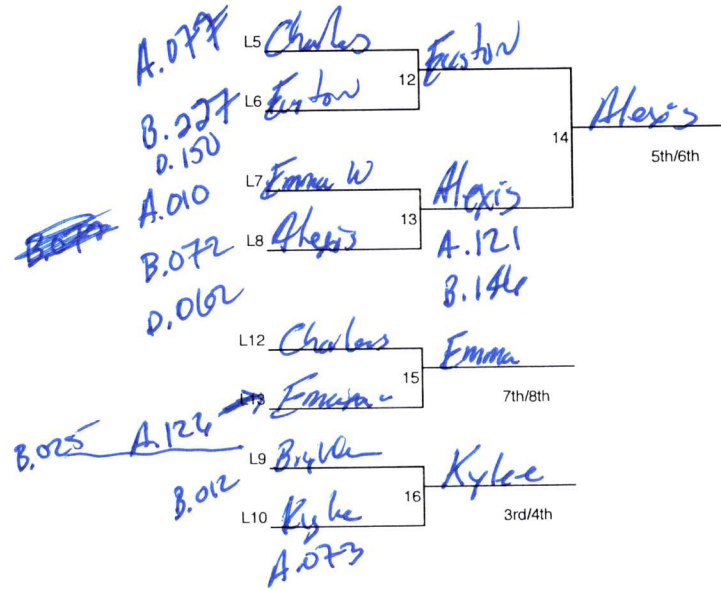

Race City: SEGA Division: Super

Date: 1/18/23

FirstEnergy All-American Soap Box Derby
12 Car Single Elimination Bracket

- 1st Place (W11): Aidyn
- 2nd Place (L11): Megan
- 3rd Place (W16): Kylee
- 4th Place (L16): Brighton
- 5th Place (W14): Alexis
- 6th Place (L14): Easton
- 7th Place (W15): Emma
- 8th Place (L15): Charles