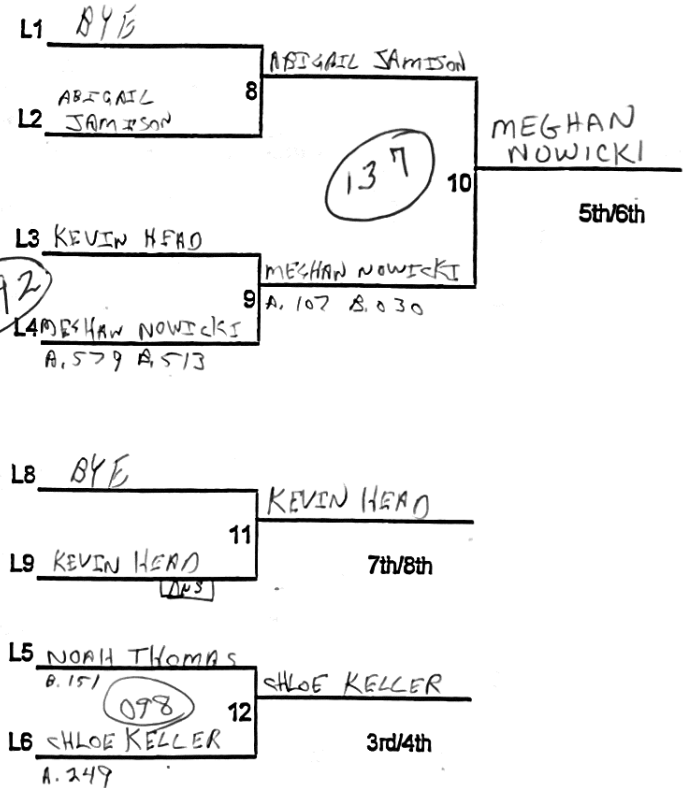

Central Florida Soap Box Derby

Official 8 Racer Heat Chart

Single Elimination

START 3:16
END 5:07

Date: JANUARY 1, 2023
SUPER STOCK PM

Place Byes at 1, 3