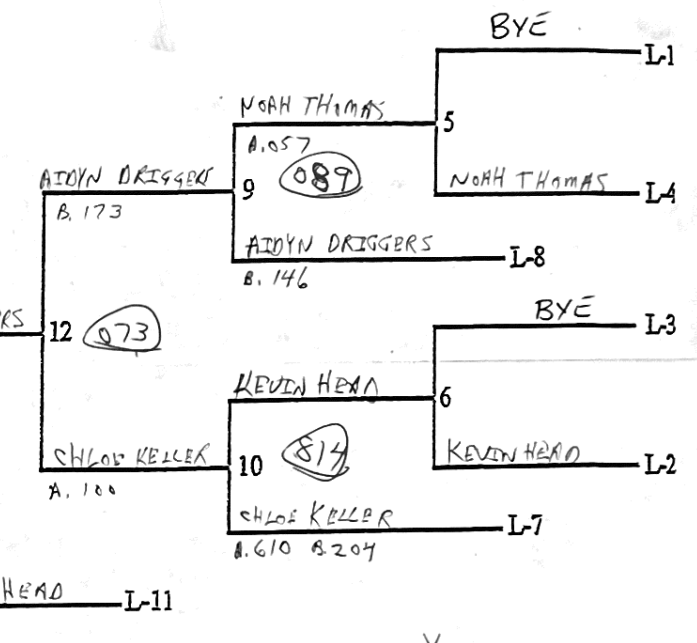

Central Florida Soap Box Derby

Official 8 Racer Heat Chart

Double Elimination

Date: December 31, 2022
Super Stock Am

MEGHAN NOWICKI
B. 212

ALEXIS HEAD
A. 238

MEGHAN NOWICKI L-14
 B. 166
 ALEXIS HEAD 15 (if needed) [036]
 ALEXIS HEAD W-14
 A. 142

- 1st ALEXIS HEAD
- 2nd MEGHAN NOWICKI
- 3rd AIDYN DRIGGERS
- 4th CHLOE KELLER
- 5th NOAH THOMAS
- 6th KEVIN HEAD
- 7th X X X
- 8th X X X

1st place is winner of Heat 14 or 15
 2nd place is loser of Heat 14 or 15
 3rd place is loser of Heat 13
 4th place is loser of Heat 12
 5th place is winner of Heat 502
 6th place is loser of Heat 502
 7th place is winner of Heat 501
 8th place of loser of Heat 501