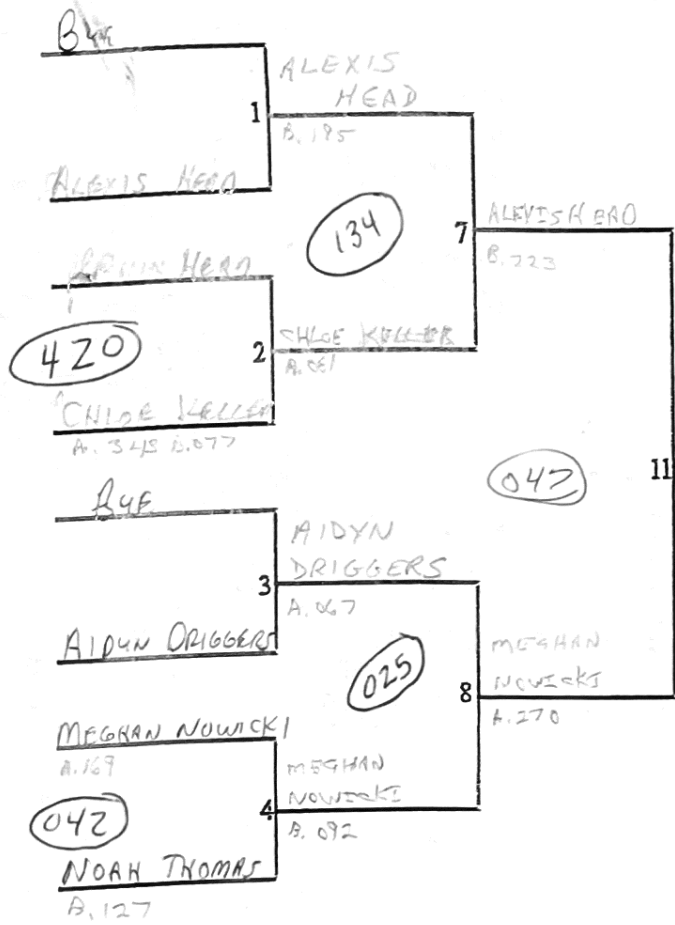

Central Florida Soap Box Derby

Official 8 Racer Heat Chart

Double Elimination

Date: December 31, 2022
Super Stock Am

MEGHAN NOWICKI
B. 212

ALEXIS HEAD
A. 238

MEGHAN NOWICKI L-14
 B. 166
 ALEXIS HEAD 15 (if needed) [036]
 ALEXIS HEAD W-14
 A. 142

- 1st ALEXIS HEAD
- 2nd MEGHAN NOWICKI
- 3rd AIDYN DRIGGERS
- 4th CHLOE KELLER
- 5th NOAH THOMAS
- 6th KEVIN HEAD
- 7th X X X
- 8th X X X

1st place is winner of Heat 14 or 15
 2nd place is loser of Heat 14 or 15
 3rd place is loser of Heat 13
 4th place is loser of Heat 12
 5th place is winner of Heat 502
 6th place is loser of Heat 502
 7th place is winner of Heat 501
 8th place of loser of Heat 501