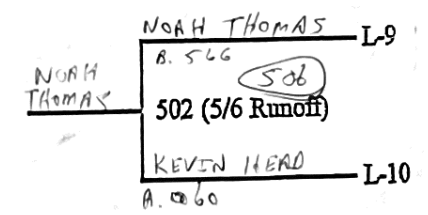

Central Florida Soap Box Derby

Official 8 Racer Heat Chart

Double Elimination

Date: December 31, 2022
Super Stock Am

MEGHAN NOWICKI
B. 212

ALEXIS HEAD
A. 238

MEGHAN NOWICKI L-14
 B. 166
 ALEXIS HEAD 15 (if needed) [036]
 ALEXIS HEAD W-14
 A. 142