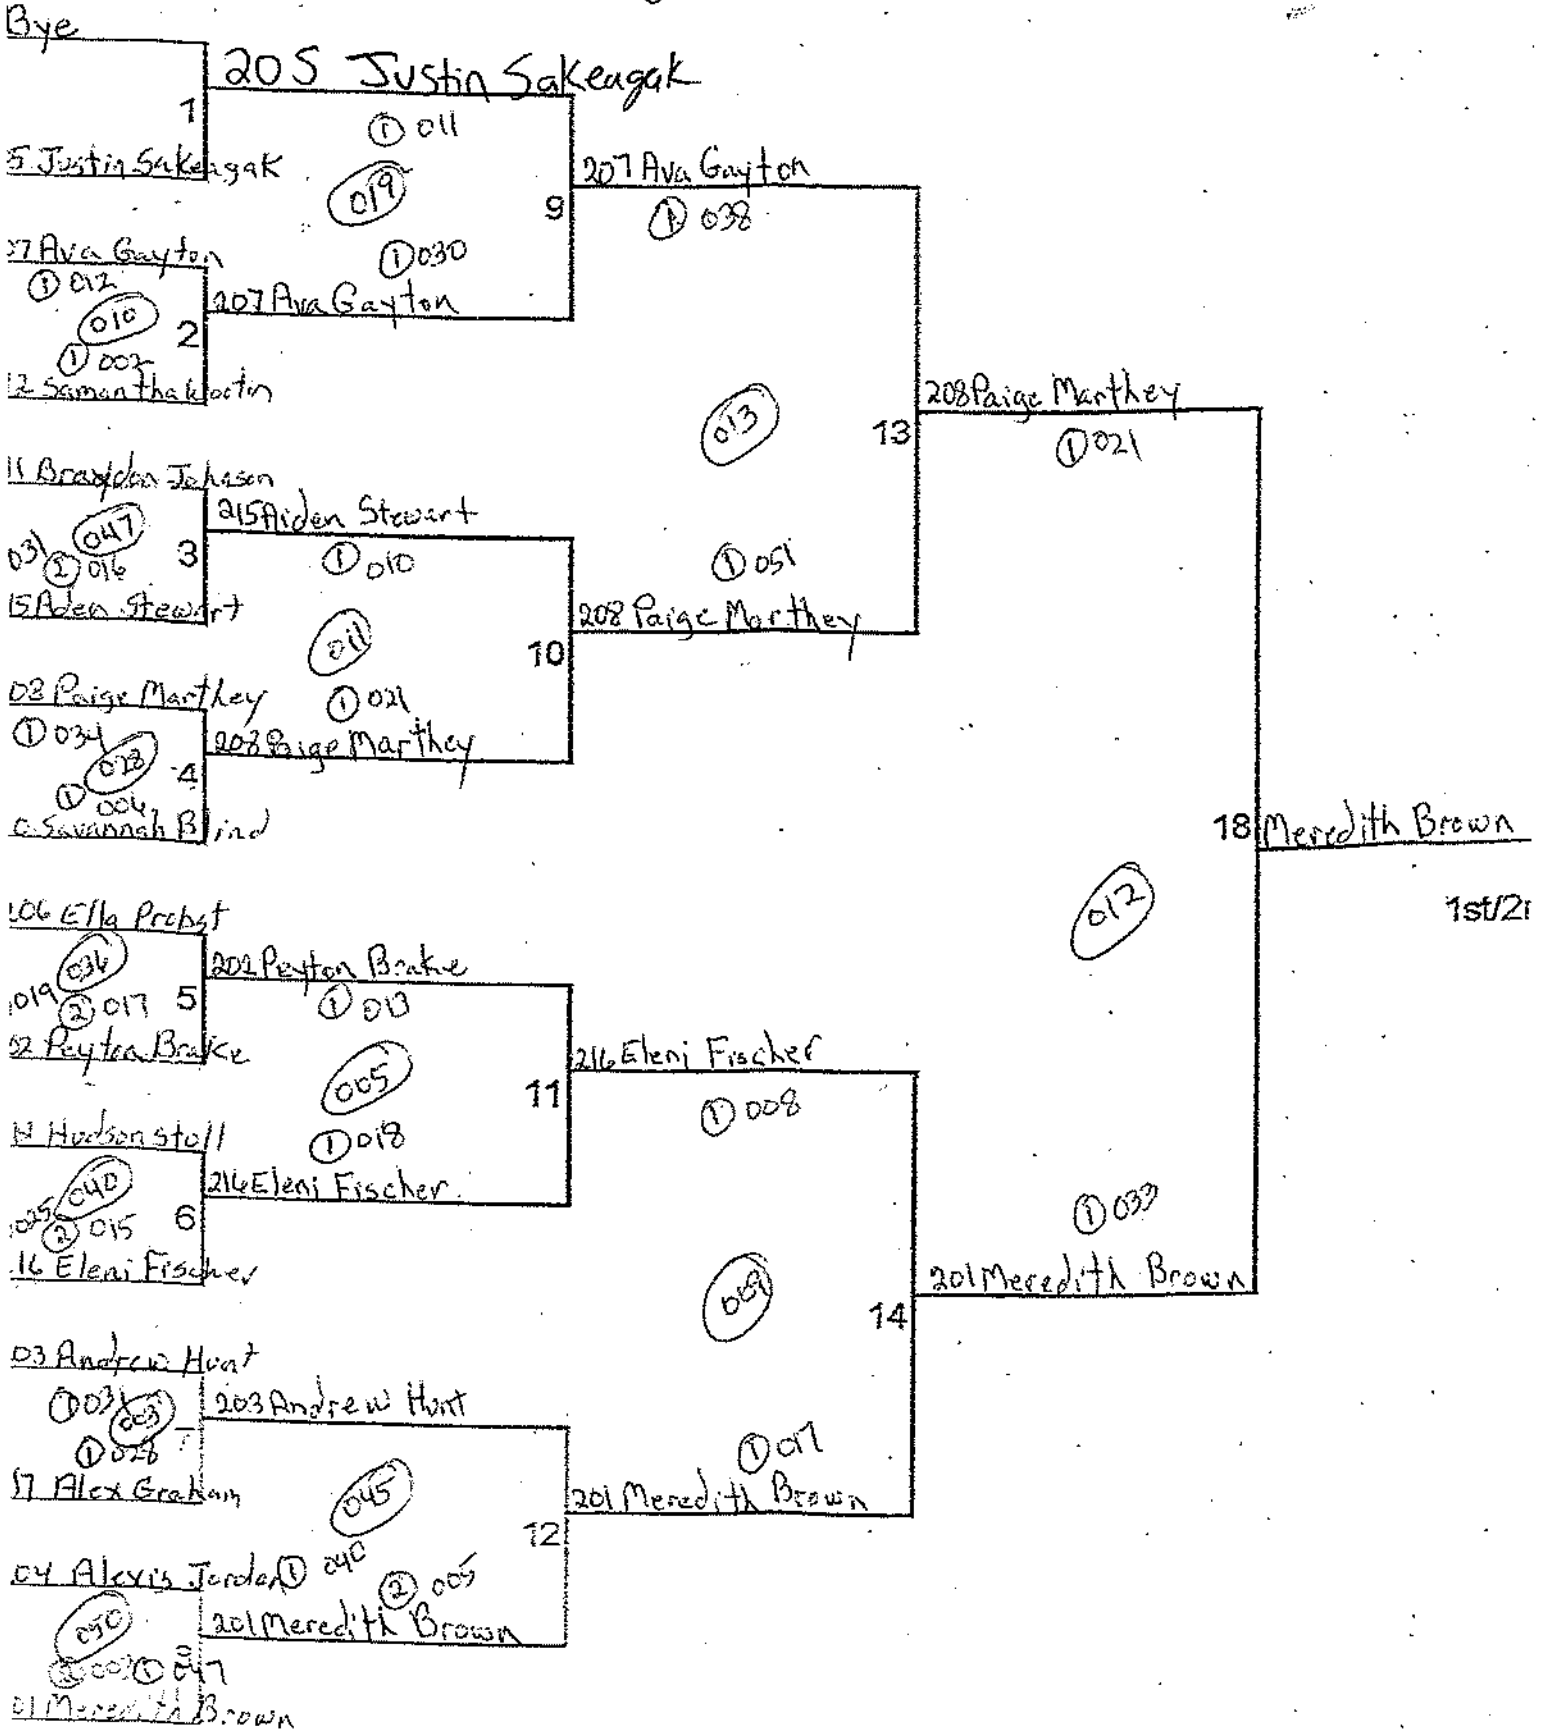

16 Car Single Elimination Bracket

- =(W18): - 1st Meredith Brown = 6th Peyton Brake
- =(L18): - 2nd Paige Martney - 7th Andrew Hunt
- =(W19): - 3rd Eleni Fischer = 8th Justin Sakeagak
- =(L19): - 4th Ava Gayton
- =(W17): - 5th Aiden Stewart