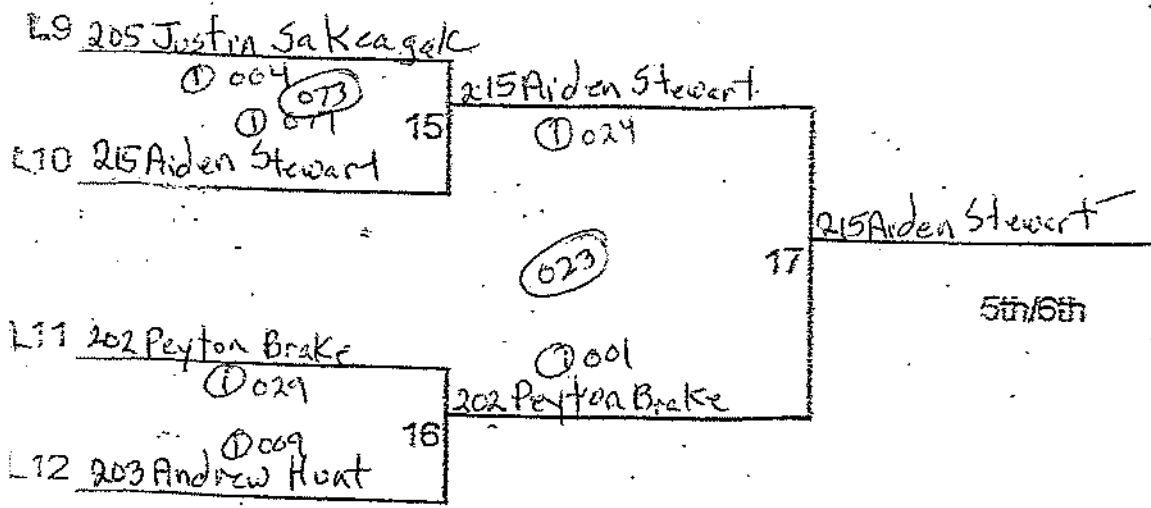

16 Car Single Elimination Bracket

- =(W18): - 1st Meredith Brown = 6th Peyton Brake
- =(L18): - 2nd Paige Martney - 7th Andrew Hunt
- =(W19): - 3rd Eleni Fischer = 8th Justin Sakeagak
- =(L19): - 4th Ava Gayton
- =(W17): - 5th Aiden Stewart