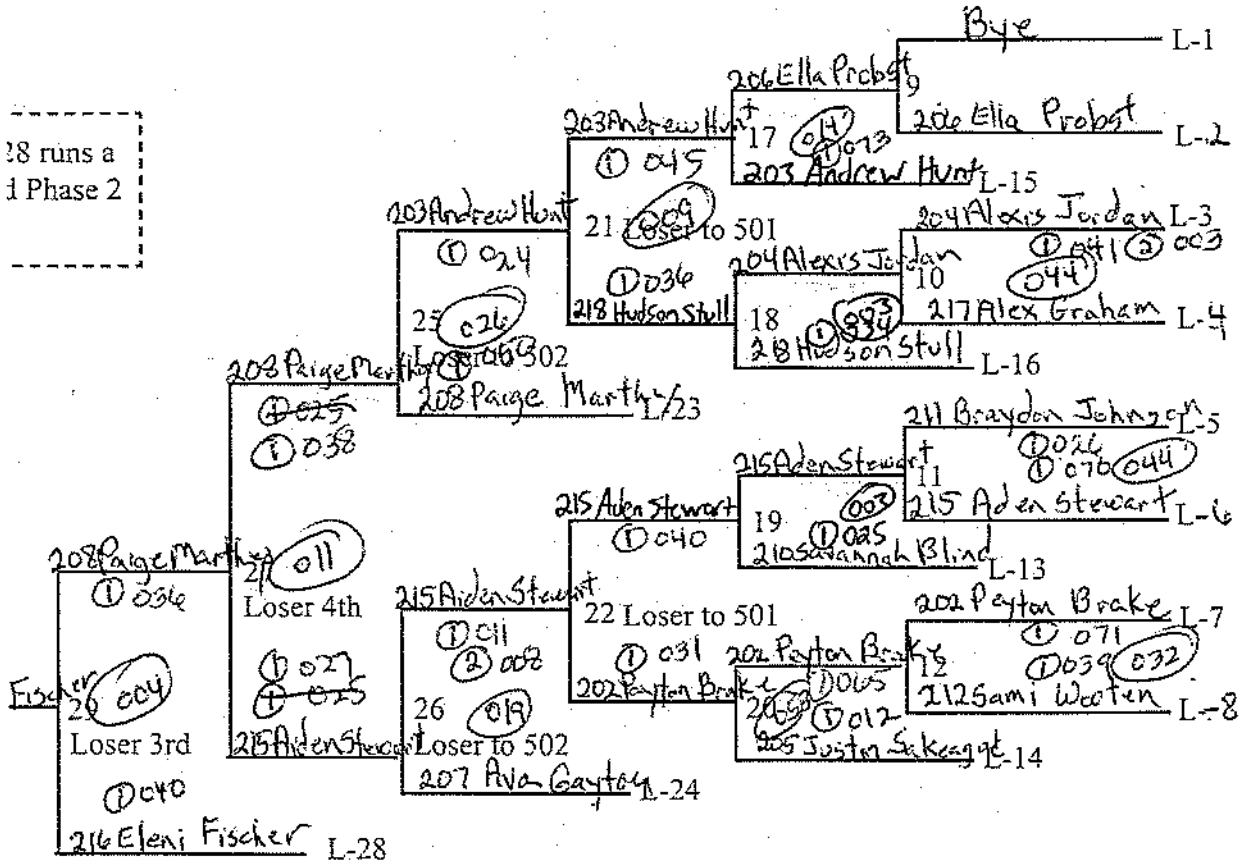

Date: Sun 12-11-2022

Heat Chart

18 runs a  
1 Phase 2

5-30

50

0 or 31

or 31

502

2

501

1

Place Byes at 1, 5, 3.