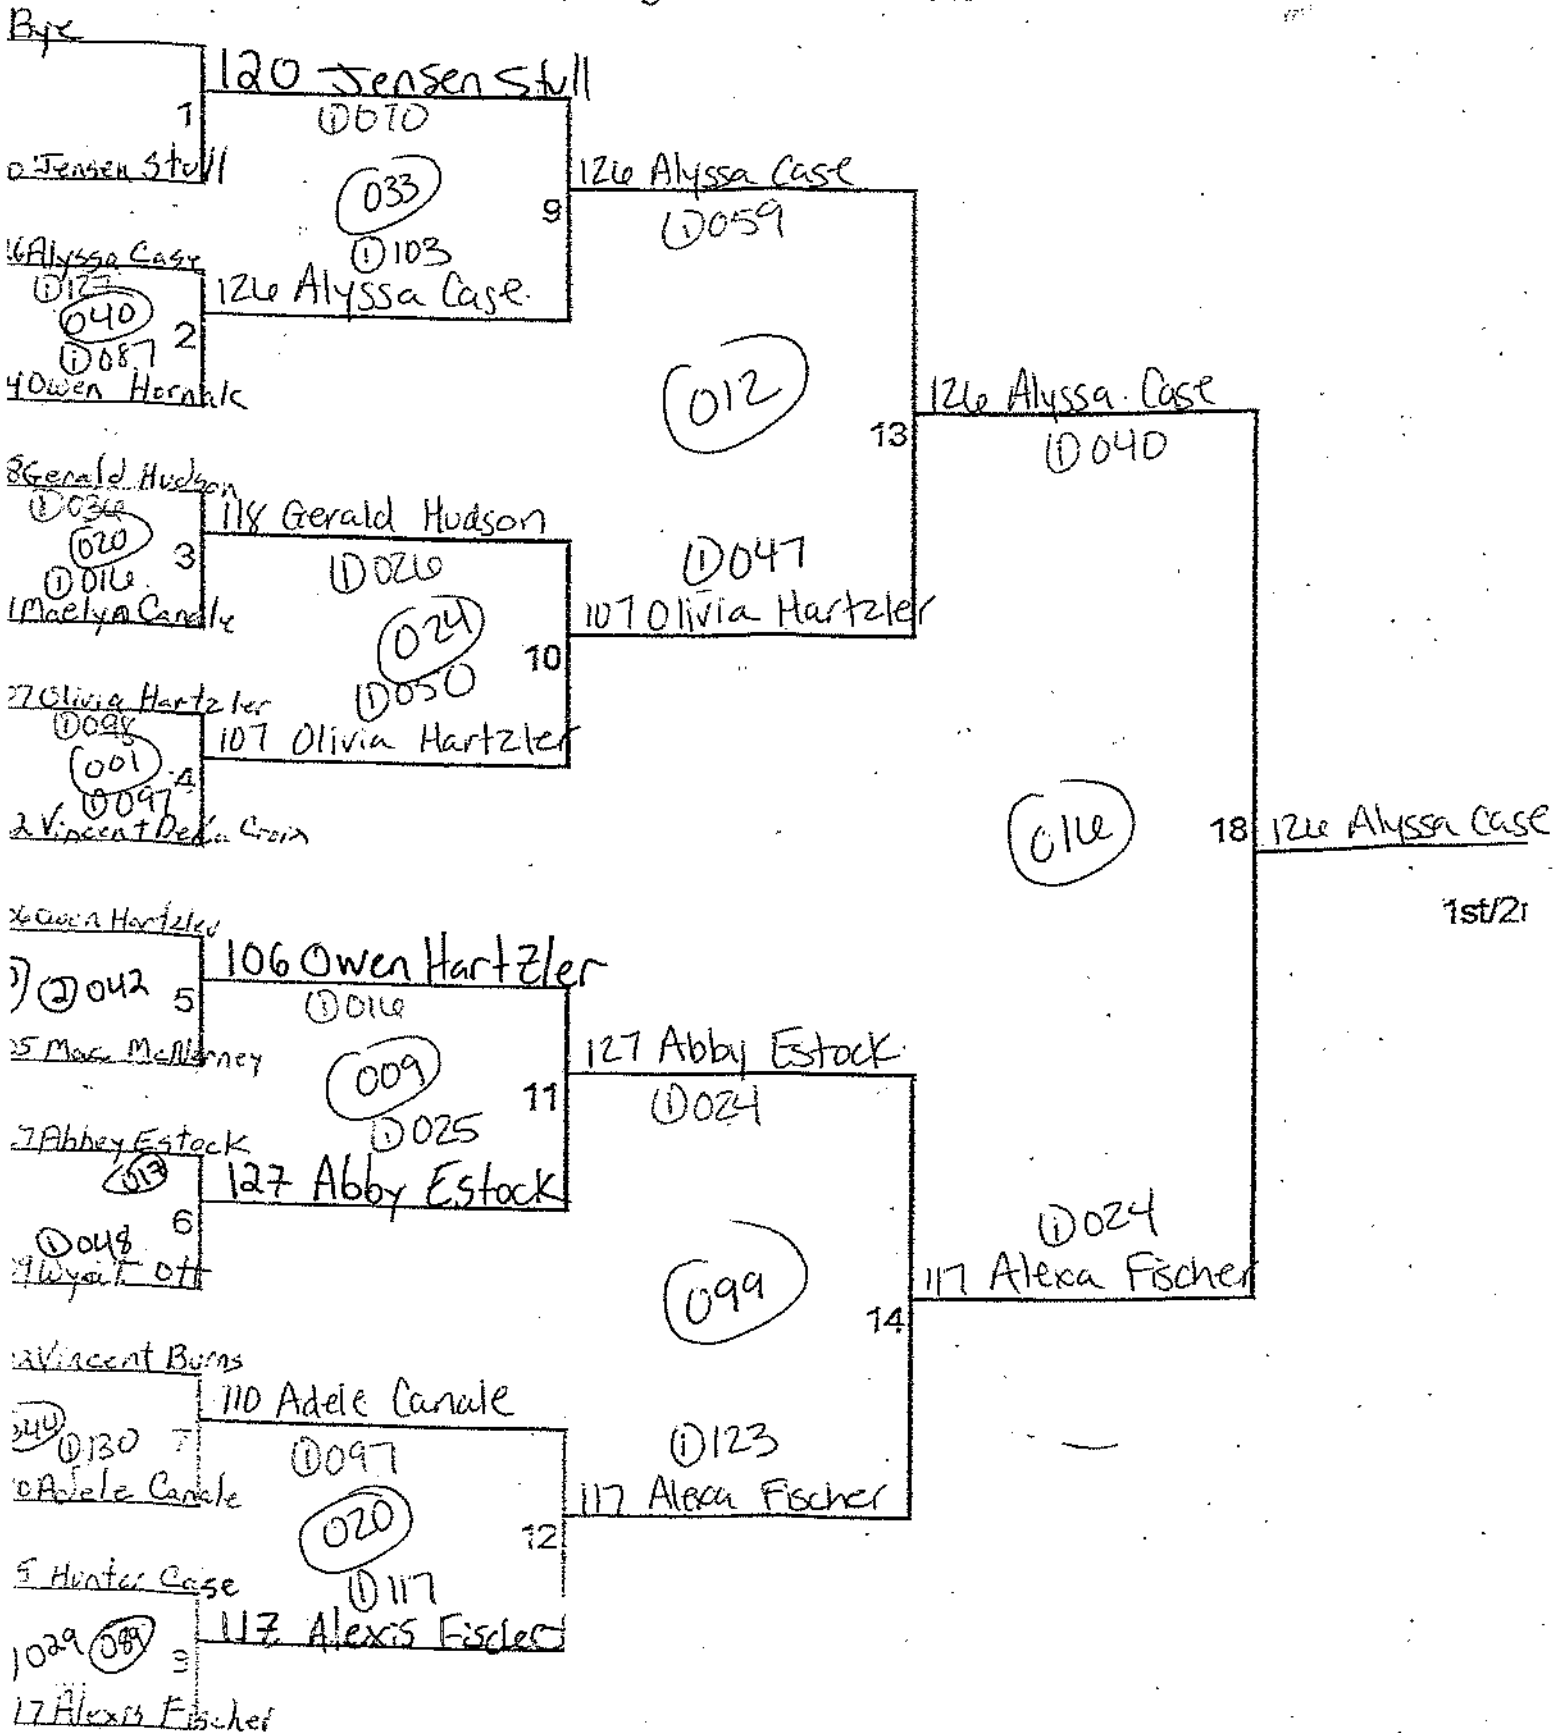

# Stock Single

SUN 12-11-2022

## 16 Car Single Elimination Bracket

- = (W18): — 1<sup>st</sup> 126 Alyssia Case — 6<sup>th</sup> 120 Jensen Stull
- = (L18): — 2<sup>nd</sup> 117 Alexa Fischer — 7<sup>th</sup> 110 Adele Canale
- = (W19): — 3<sup>rd</sup> 107 Olivia Hartzler — 8<sup>th</sup> 118 Gerald Hudson
- = (L19): — 4<sup>th</sup> 127 Abby Estock
- = (W17): — 5<sup>th</sup> 106 Owen Hartzler