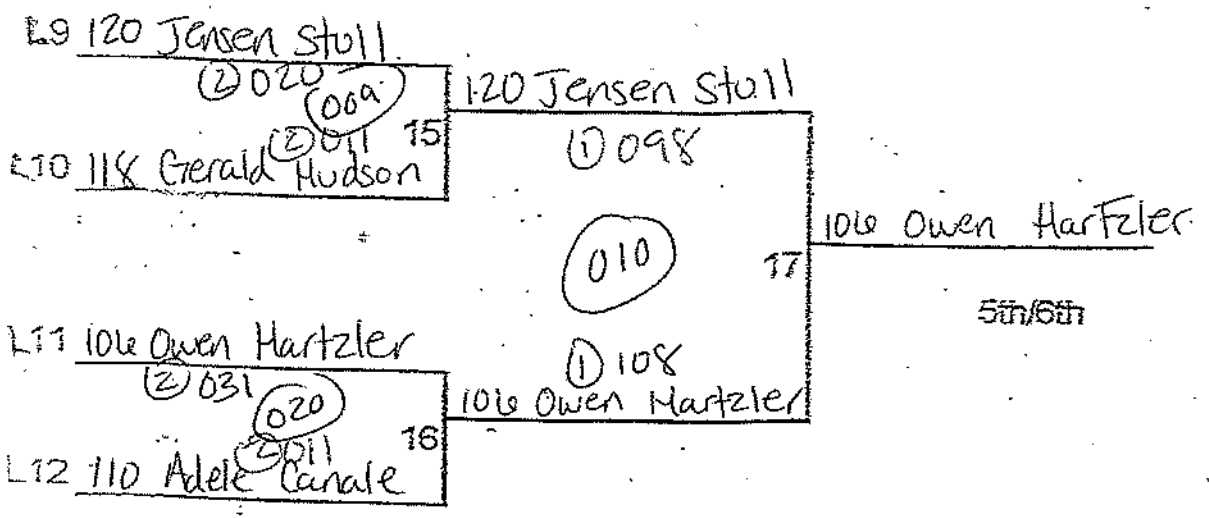

# Stock Single

SUN 12-11-2022

## 16 Car Single Elimination Bracket

- = (W18): — 1<sup>st</sup> 126 Alyssia Case — 6<sup>th</sup> 120 Jensen Stull
- = (L18): — 2<sup>nd</sup> 117 Alexa Fischer — 7<sup>th</sup> 110 Adele Canale
- = (W19): — 3<sup>rd</sup> 107 Olivia Hartzler — 8<sup>th</sup> 118 Gerald Hudson
- = (L19): — 4<sup>th</sup> 127 Abby Estock
- = (W17): — 5<sup>th</sup> 106 Owen Hartzler