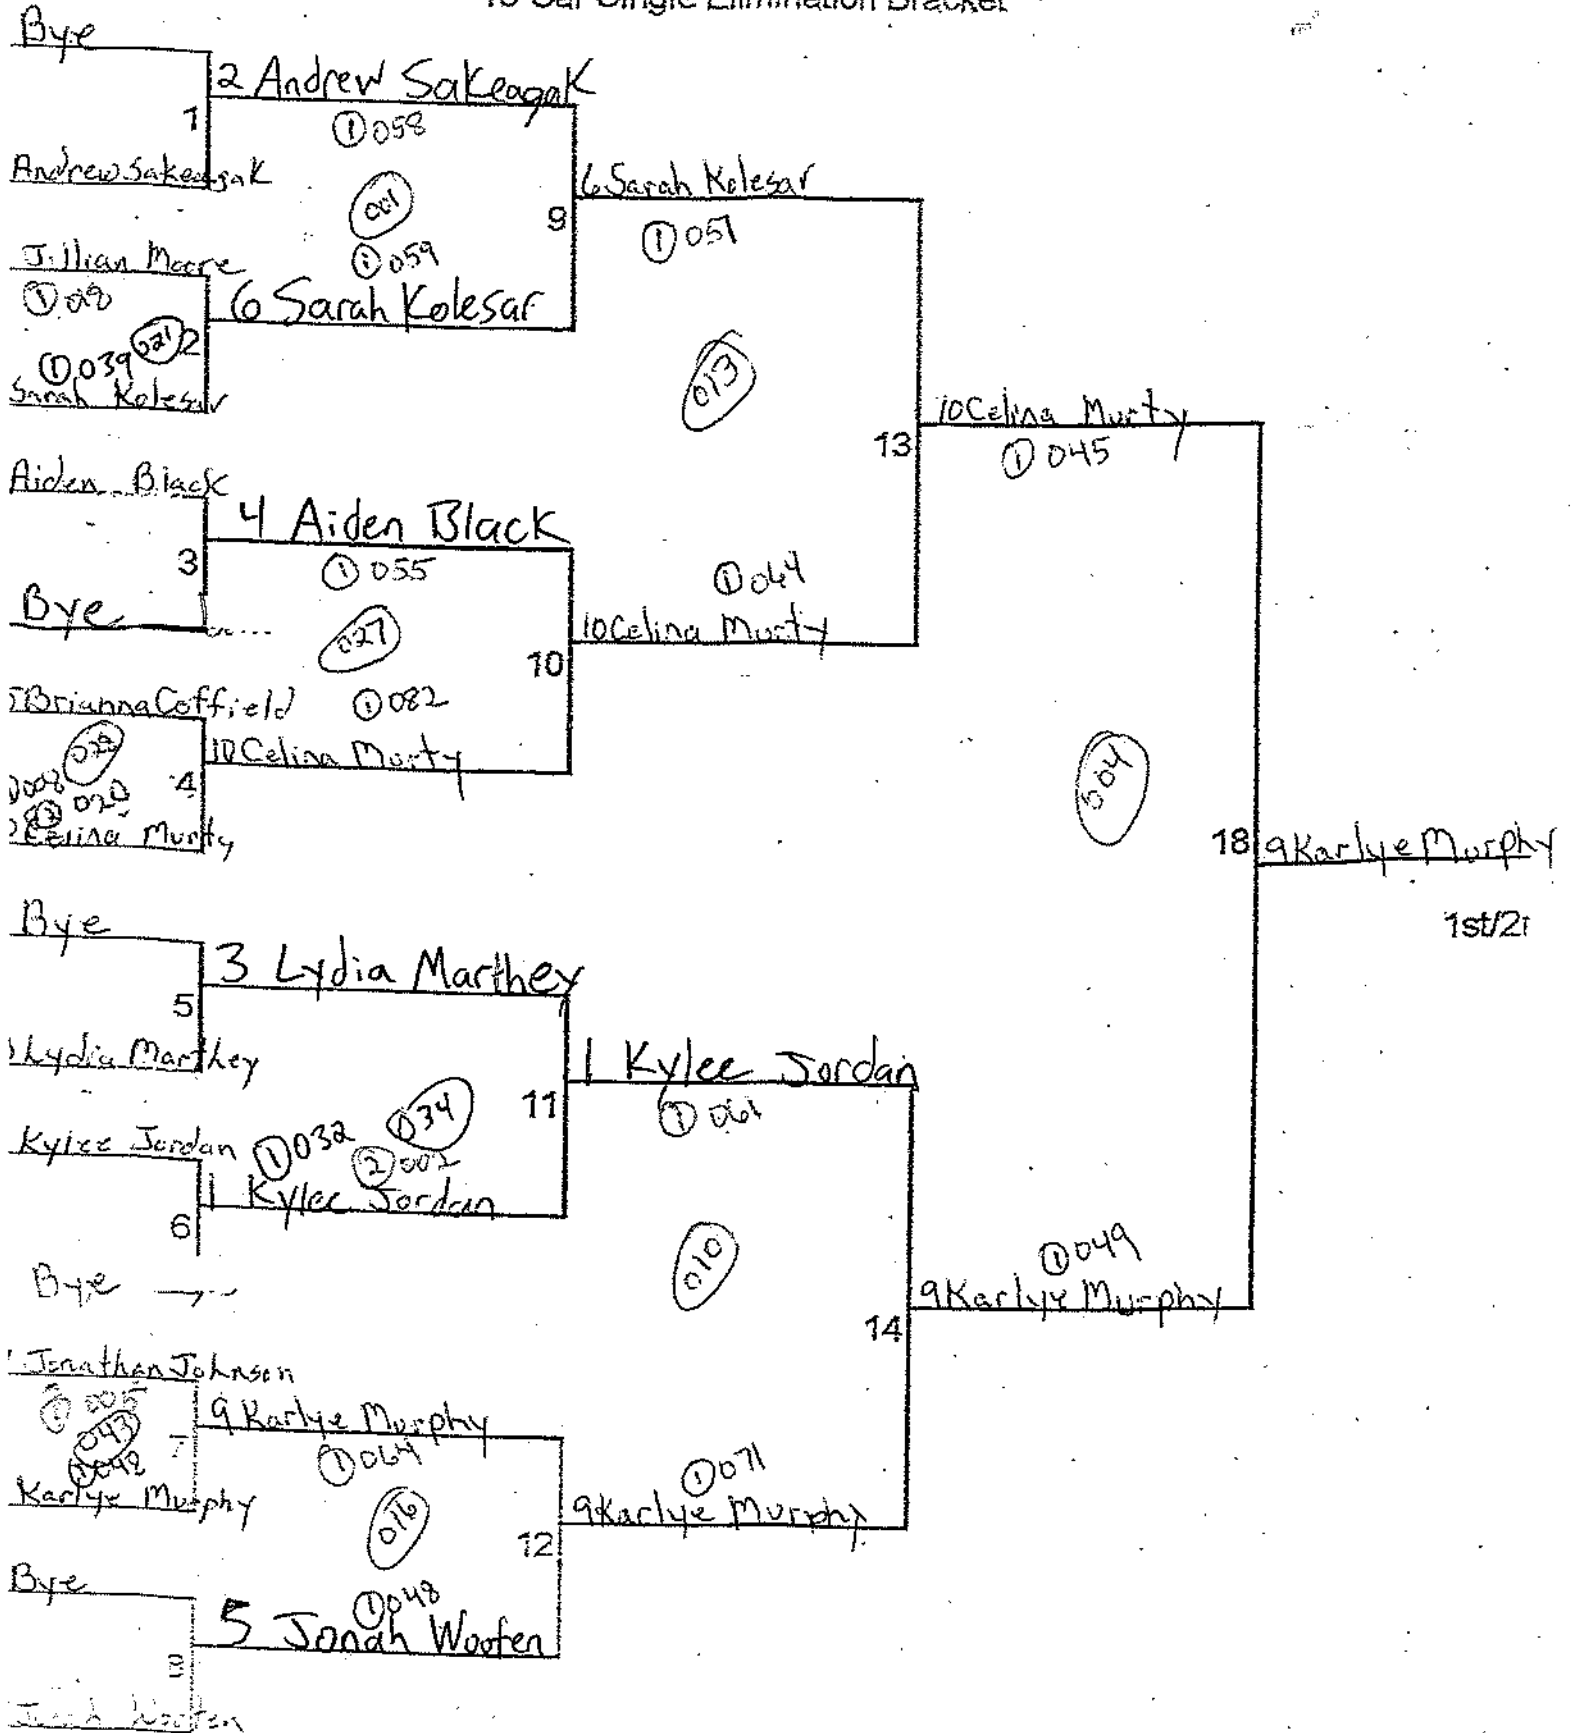

16 Car Single Elimination Bracket

- = (W18): 1st Karlye Murphy 6th Lydia Marthey
- = (L18): 2nd Celina Murty 7th Andrew Sakeagak
- = (W19): 3rd Sarah Kolesar 8th Jonah Wooten
- = (L19): 4th Kylee Jordan
- = (W17): 5th Aiden Black