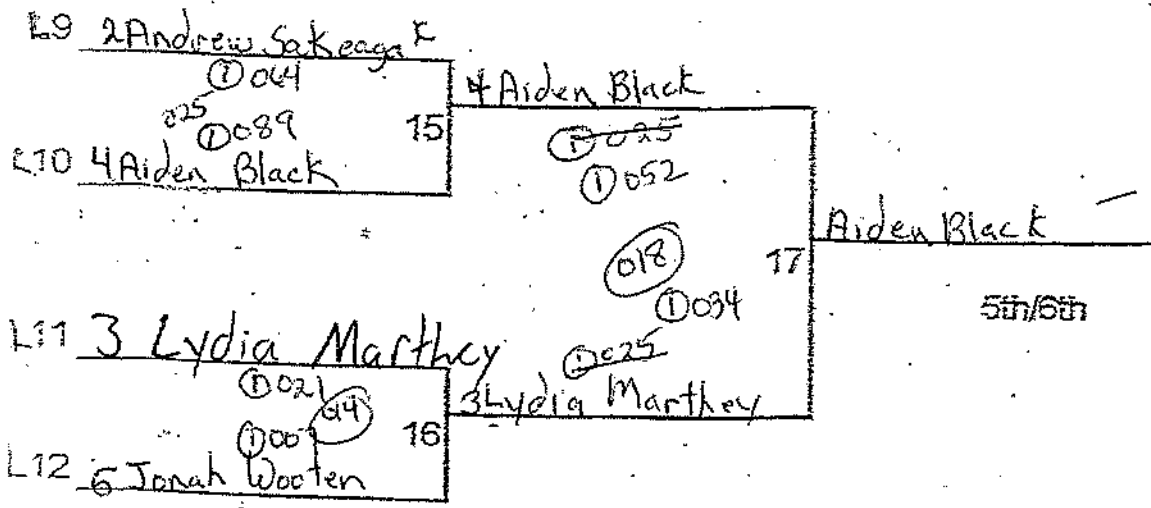

16 Car Single Elimination Bracket

- = (W18): 1st Karlye Murphy 6th Lydia Marthey
- = (L18): 2nd Celina Murty 7th Andrew Sakeagak
- = (W19): 3rd Sarah Kolesar 8th Jonah Wooten
- = (L19): 4th Kylee Jordan
- = (W17): 5th Aiden Black