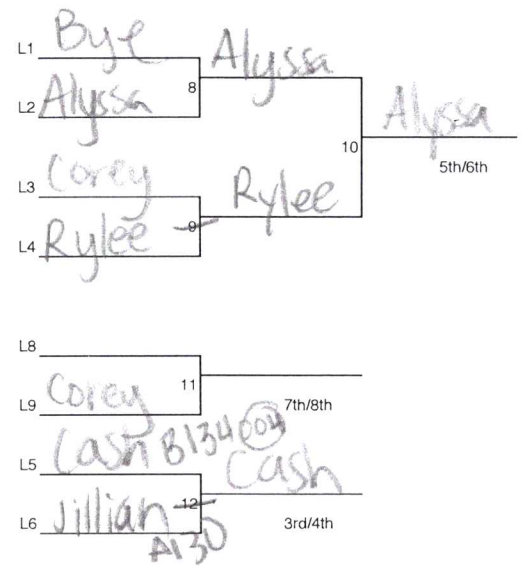

Race City: SEGA Division: MS PM
 Date: 11-20-22

FirstEnergy All-American Soap Box Derby
 8 Car Single Elimination Bracket

- 1st Place (W7): Veronica
- 2nd Place (L7): Brianna
- 3rd Place (W12): Cash
- 4th Place (L12): Jillian
- 5th Place (W10): Alyssa
- 6th Place (L10): Rylee
- 7th Place (W11): Corey
- 8th Place (L11): _____