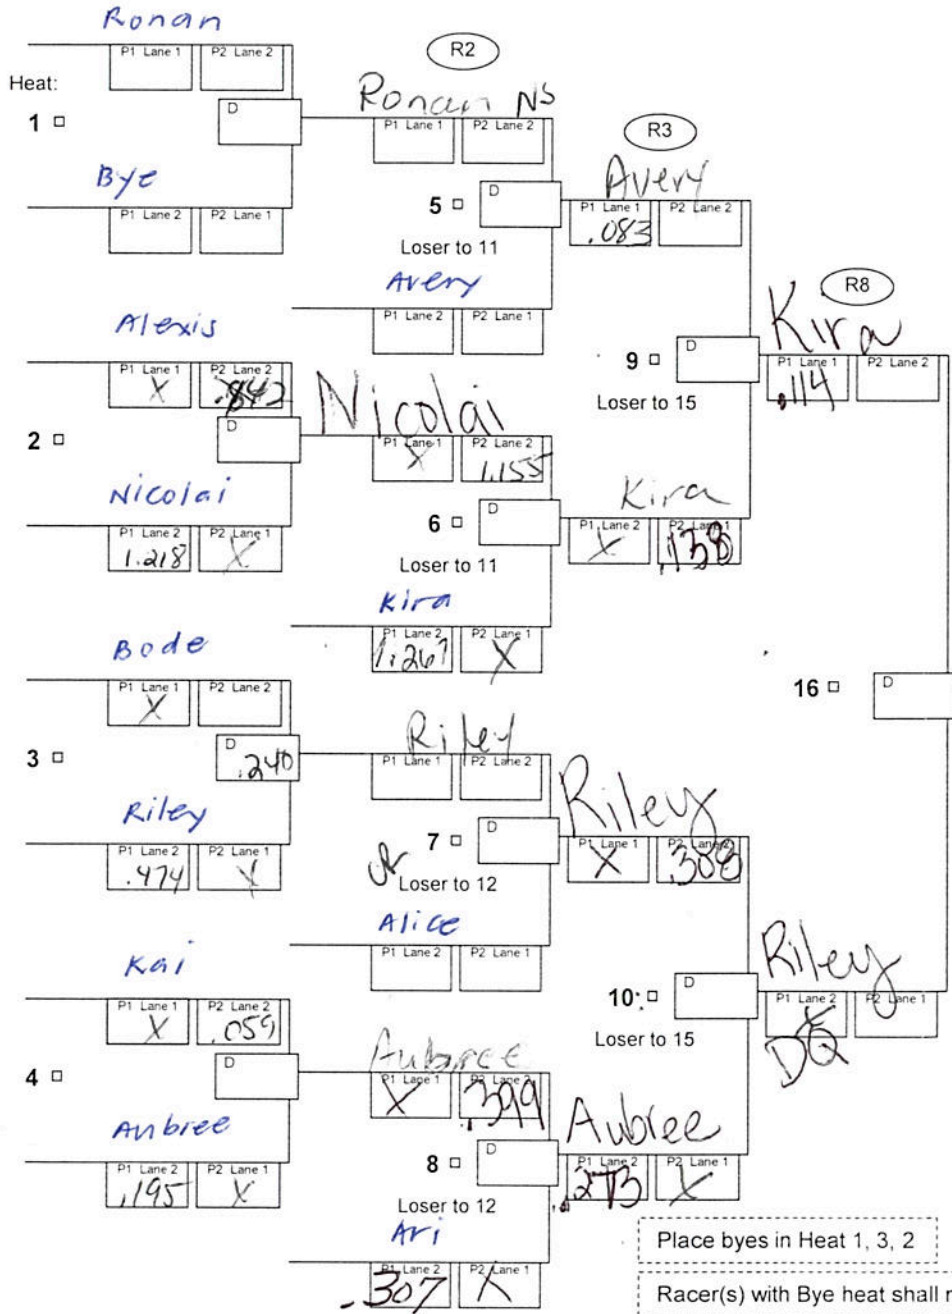

AASBD 12 Racer Single Elimination Heat Chart - Enhanced

Round: **R1**

Division: Super Date: 10/22/27

Race City: Folsom

Heat chart for 9 through 12 racers.
 Single elimination, wheel and lane swap.

D = Differential between P1 and P2 times
 L = Loser
 P1 = Phase 1 time
 P2 = Phase 2 time
 R1 = Round 1, round 2, etc.
 W = Winner

Place byes in Heat 1, 3, 2
 Racer(s) with Bye heat shall make two runs down track

AASBD 12 Racer Single Elimination Heat Chart - Enhanced

Division: Super Date: 10/22/27

Race City: Folsom

Heat chart for 9 through 12 racers.
Single elimination, wheel and lane swap.

D = Differential between P1 and P2 times
L = Loser
P1 = Phase 1 time
P2 = Phase 2 time
R1 = Round 1, round 2, etc.
W = Winner

Places	
1st (W16)	<u>Kira</u>
2nd (L16)	<u>Riley</u>
3rd (W15)	<u>Aubree</u>
4th (L15)	<u>Avery</u>
5th (W14)	<u>Ari</u>
6th (L14)	<u>Nicolai</u>
7th (W13)	_____
8th (L13)	_____