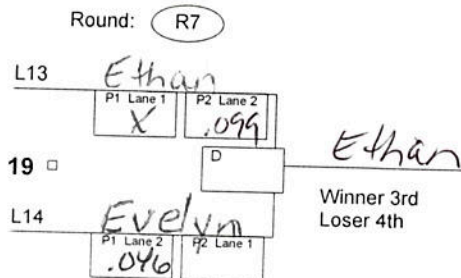

Place byes in Heat 8, 4, 6  
 Racer(s) with Bye heat shall make two runs down track

# 16-Racer Single Elimination Heat Chart

Division: STOCK Date: 10/22/22

Heat chart for 13 through 16 racers.  
Single elimination, wheel and lane swap.

D = Differential between P1 and P2 times  
L = Loser  
P1 = Phase 1 time  
P2 = Phase 2 time  
R1 = Round 1, round 2, etc.  
W = Winner

Places

1st (W20)	Preston
2nd (L20)	Zachary
3rd (W19)	Ethan
4th (L19)	Evelyn
5th (W18)	Ryder
6th (L18)	Sammy
7th (W17)	Austin
8th (L17)	Shane

Orion  
Charlie  
Gavin  
Elise  
Cady  
Junior  
Timmy  
Audrina