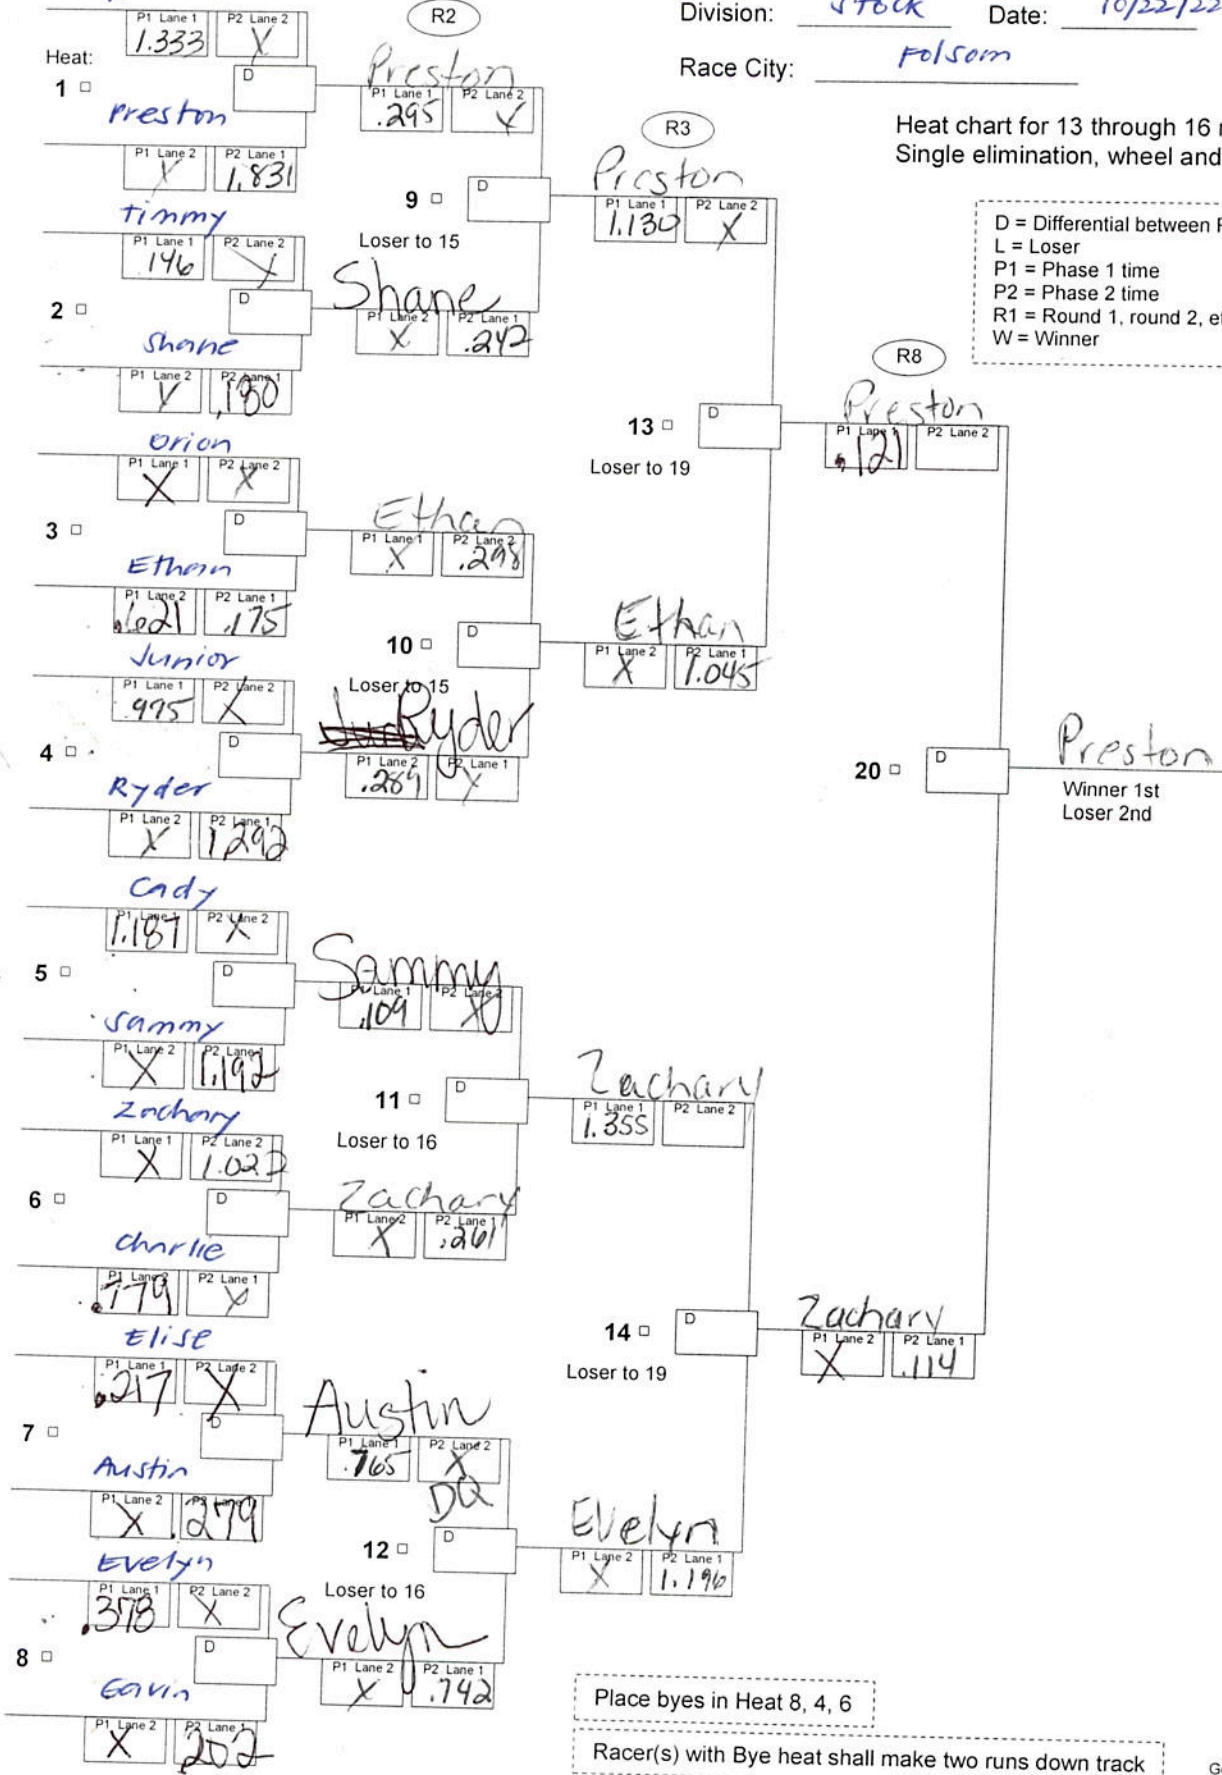

Round: **R1**

# 16-Racer Single Elimination Heat Chart

Division: Stock Date: 10/22/22

Race City: Folsom

Heat chart for 13 through 16 racers.  
Single elimination, wheel and lane swap.

D = Differential between P1 and P2 times  
 L = Loser  
 P1 = Phase 1 time  
 P2 = Phase 2 time  
 R1 = Round 1, round 2, etc.  
 W = Winner

# 16-Racer Single Elimination Heat Chart

Division: STOCK Date: 10/22/22

Heat chart for 13 through 16 racers.  
Single elimination, wheel and lane swap.

D = Differential between P1 and P2 times  
L = Loser  
P1 = Phase 1 time  
P2 = Phase 2 time  
R1 = Round 1, round 2, etc.  
W = Winner