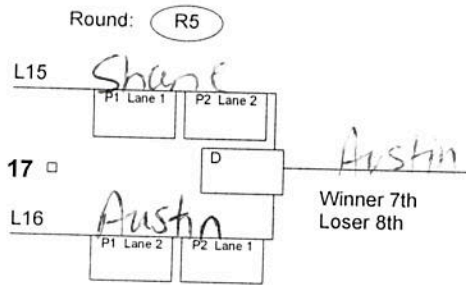

Place byes in Heat 8, 4, 6  
 Racer(s) with Bye heat shall make two runs down track

# 16-Racer Single Elimination Heat Chart

Division: STOCK Date: 10/22/22

Heat chart for 13 through 16 racers.  
Single elimination, wheel and lane swap.

D = Differential between P1 and P2 times  
L = Loser  
P1 = Phase 1 time  
P2 = Phase 2 time  
R1 = Round 1, round 2, etc.  
W = Winner

Places

1st (W20)	Preston
2nd (L20)	Zachary
3rd (W19)	Ethan
4th (L19)	Evelyn
5th (W18)	Ryder
6th (L18)	Sammy
7th (W17)	Austin
8th (L17)	Shane

Orion  
Charlie  
Gavin  
Elise  
Cady  
Junior  
Timmy  
Audrina