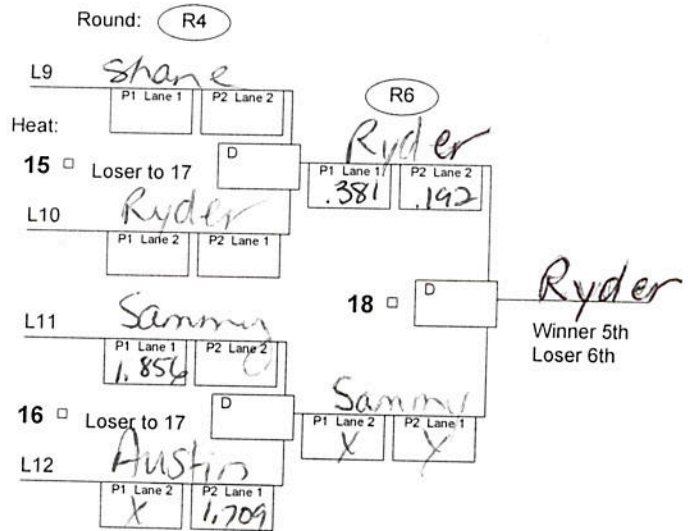

Round: **R1**

# 16-Racer Single Elimination Heat Chart

Division: Stock Date: 10/22/22

Race City: Folsom

Heat chart for 13 through 16 racers.  
Single elimination, wheel and lane swap.

D = Differential between P1 and P2 times  
 L = Loser  
 P1 = Phase 1 time  
 P2 = Phase 2 time  
 R1 = Round 1, round 2, etc.  
 W = Winner

Place byes in Heat 8, 4, 6  
 Racer(s) with Bye heat shall make two runs down track

# 16-Racer Single Elimination Heat Chart

Division: STOCK Date: 10/22/22

Heat chart for 13 through 16 racers.  
Single elimination, wheel and lane swap.

D = Differential between P1 and P2 times  
L = Loser  
P1 = Phase 1 time  
P2 = Phase 2 time  
R1 = Round 1, round 2, etc.  
W = Winner