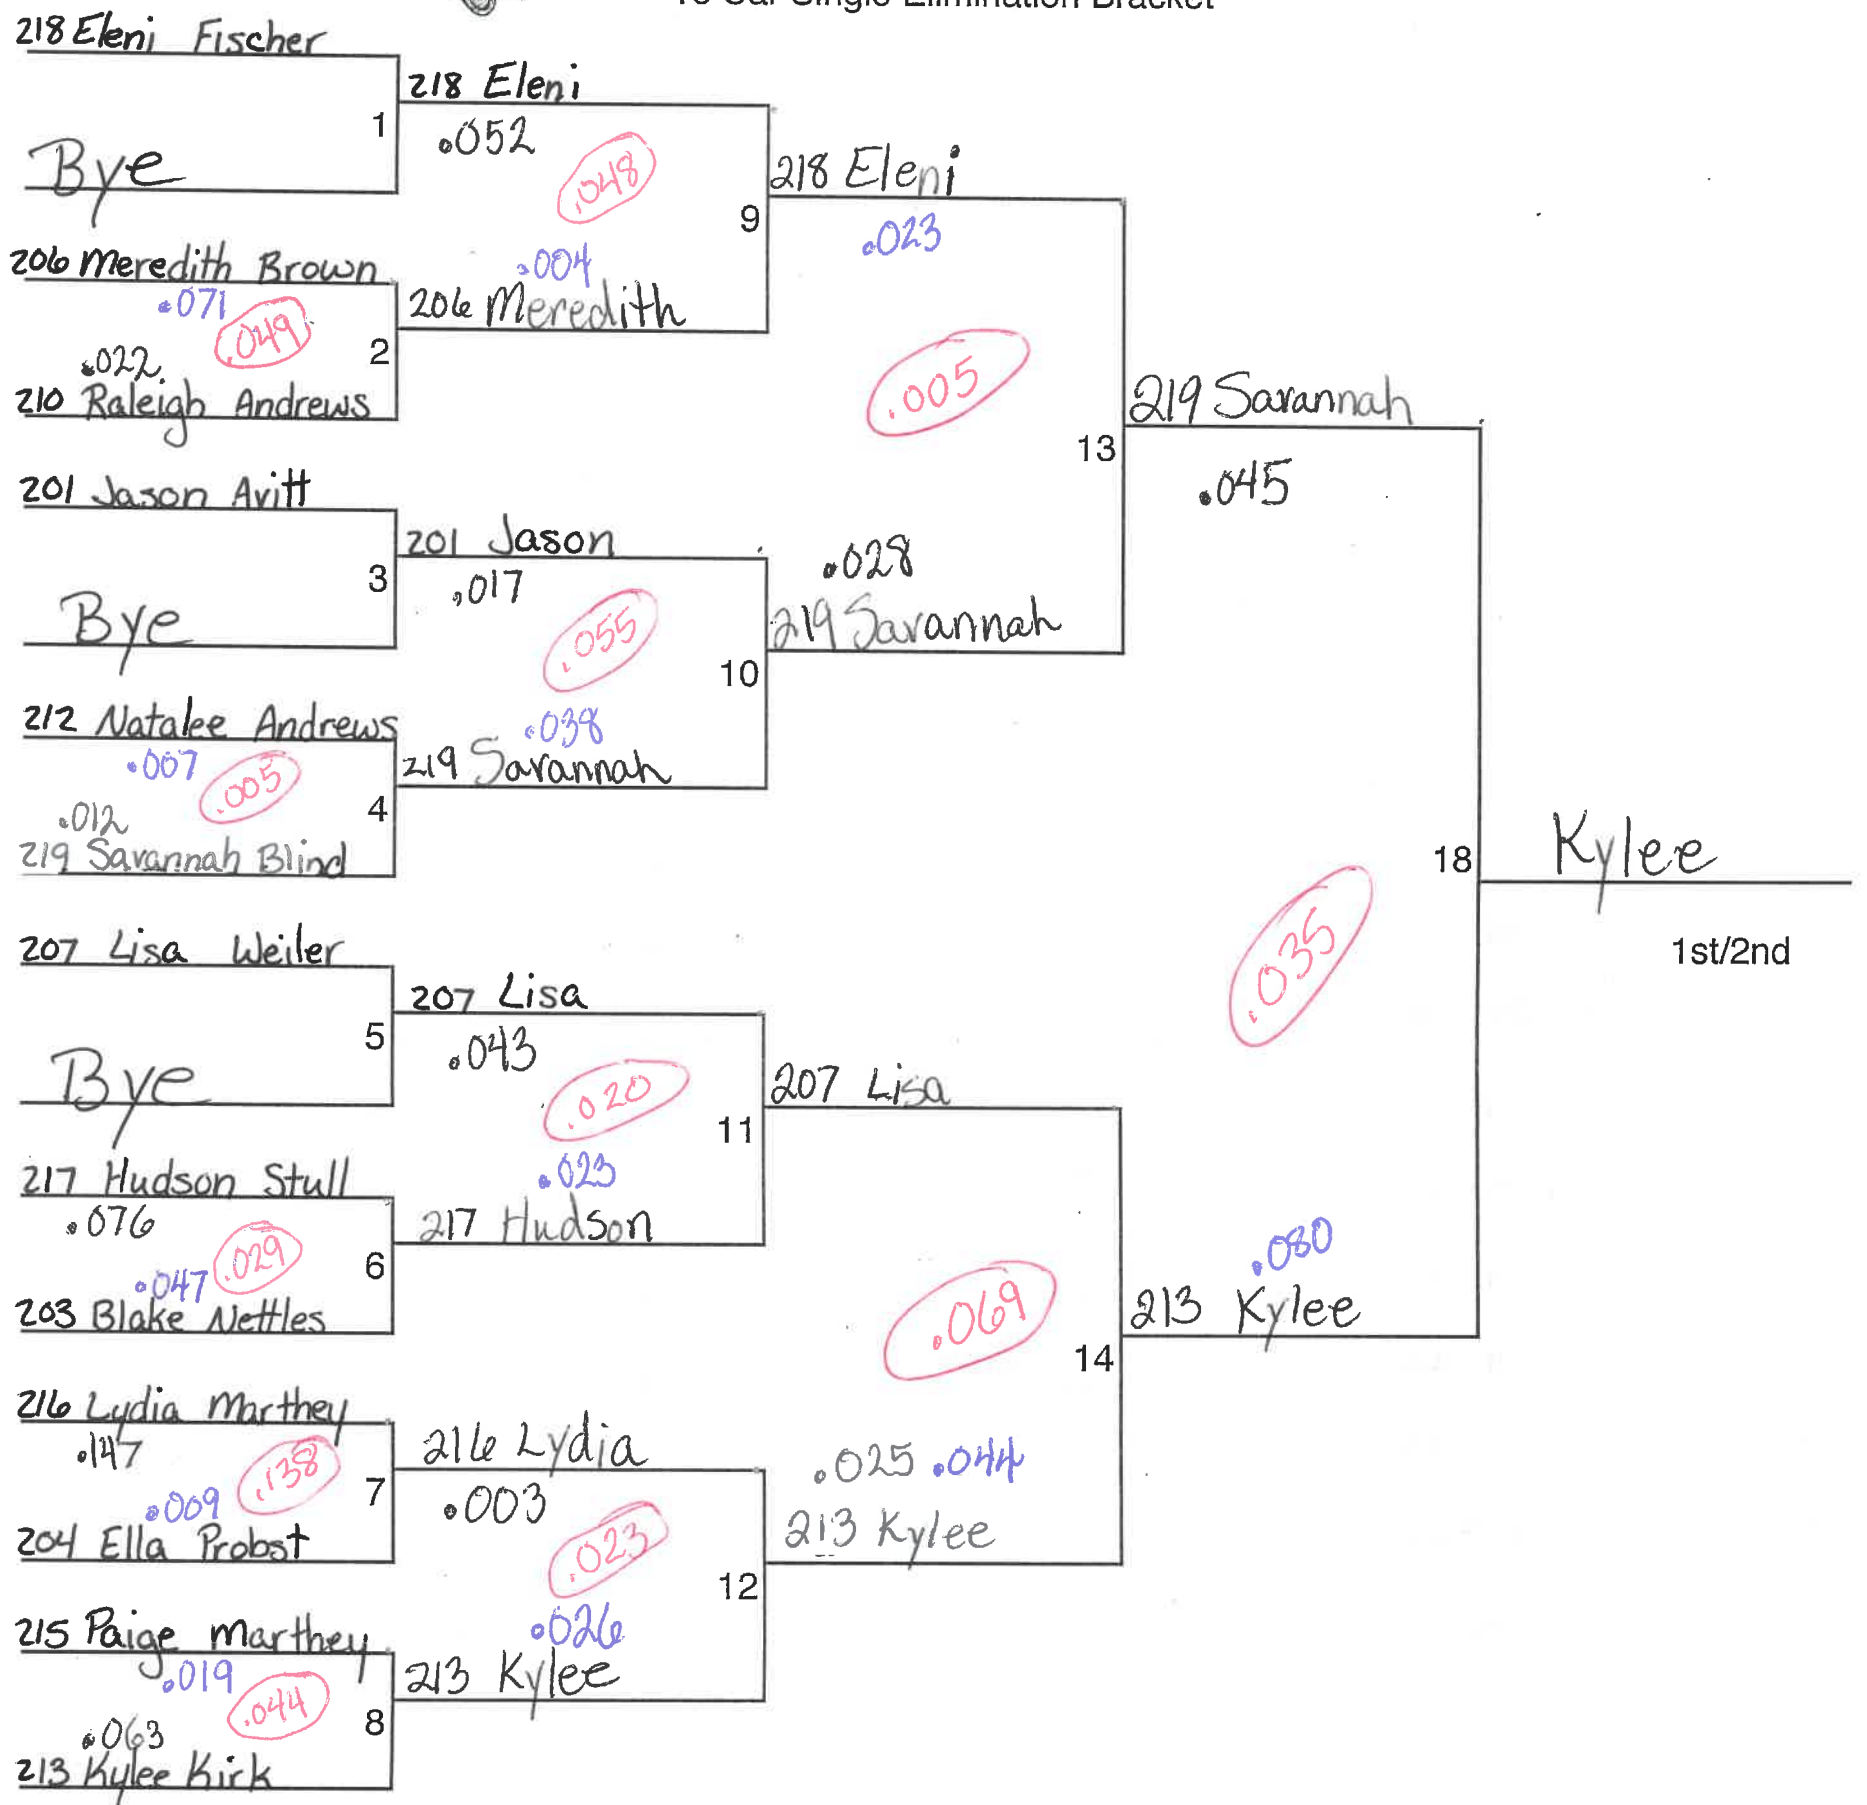

Race City: \_\_\_\_\_

Division: Super Stock

Date: 10-23-22

### FirstEnergy All-American Soap Box Derby

16 Car Single Elimination Bracket

SS  
10-23-22

- 1st Place (W18): Kylee Kirk
- 2nd Place (L18): Savannah Blind
- 3rd Place (W19): Lisa Weiler
- 4th Place (L19): Eleni Fischer
- 5th Place (W17): Meredith Brown
- 6th Place: (L17): Lydia Marthey
- 7th Place (W20): Hudson Stull
- 8th Place (L20): Jason Avitt