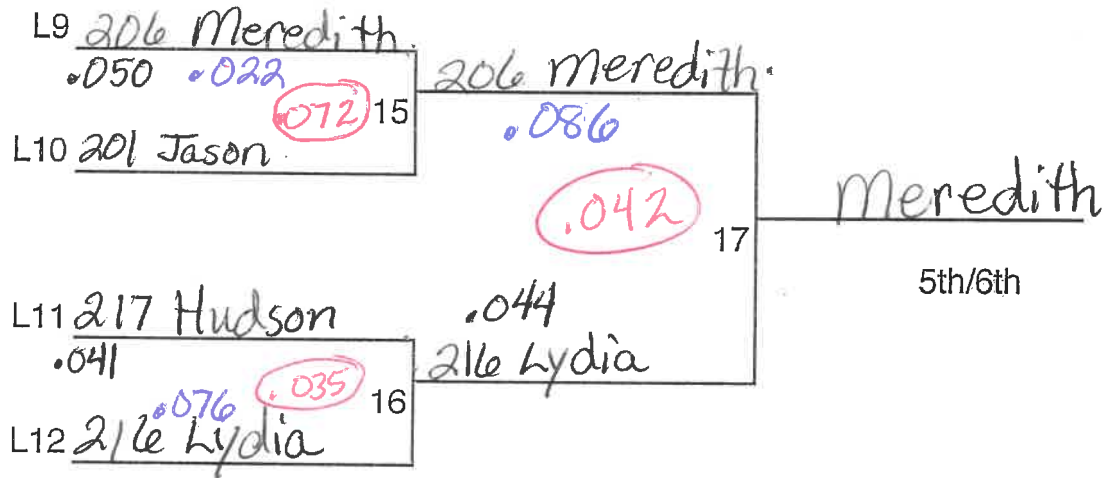

Race City: \_\_\_\_\_

Division: Super Stock

Date: 10-23-22

### FirstEnergy All-American Soap Box Derby

16 Car Single Elimination Bracket

SS  
10-23-22

- 1st Place (W18): Kylee Kirk
- 2nd Place (L18): Savannah Blind
- 3rd Place (W19): Lisa Weiler
- 4th Place (L19): Eleni Fischer
- 5th Place (W17): Meredith Brown
- 6th Place: (L17): Lydia Marthey
- 7th Place (W20): Hudson Stull
- 8th Place (L20): Jason Avitt