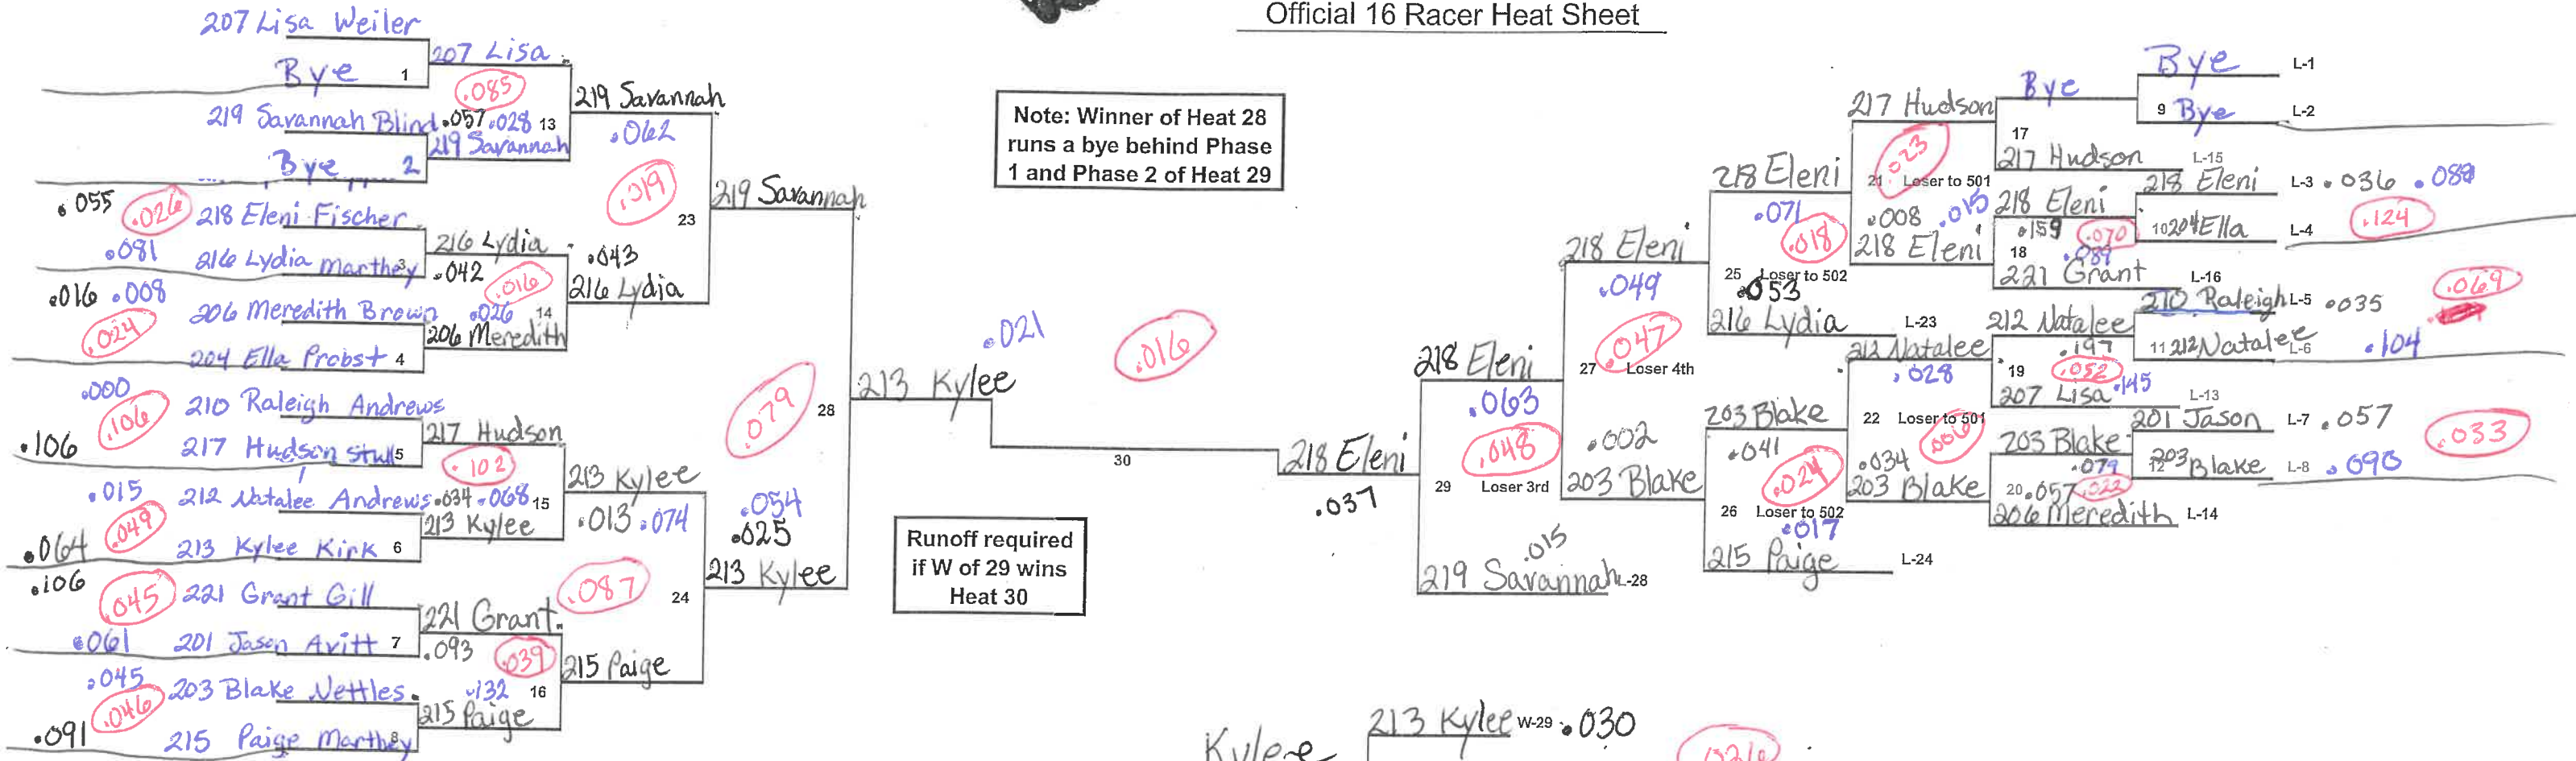

Race City: _____

Division: _____

Super Stock

Date: _____

10-23-22

Official 16 Racer Heat Sheet

Note: Winner of Heat 28 runs a bye behind Phase 1 and Phase 2 of Heat 29

Runoff required if W of 29 wins Heat 30

- 1ST Kylee Kirk
- 2ND Eleni Fischer
- 3RD Savannah Blind
- 4TH Blake Nettles
- 5TH Lydia Marthey
- 6TH Paige Marthey
- 7TH Hudson Stull
- 8TH Natalee Andrews

Place Byes at 1, 5, 3