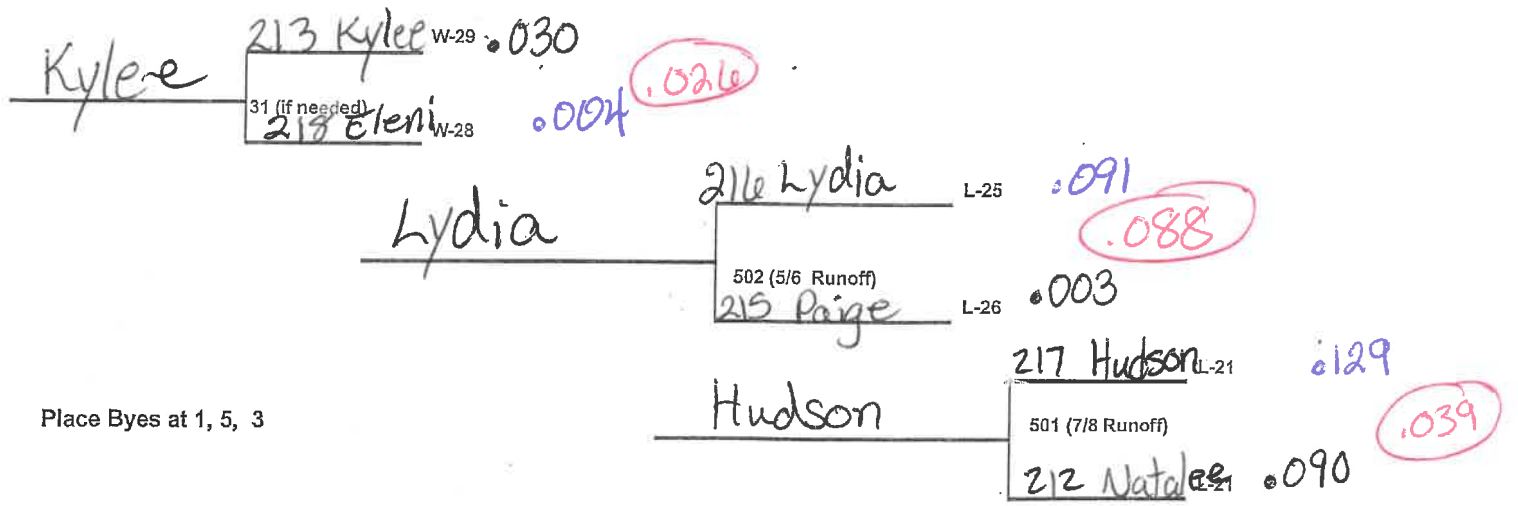

Place Byes at 1, 5, 3