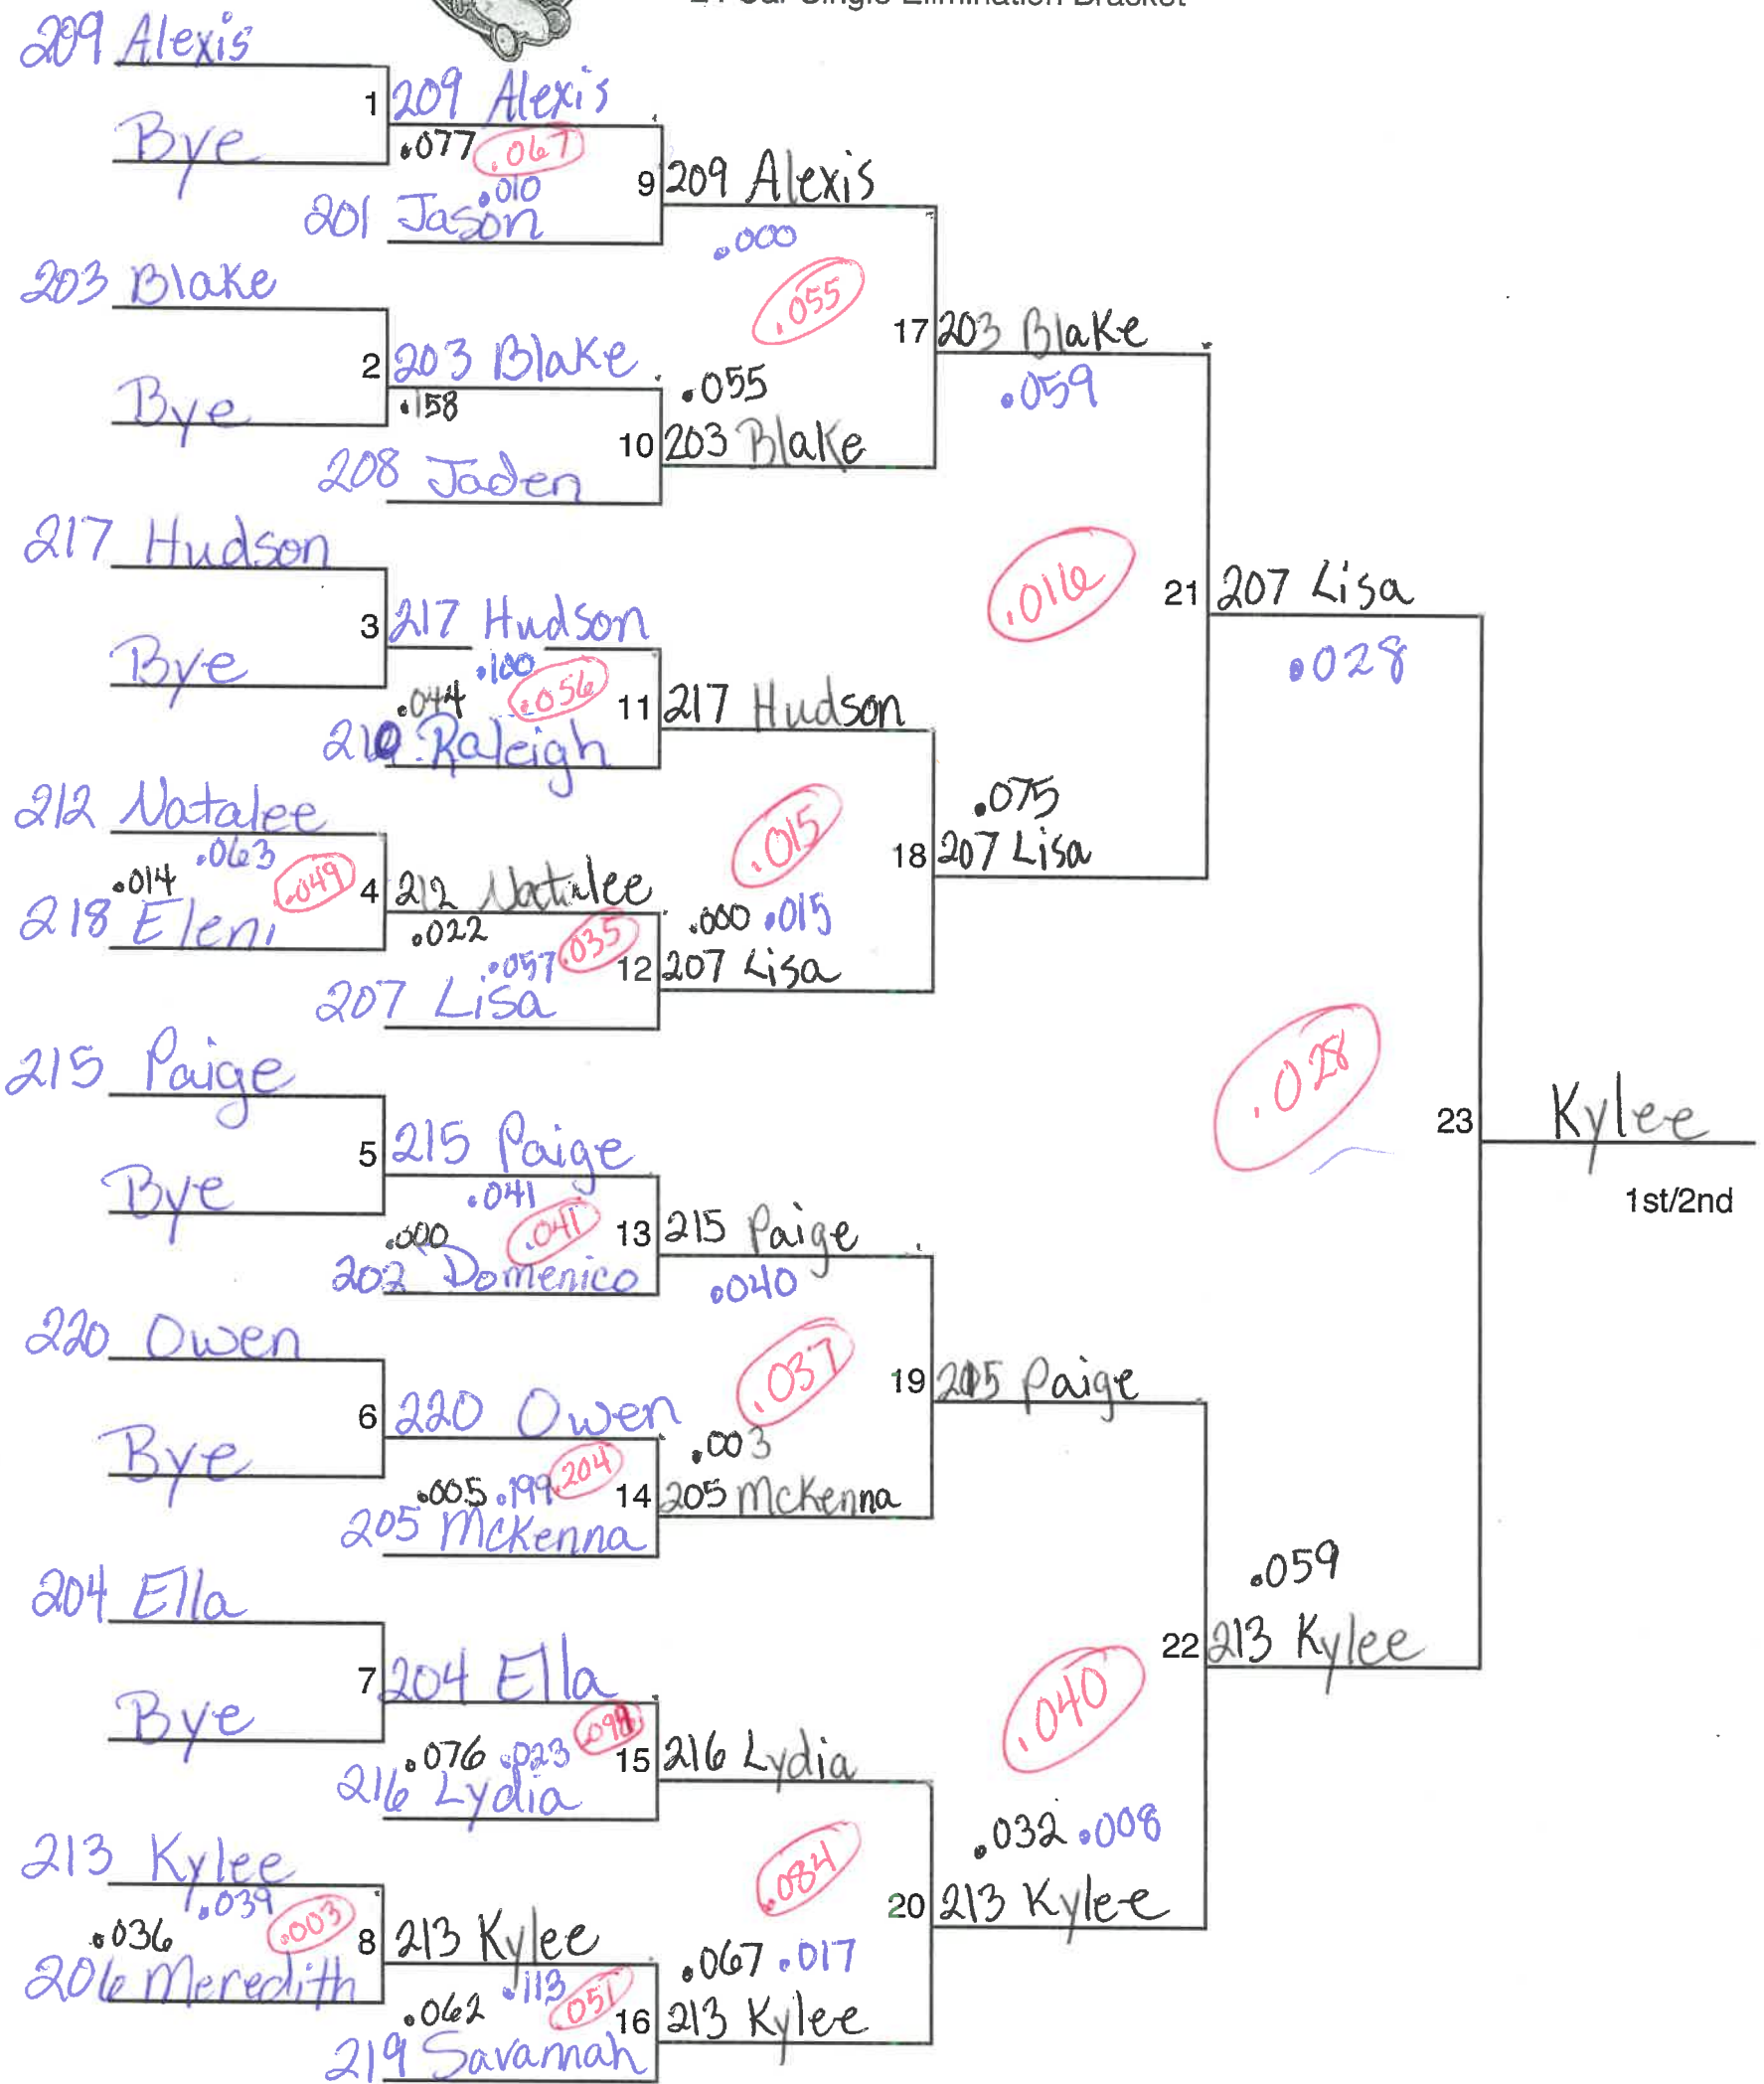

Race City: _____

Division: Super Stock

Date: 10-22-22

FirstEnergy All-American Soap Box Derby
24 Car Single Elimination Bracket

10-22-22
SS.

L17	209 Alexis	217 Hudson	
L18	217 Hudson		24
			.033
			.006
			26
L19	205 McKenna		.027
		216 Lydia	
L20	216 Lydia		25

Hudson
5th/6th

L24	Alexis		
		Alexis	
L25	X		27

7th/8th

L21	203 Blake		
	.044		.011
	.033		28
L22	215 Paige		

Blake
3rd/4th

- 1st Place (W23): Kylee Kink
- 2nd Place (L23): Lisa Weiler
- 3rd Place (W28): Blake Nettles
- 4th Place (L28): Paige Marthey
- 5th Place (W26): Hudson Stull
- 6th Place (L26): Lydia Marthey
- 7th Place (W27): Alexis Jordan
- 8th Place (L27): McKenna Shanklin