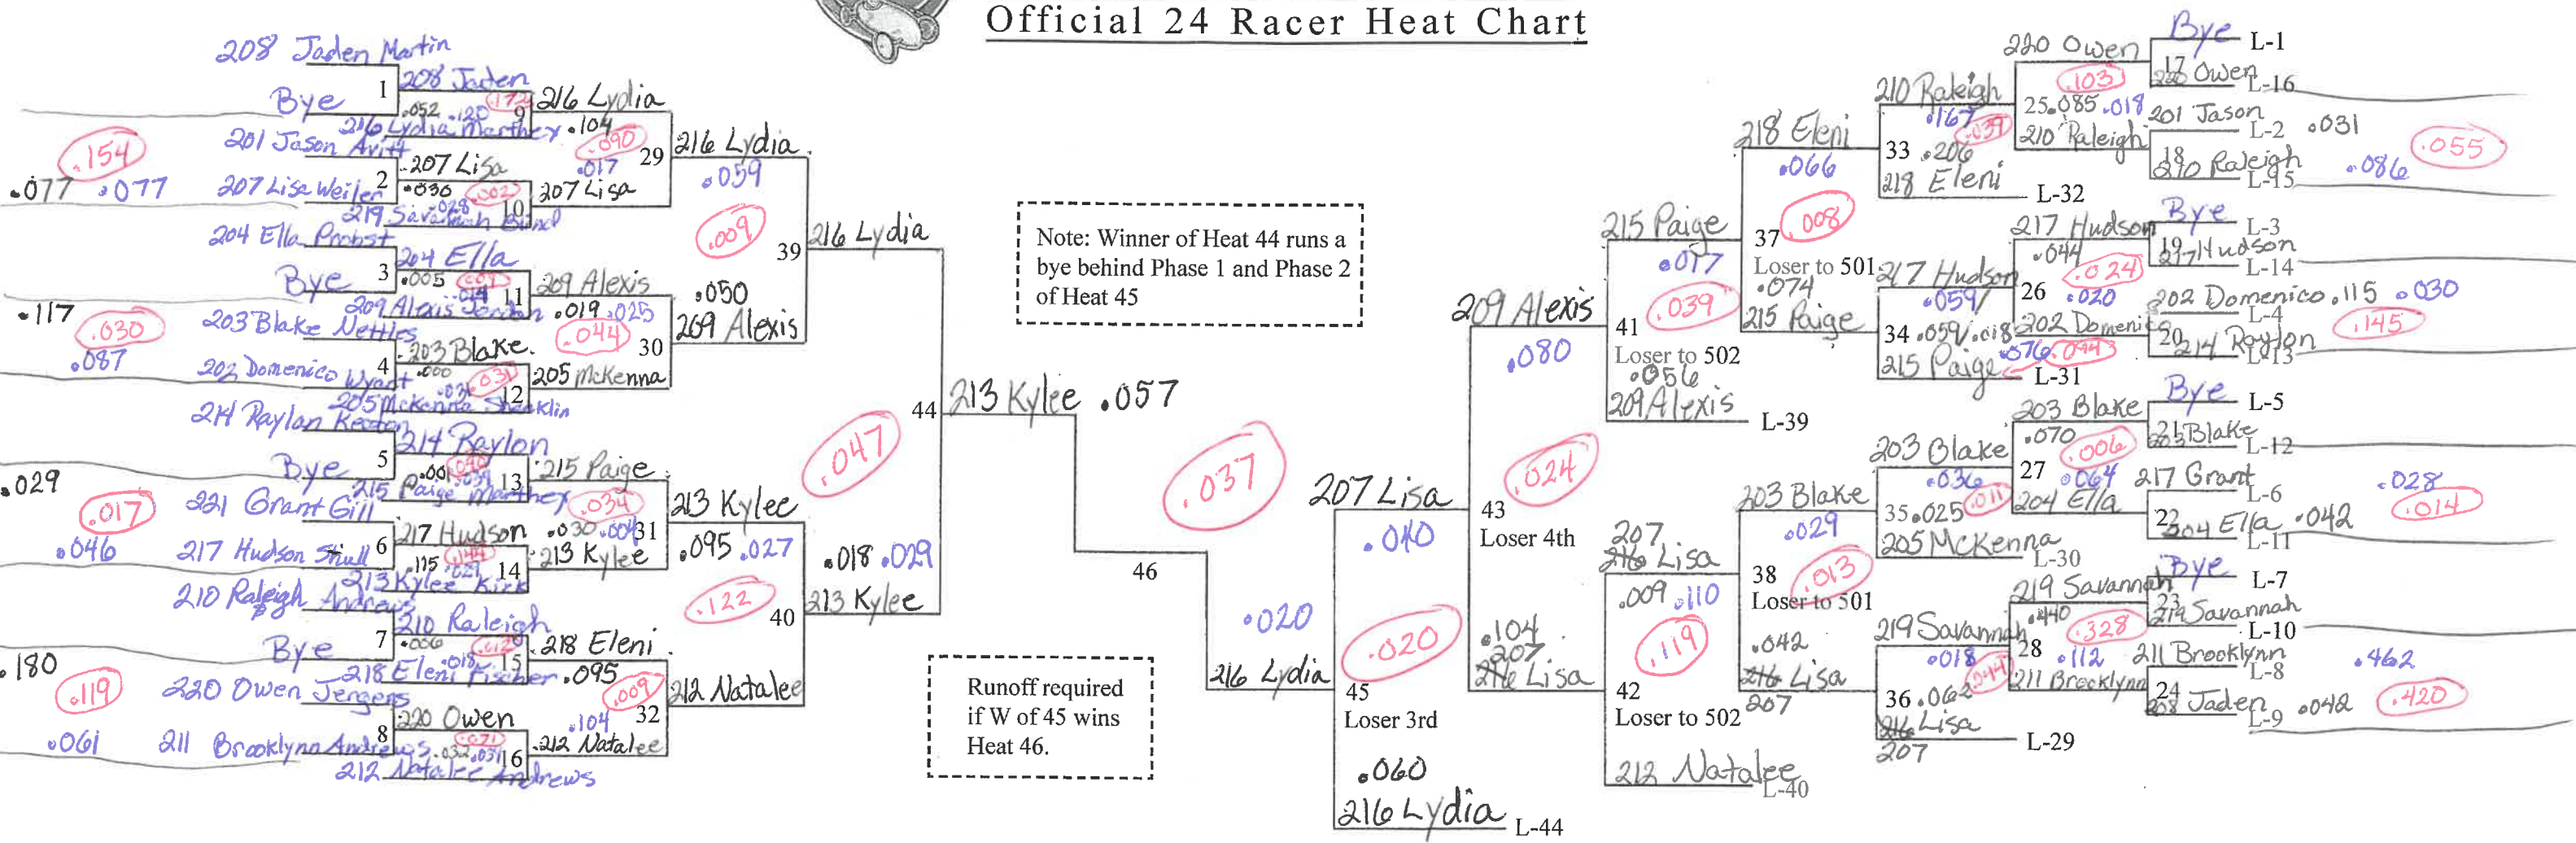

Race City: \_\_\_\_\_

Division: Super Stock

Date: \_\_\_\_\_

### Official 24 Racer Heat Chart

Note: Winner of Heat 44 runs a bye behind Phase 1 and Phase 2 of Heat 45

Runoff required if W of 45 wins Heat 46.

- 1 st Kylee Kirk
- 2 nd Lydia Marthey
- 3 rd Lisa Weiler
- 4 th Alexis Jordan
- 5 th Natalee Andrews
- 6 th Paige Marthey
- 7 th Eleni Fischer
- 8 th Blake Nettles

1st place is **winner** of Heat 46 or 47  
 2nd place is **loser** of Heat 46 or 47  
 3rd place is **loser** of Heat 45  
 4th place is **loser** of Heat 43  
 5th place is **winner** of Heat 502  
 6th place is **loser** of Heat 502  
 7th place is **winner** of Heat 501  
 8th place of **loser** of Heat 501