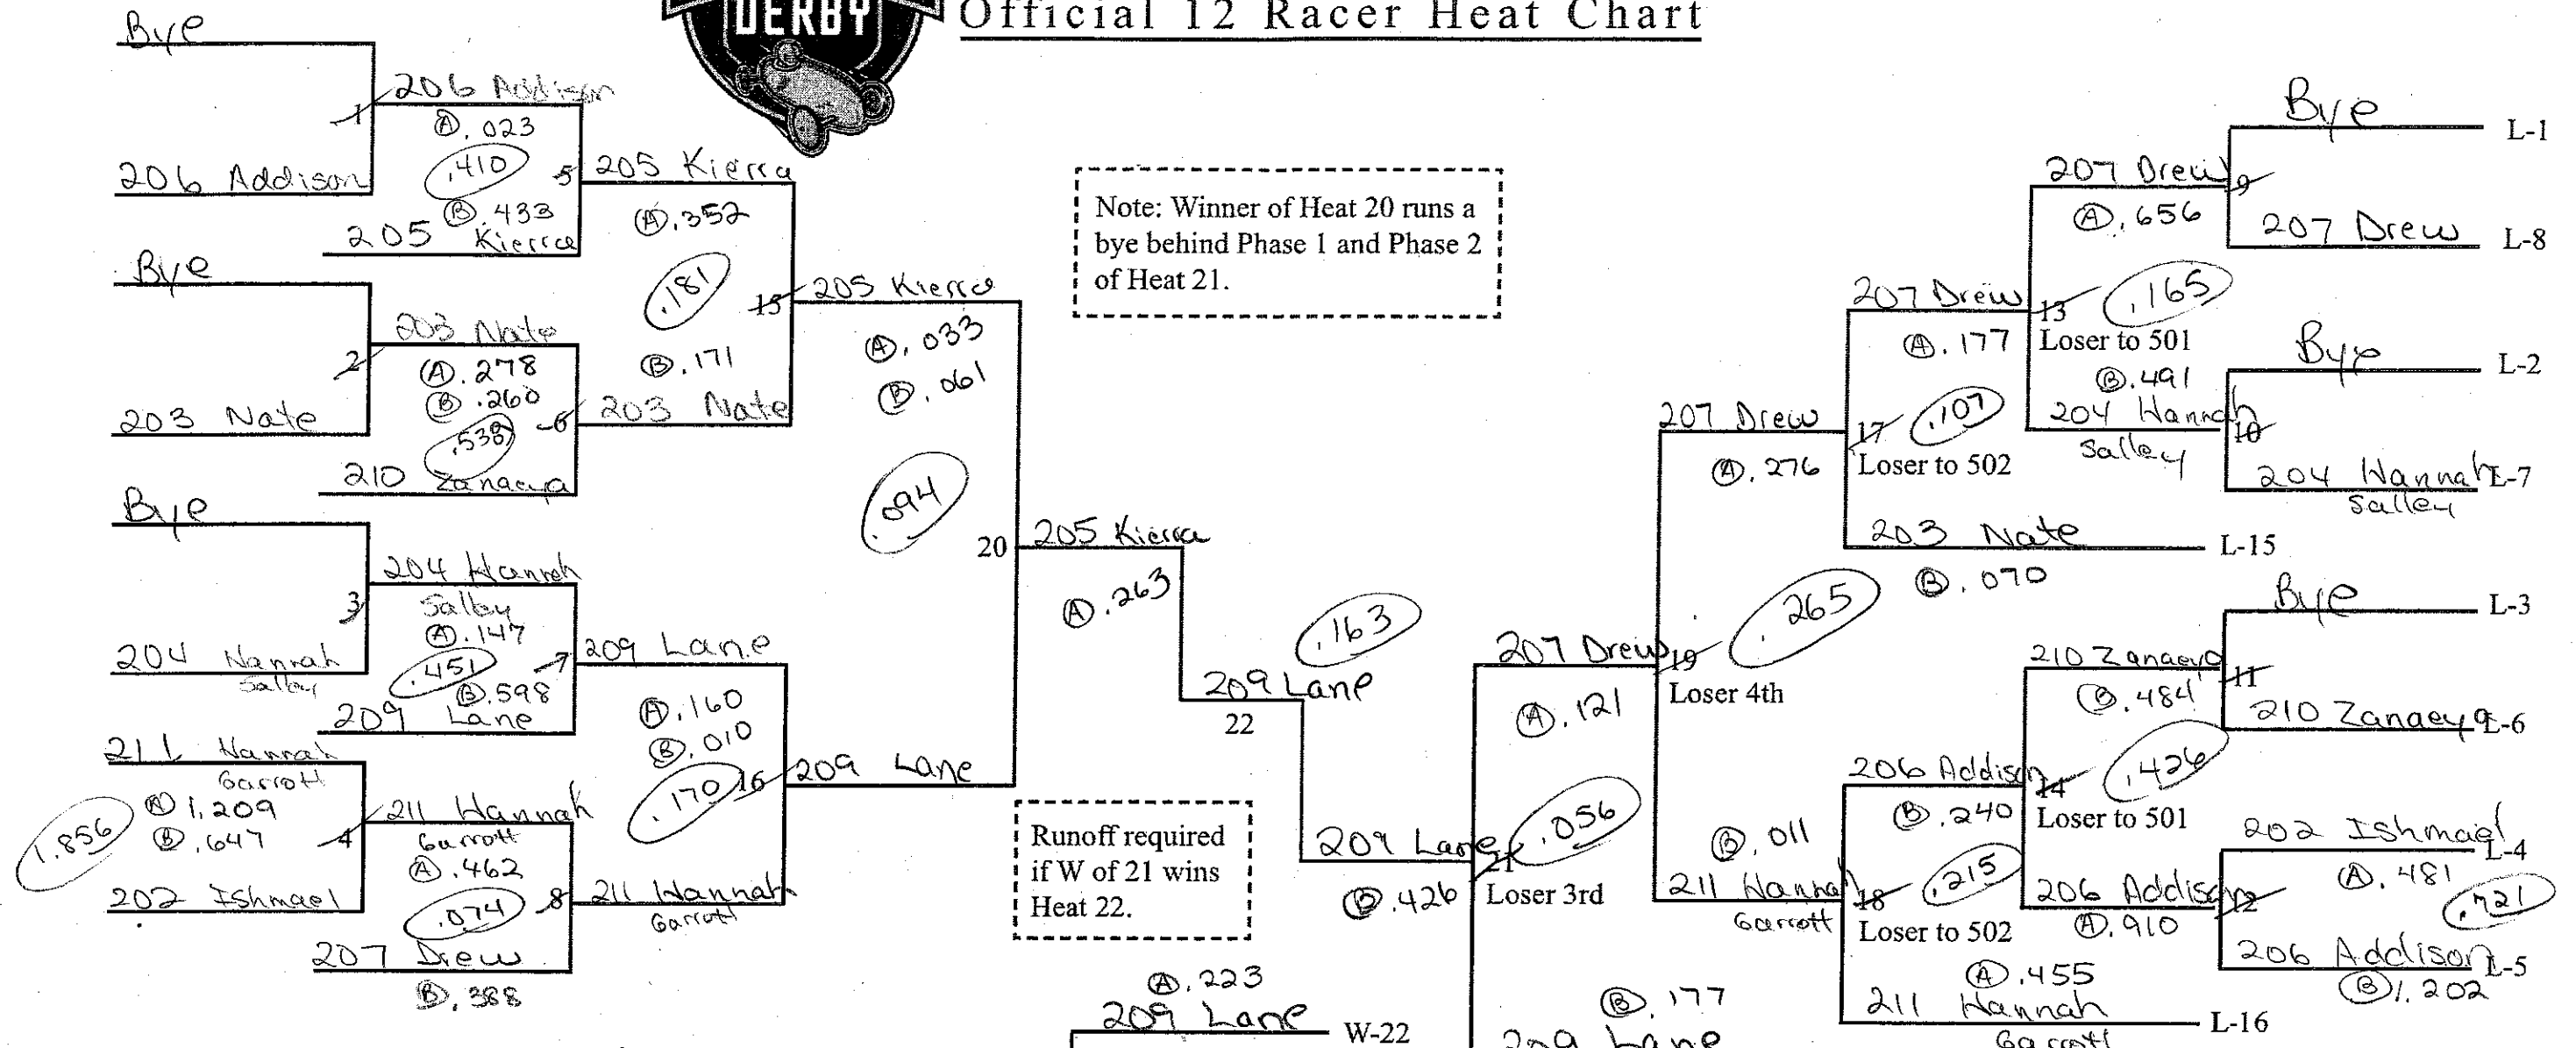

Start Time: 8:59
 Participants: 9 RFLR
 Wheel Swap
 Possible
 Finish: 1:29

Official 12 Racer Heat Chart

Note: Winner of Heat 20 runs a bye behind Phase 1 and Phase 2 of Heat 21.

Runoff required if W of 21 wins Heat 22.

- 1st 209 Lane Schlatke
- 2nd 205 Kierra Johnson
- 3rd 207 Drew Meyer
- 4th 211 Hannah Garrott
- 5th 206 Addison Locher
- 6th 203 Nate Christian
- 7th 204 Hannah Salley
- 8th 210 Zanaeya Taque

1st place is **winner** of Heat 22 or 23
 2nd place is **loser** of Heat 22 or 23
 3rd place is **loser** of Heat 21
 4th place is **loser** of Heat 19
 5th place is **winner** of Heat 502
 6th place is **loser** of Heat 502
 7th place is **winner** of Heat 501
 8th place of **loser** of Heat 501