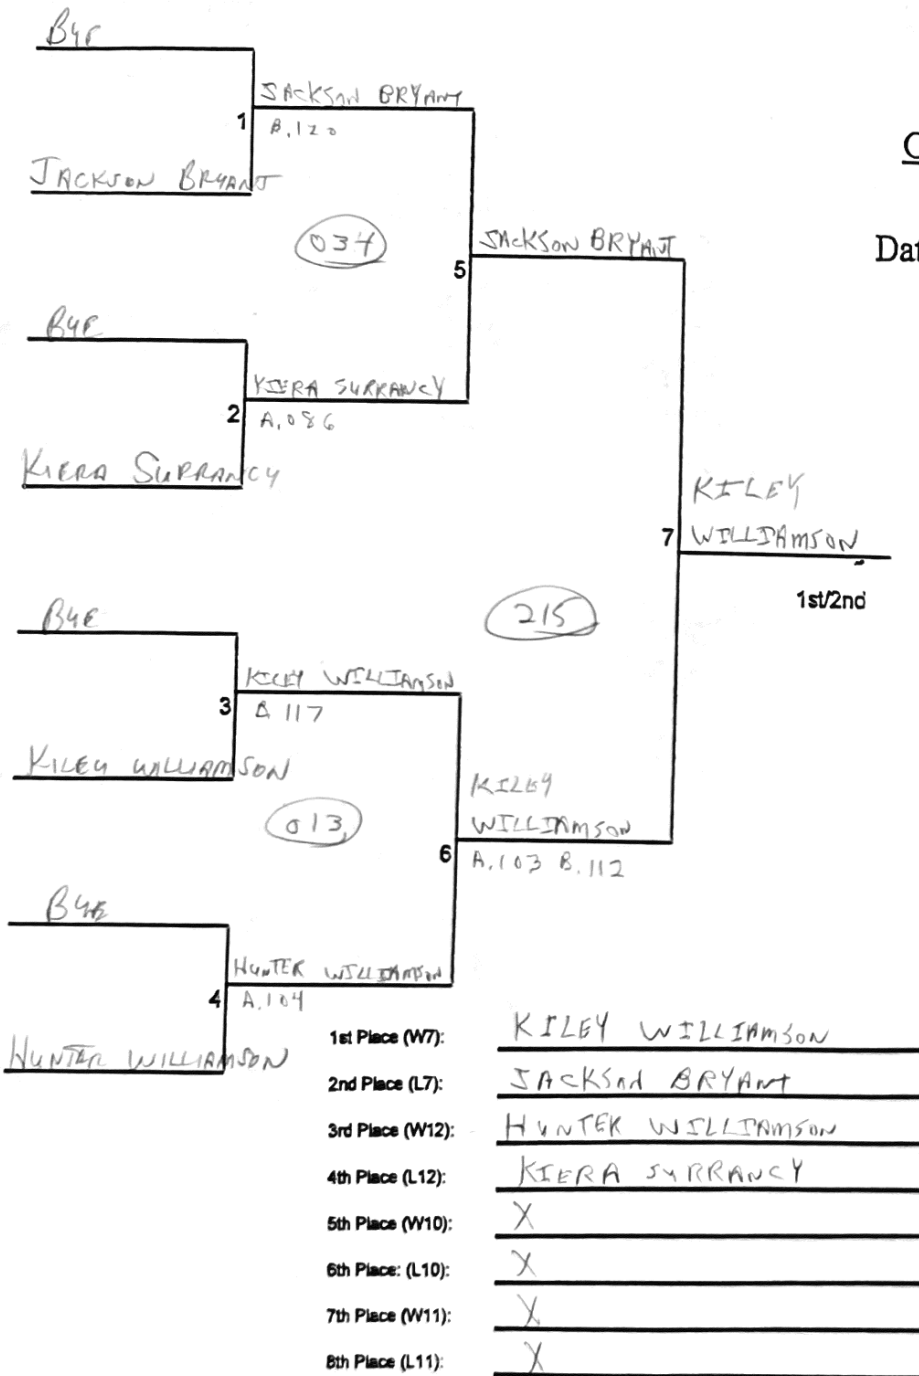

Central Florida Soap Box Derby

Official 8 Racer Heat Chart

Single Elimination

Date: OCTOBER 16, 2022
SUPER STOCK PM

START TIME: 11 AM

END TIME: 11:29 AM

Place Byes at 1, 3