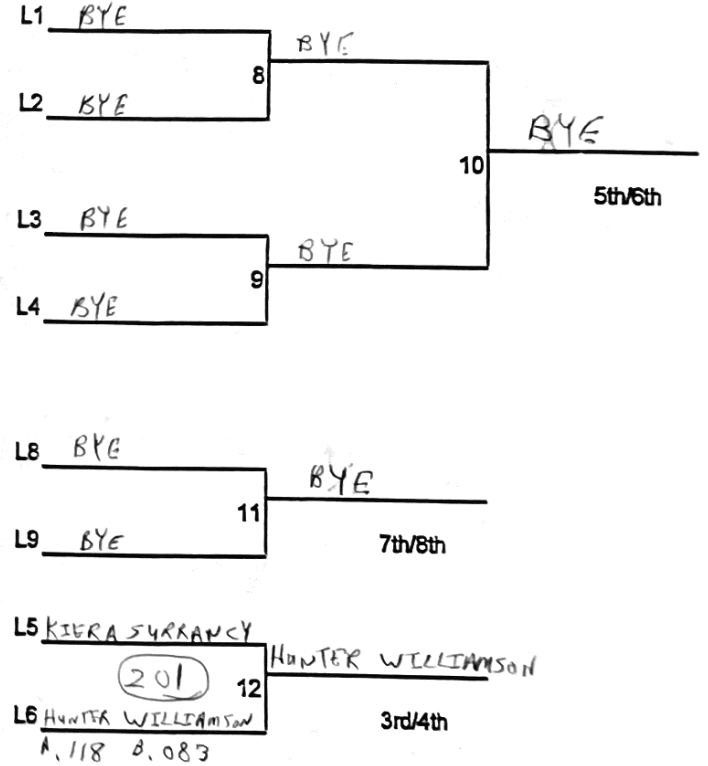

Central Florida Soap Box Derby

Official 8 Racer Heat Chart

Single Elimination

Date: OCTOBER 16, 2022
SUPER STOCK PM

START TIME: 11 AM

END TIME: 11:29 AM

Place Byes at 1, 3