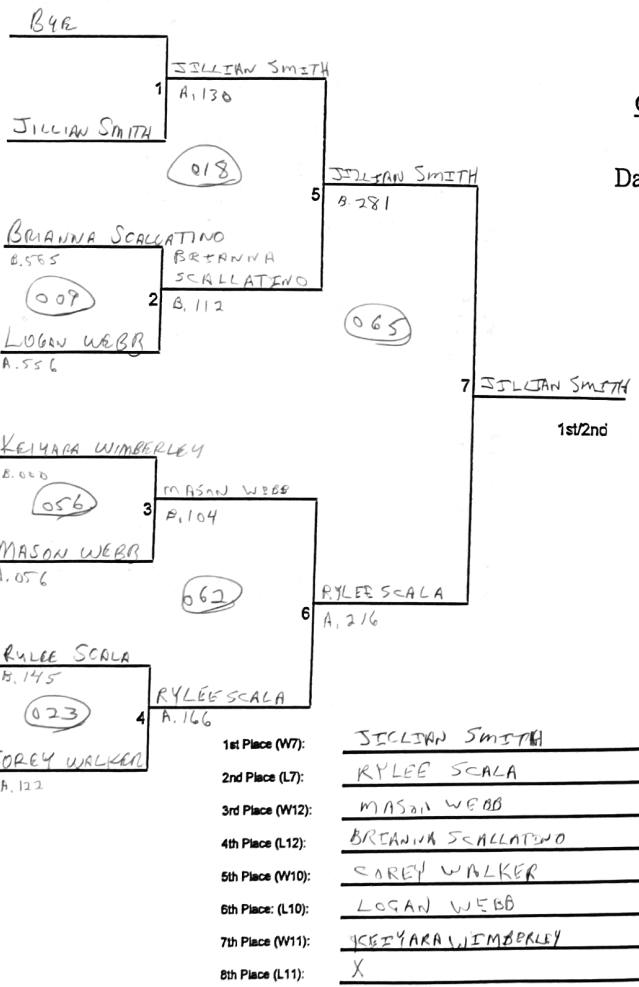

Central Florida Soap Box Derby

Official 8 Racer Heat Chart

Single Elimination

Date: October 16, 2022
MASTERS PM

START TIME: 1:20 PM
END TIME: 2:30 PM

Place Byes at 1, 3