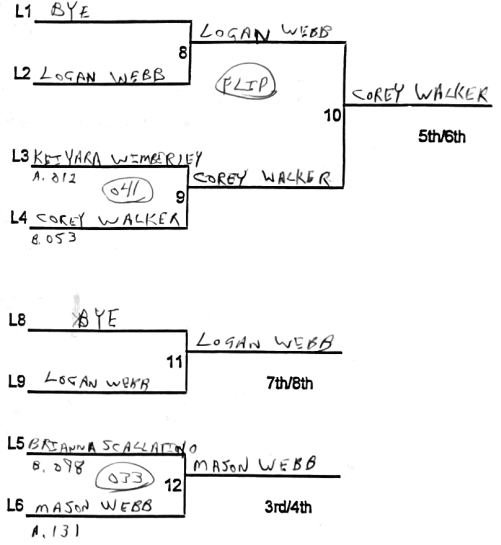

Central Florida Soap Box Derby

Official 8 Racer Heat Chart

Single Elimination

Date: October 16, 2022
MASTERS PM

START TIME: 1:20 PM
END TIME: 2:30 PM

Place Byes at 1, 3