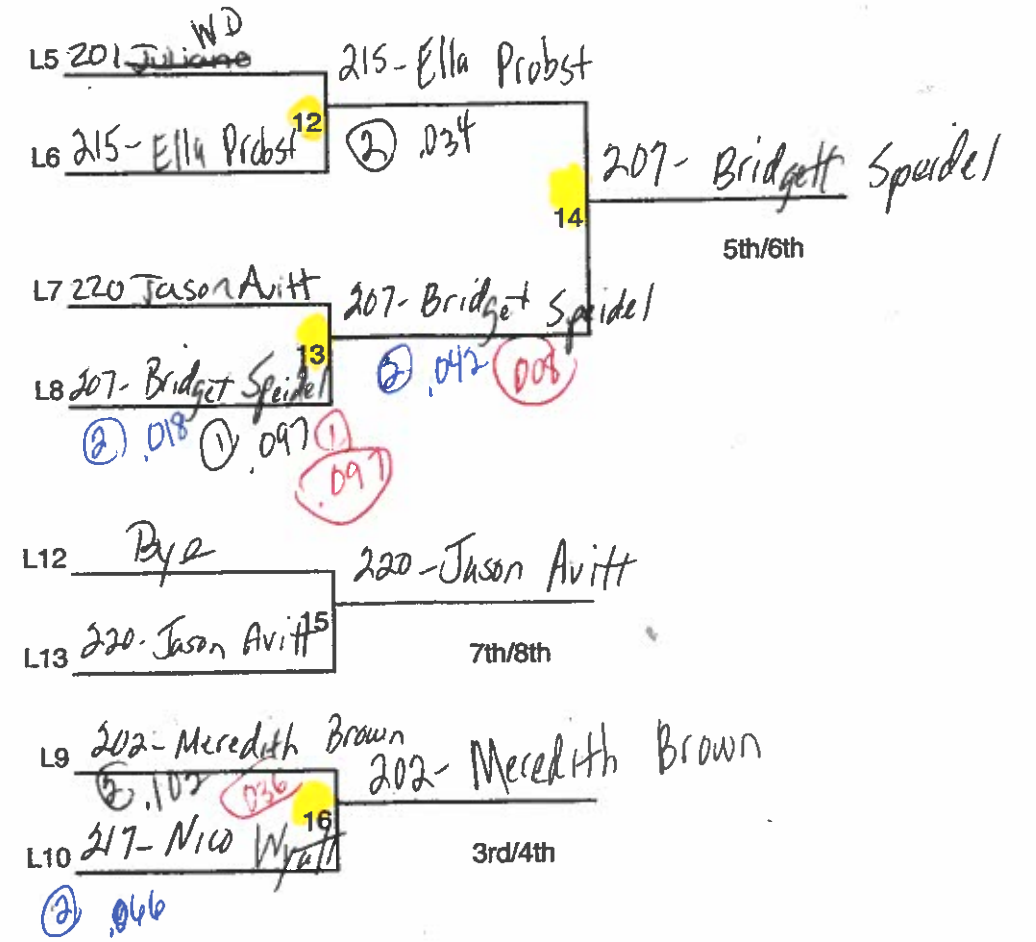

12 Car Single Elimination Bracket

10-15-22

12 CAR Single 2nd page

- 1st Place (W11): ✓ 219 - Kylee Kirk
- 2nd Place (L11): ✓ 209 - Eleni Fischer
- 3rd Place (W16): ✓ 202 - Meredith Brown
- 4th Place (L16): 217 - Nico Wyatt
- 5th Place (W14): ✓ 207 - Bridgett Speidel
- 6th Place: (L14): ✓ 215 - Ella Probst
- 7th Place (W15): ✓ 220 - Jason Avitt
- 8th Place (L15): \_\_\_\_\_