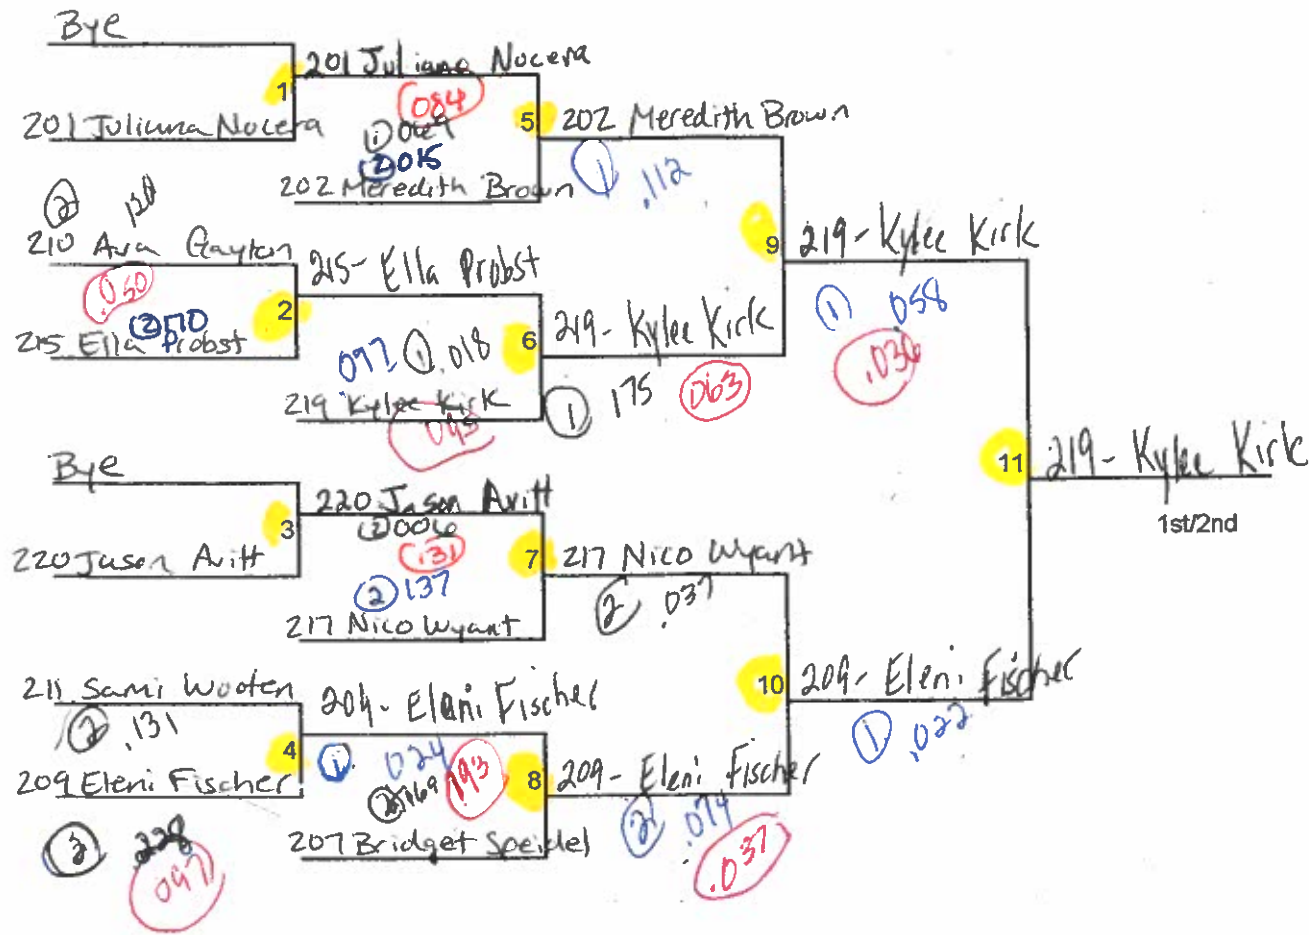

12 Car Single Elimination Bracket

10-15-22

12 CAR Single 2nd page

- 1st Place (W11): ✓ 219 - Kylee Kirk
- 2nd Place (L11): ✓ 209 - Eleni Fischer
- 3rd Place (W16): ✓ 202 - Meredith Brown
- 4th Place (L16): 217 - Nico Wyatt
- 5th Place (W14): ✓ 207 - Bridgett Speidel
- 6th Place: (L14): ✓ 215 - Ella Probst
- 7th Place (W15): ✓ 220 - Jason Avitt
- 8th Place (L15): \_\_\_\_\_