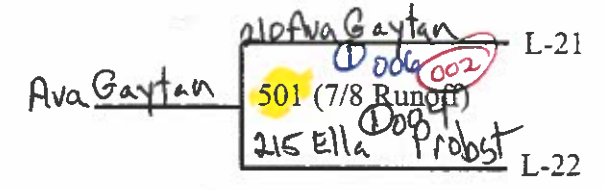

- 1 st Eleni Fischer
- 2 nd Paige Marthey
- 3 rd Sami Wooten
- ✓ 4 th Lisa Weiler
- ✓ 5 th Lydia Marthey
- ✓ 6 th Alexis Jordan
- 7 th Ava Gayton
- 8 th Ella Probst

1st place is **winner** of Heat 30 or 31
2nd place is **loser** of Heat 30 or 31
3rd place is **loser** of Heat 29
4th place is **loser** of Heat 27
5th place is **winner** of Heat 502
6th place is **loser** of Heat 502
7th place is **winner** of Heat 501
8th place of **loser** of Heat 501