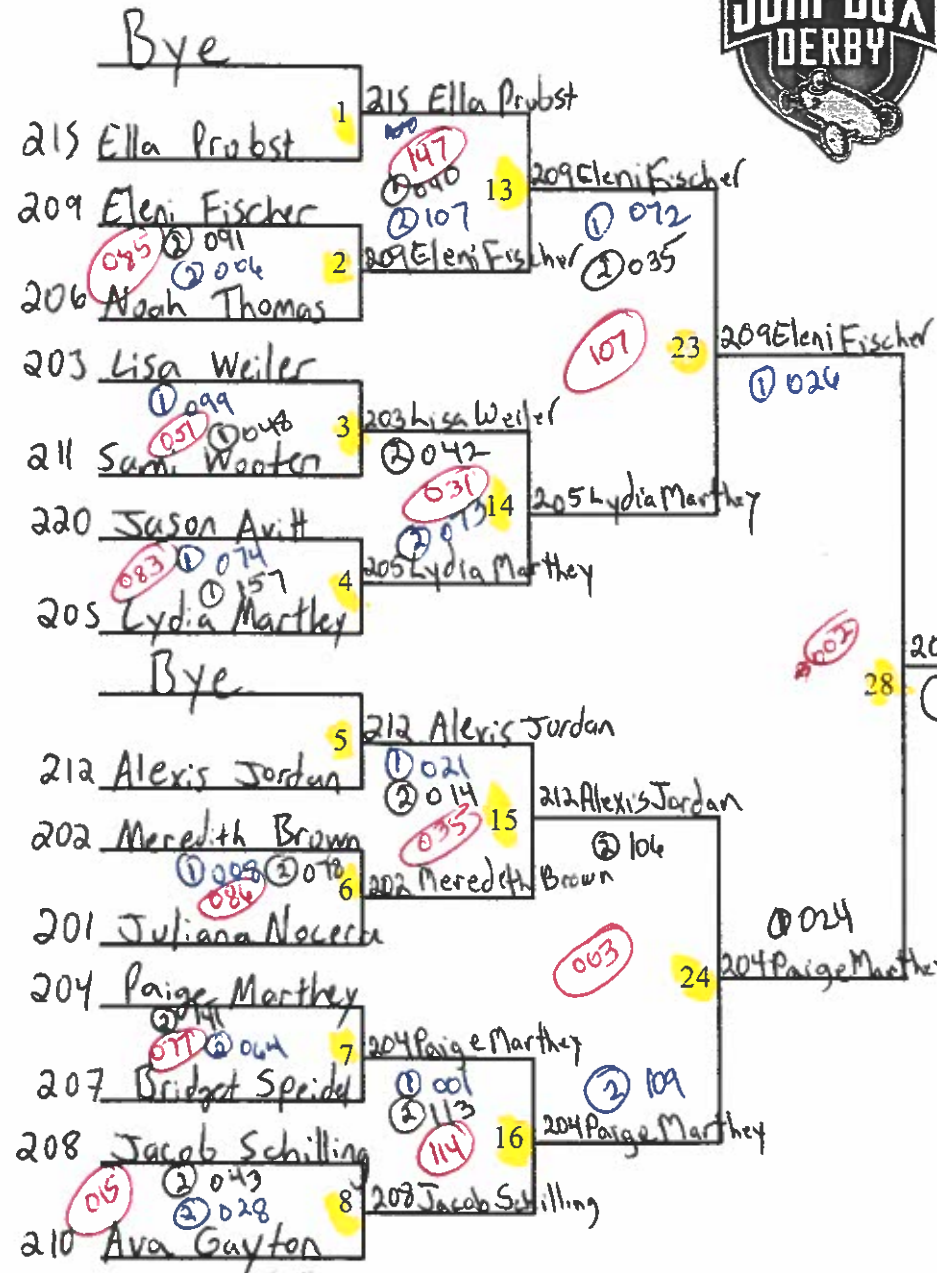

Race City: Portage Division: Super Stock Date: 10/16/22

(14)

Official 16 Racer Heat Chart

Note: Winner of Heat 28 runs a bye behind Phase 1 and Phase 2 of Heat 29.

Runoff required if W of 29 wins Heat 30.

W-30  
31 (if needed)  
L-30

- 1 st Eleni Fischer
- 2 nd Paige Marthey
- 3 rd Sami Wooten
- ✓ 4 th Lisa Weiler
- ✓ 5 th Lydia Marthey
- ✓ 6 th Alexis Jordan
- 7 th Ava Gayton
- 8 th Ella Probst

1st place is **winner** of Heat 30 or 31  
 2nd place is **loser** of Heat 30 or 31  
 3rd place is **loser** of Heat 29  
 4th place is **loser** of Heat 27  
 5th place is **winner** of Heat 502  
 6th place is **loser** of Heat 502  
 7th place is **winner** of Heat 501  
 8th place of **loser** of Heat 501