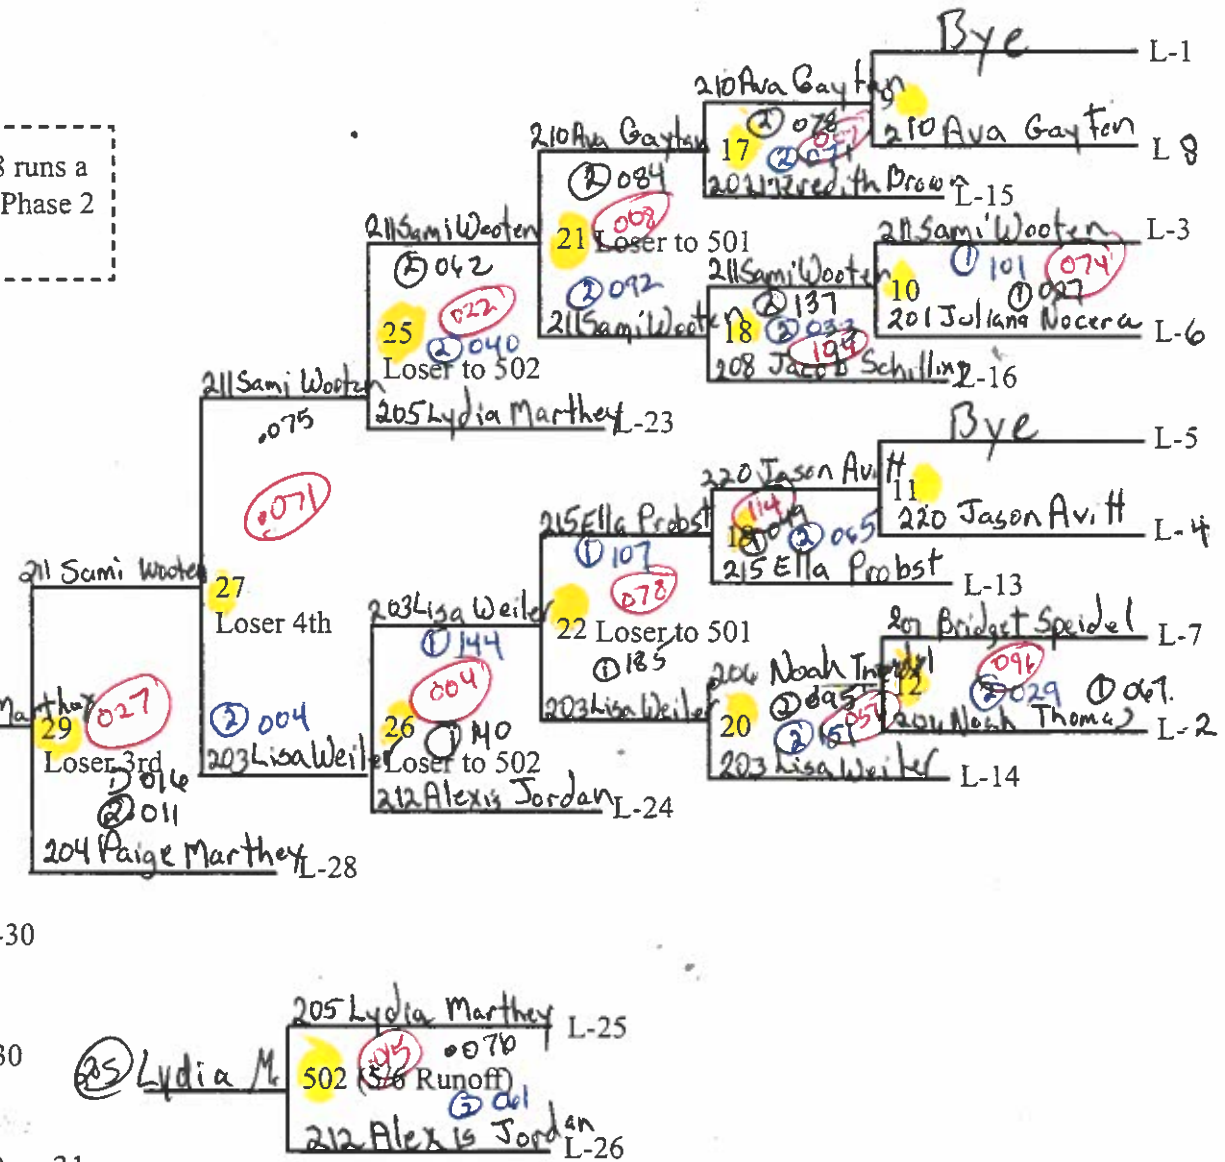

Race City: Portage Division: Super Stock Date: 10/16/22

(14)

Official 16 Racer Heat Chart

Note: Winner of Heat 28 runs a bye behind Phase 1 and Phase 2 of Heat 29.

Runoff required if W of 29 wins Heat 30.

W-30  
31 (if needed)  
L-30

- 1 st Eleni Fischer
- 2 nd Paige Marthey
- 3 rd Sami Wooten
- ✓ 4 th Lisa Weiler
- ✓ 5 th Lydia Marthey
- ✓ 6 th Alexis Jordan
- 7 th Ava Gayton
- 8 th Ella Probst

1st place is **winner** of Heat 30 or 31  
 2nd place is **loser** of Heat 30 or 31  
 3rd place is **loser** of Heat 29  
 4th place is **loser** of Heat 27  
 5th place is **winner** of Heat 502  
 6th place is **loser** of Heat 502  
 7th place is **winner** of Heat 501  
 8th place of **loser** of Heat 501

Place Byes at 1, 5, 3