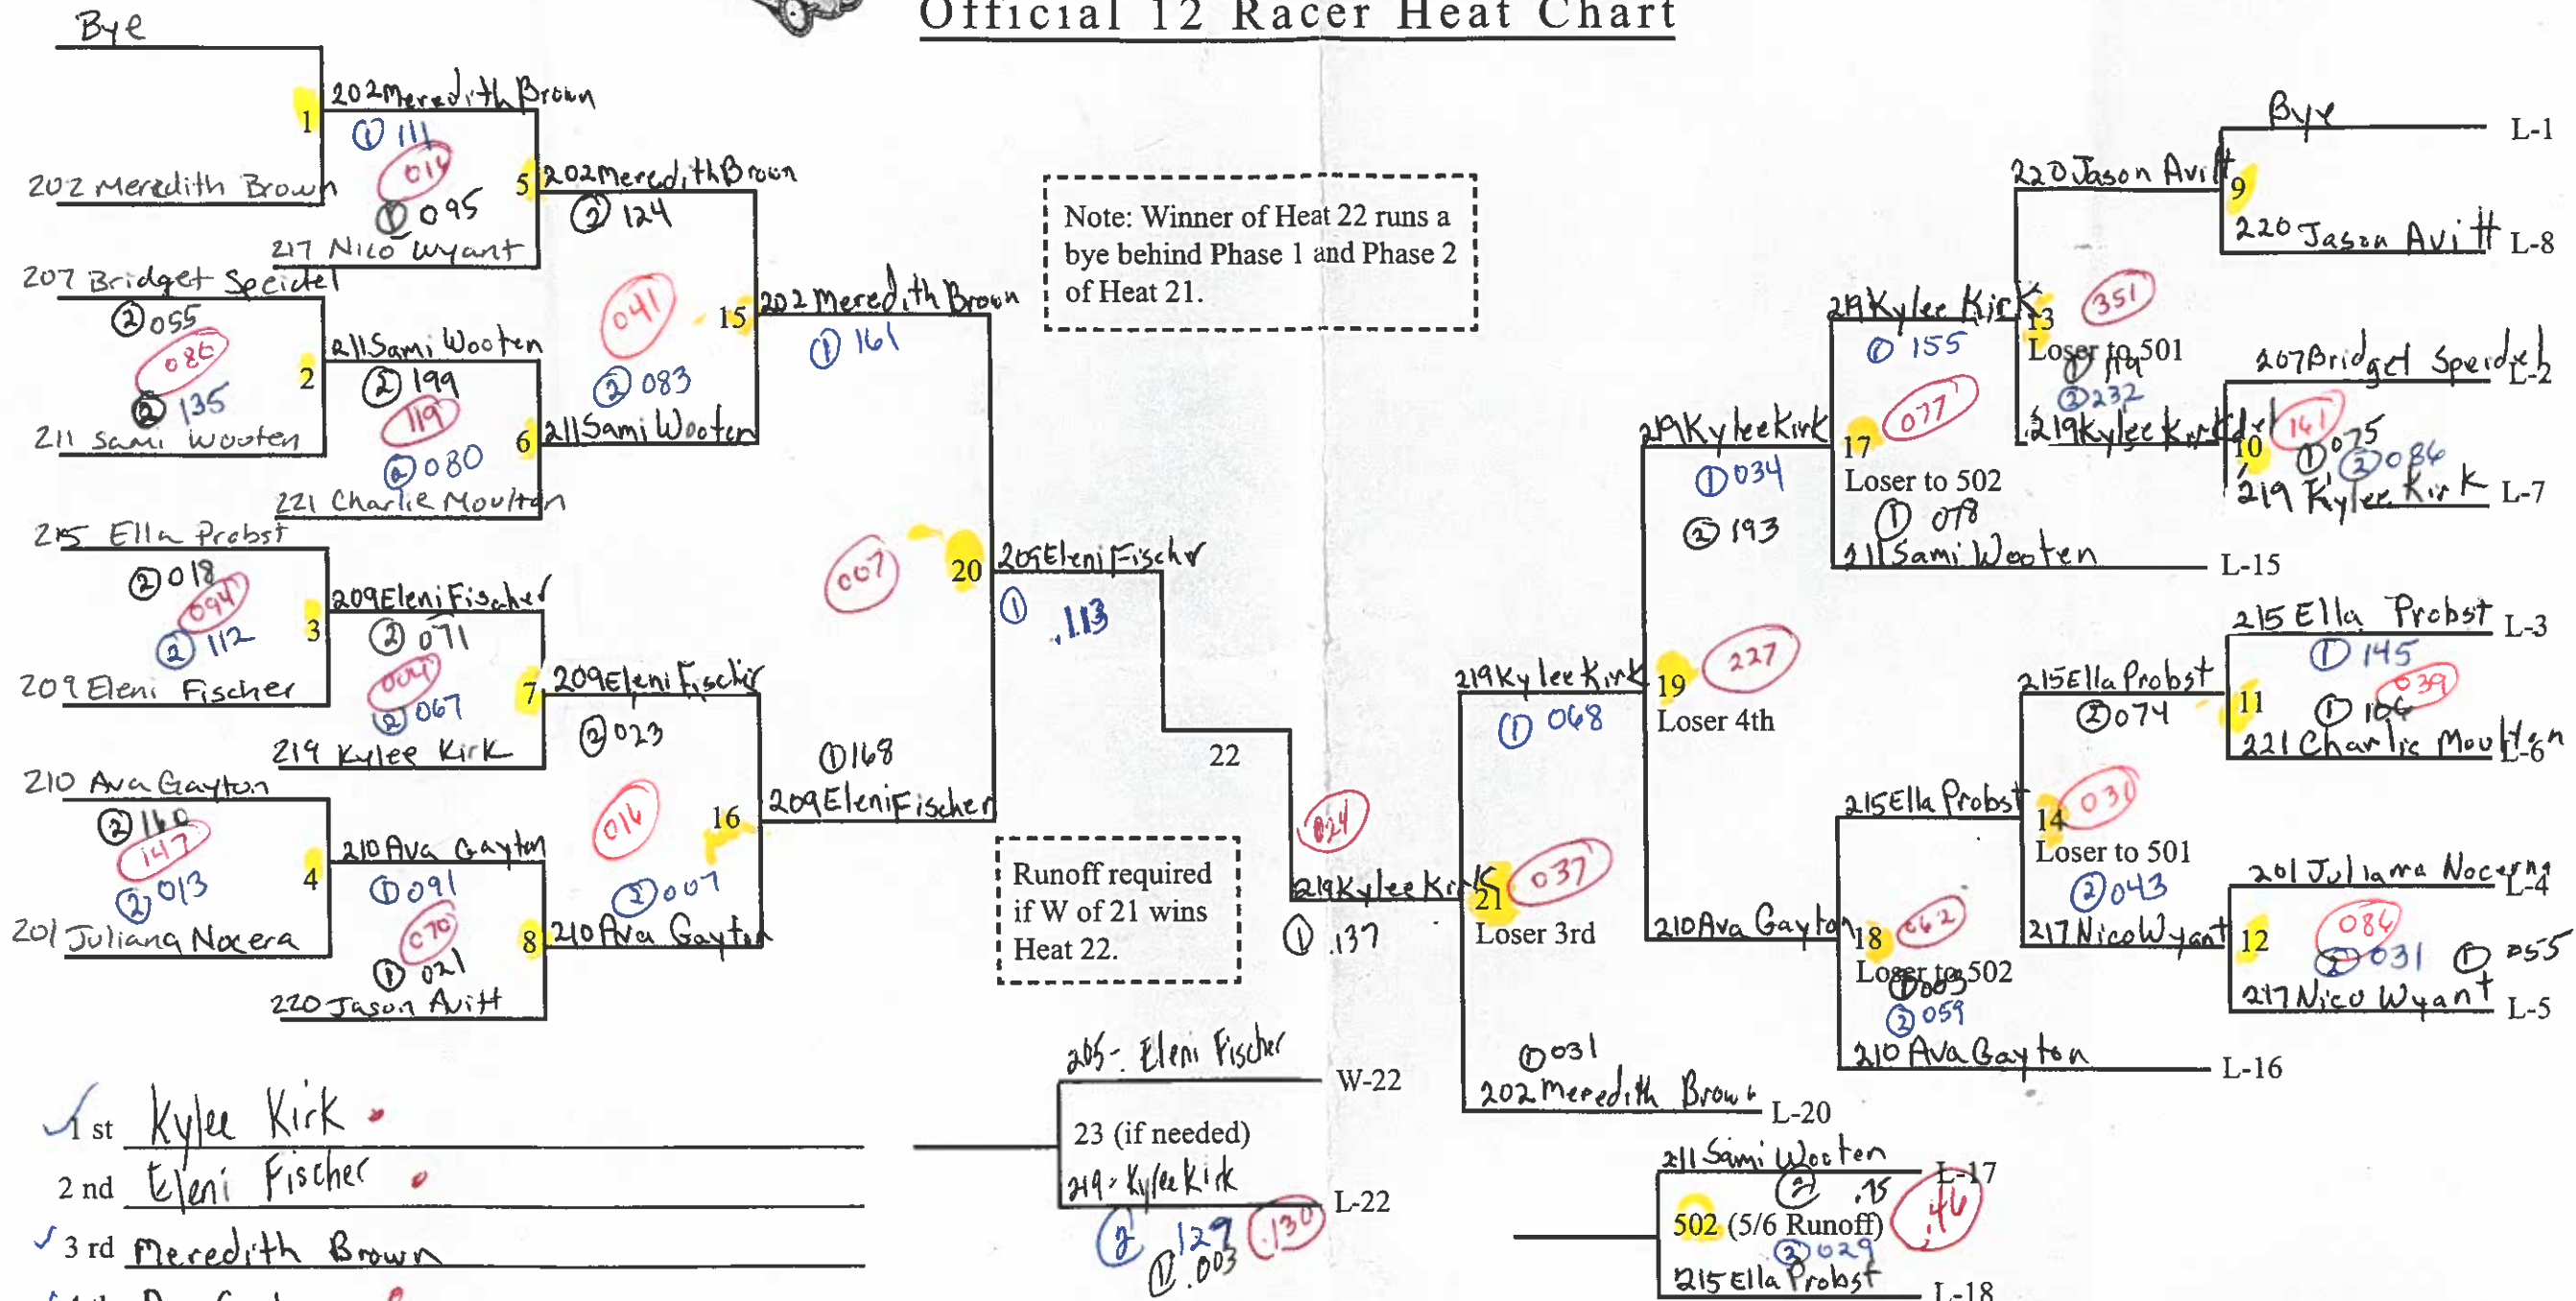

# 2009 All-American Soap Box Derby

## Official 12 Racer Heat Chart

Note: Winner of Heat 22 runs a bye behind Phase 1 and Phase 2 of Heat 21.

Runoff required if W of 21 wins Heat 22.

- ✓ 1st Kylee Kirk
- 2nd Eleni Fischer
- ✓ 3rd Meredith Brown
- ✓ 4th Ava Gayton
- ✓ 5th Sami Wooten
- ✓ 6th Ella Probst
- ✓ 7th Nico Wyant
- ✓ 8th Jason Avitt

1st place is winner of Heat 22 or 23  
 2nd place is loser of Heat 22 or 23  
 3rd place is loser of Heat 21  
 4th place is loser of Heat 19  
 5th place is winner of Heat 502  
 6th place is loser of Heat 502  
 7th place is winner of Heat 501  
 8th place of loser of Heat 501